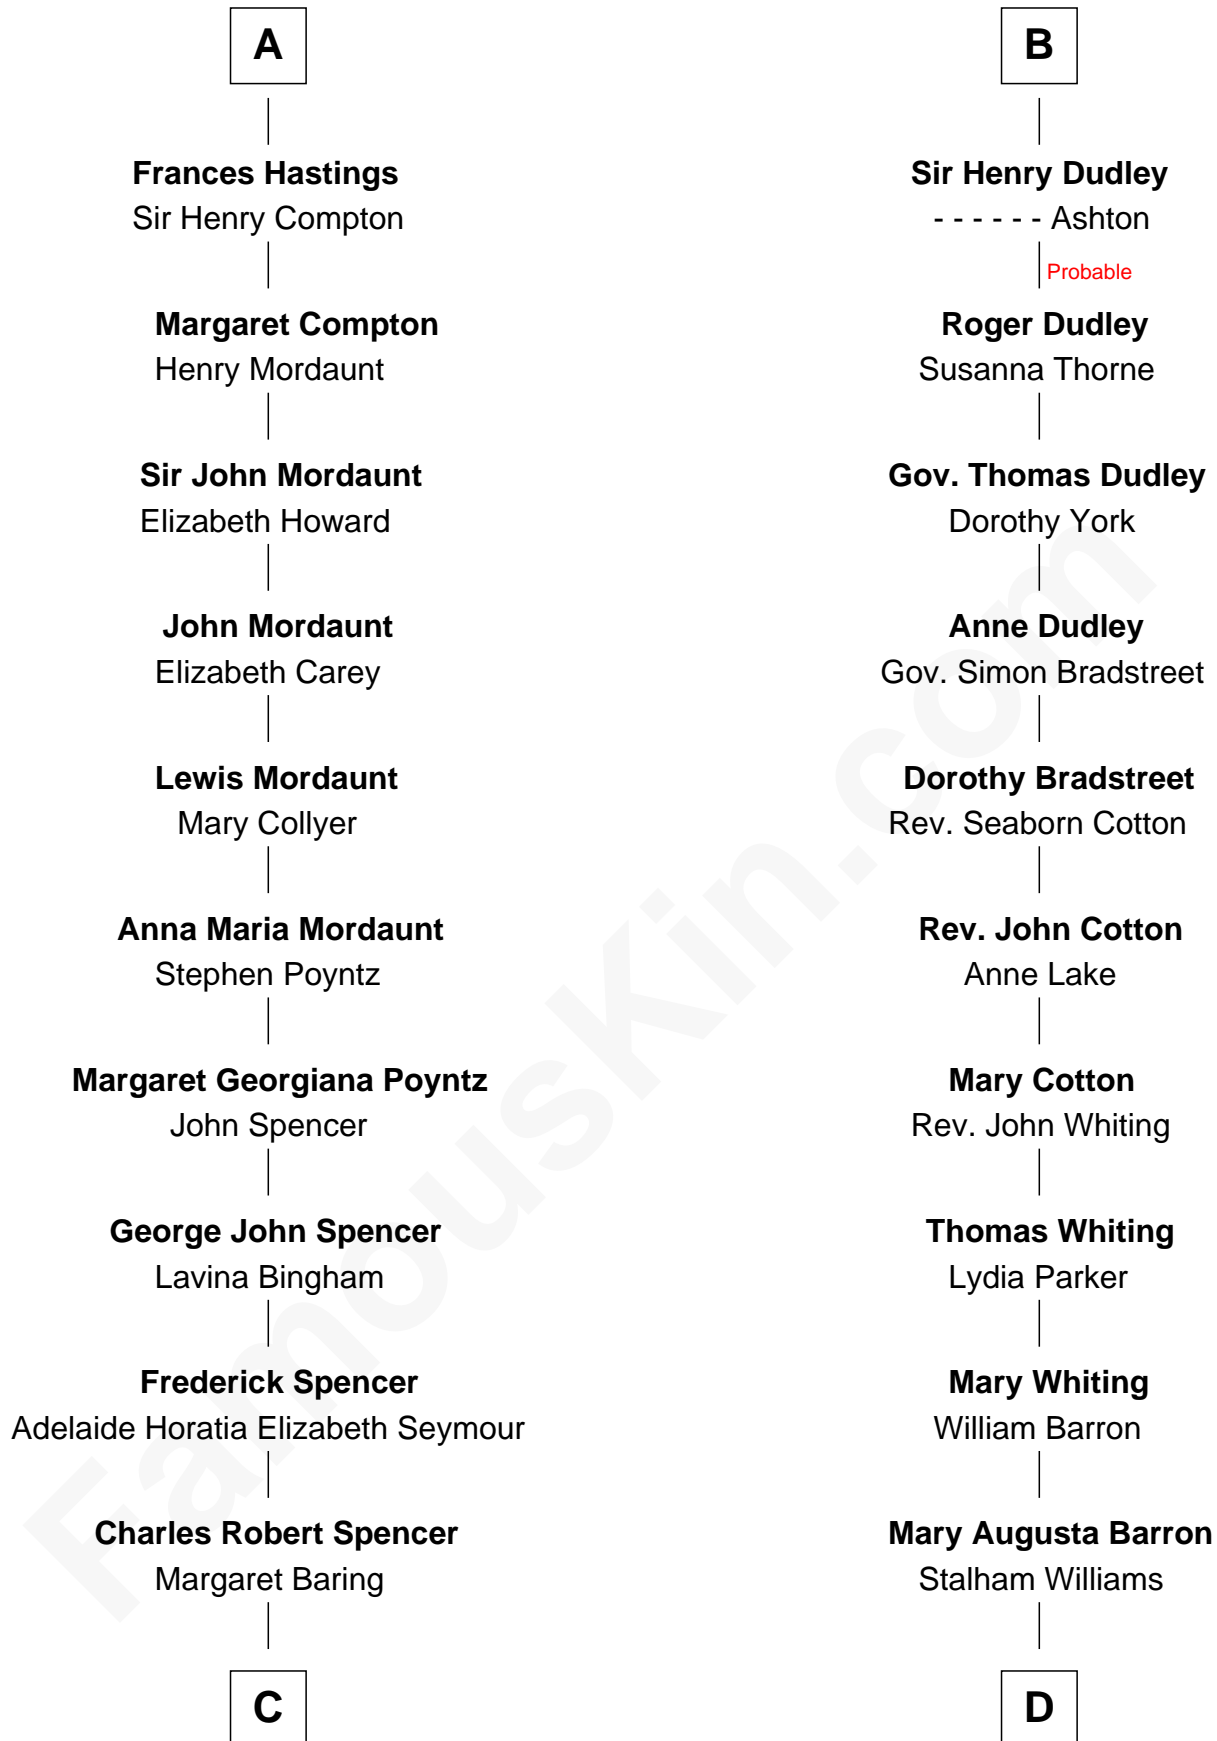

# FamousKin.com Relationship Chart of

**Prince William**

*Prince of Wales*

19th cousin 1 time removed of

**James Sherman**

*27th U.S. Vice-President*

**Sir Henry de Percy**

Eleanor de Arundel

**C**

**Albert Edward John Spencer**  
Cynthia Elinor Beatrix Hamilton

**Edward John Spencer**  
Frances Ruth Burke Roche

**Princess Diana Frances Spencer**  
Charles III, King of the United Kingdom

**Prince William**  
*Prince of Wales*