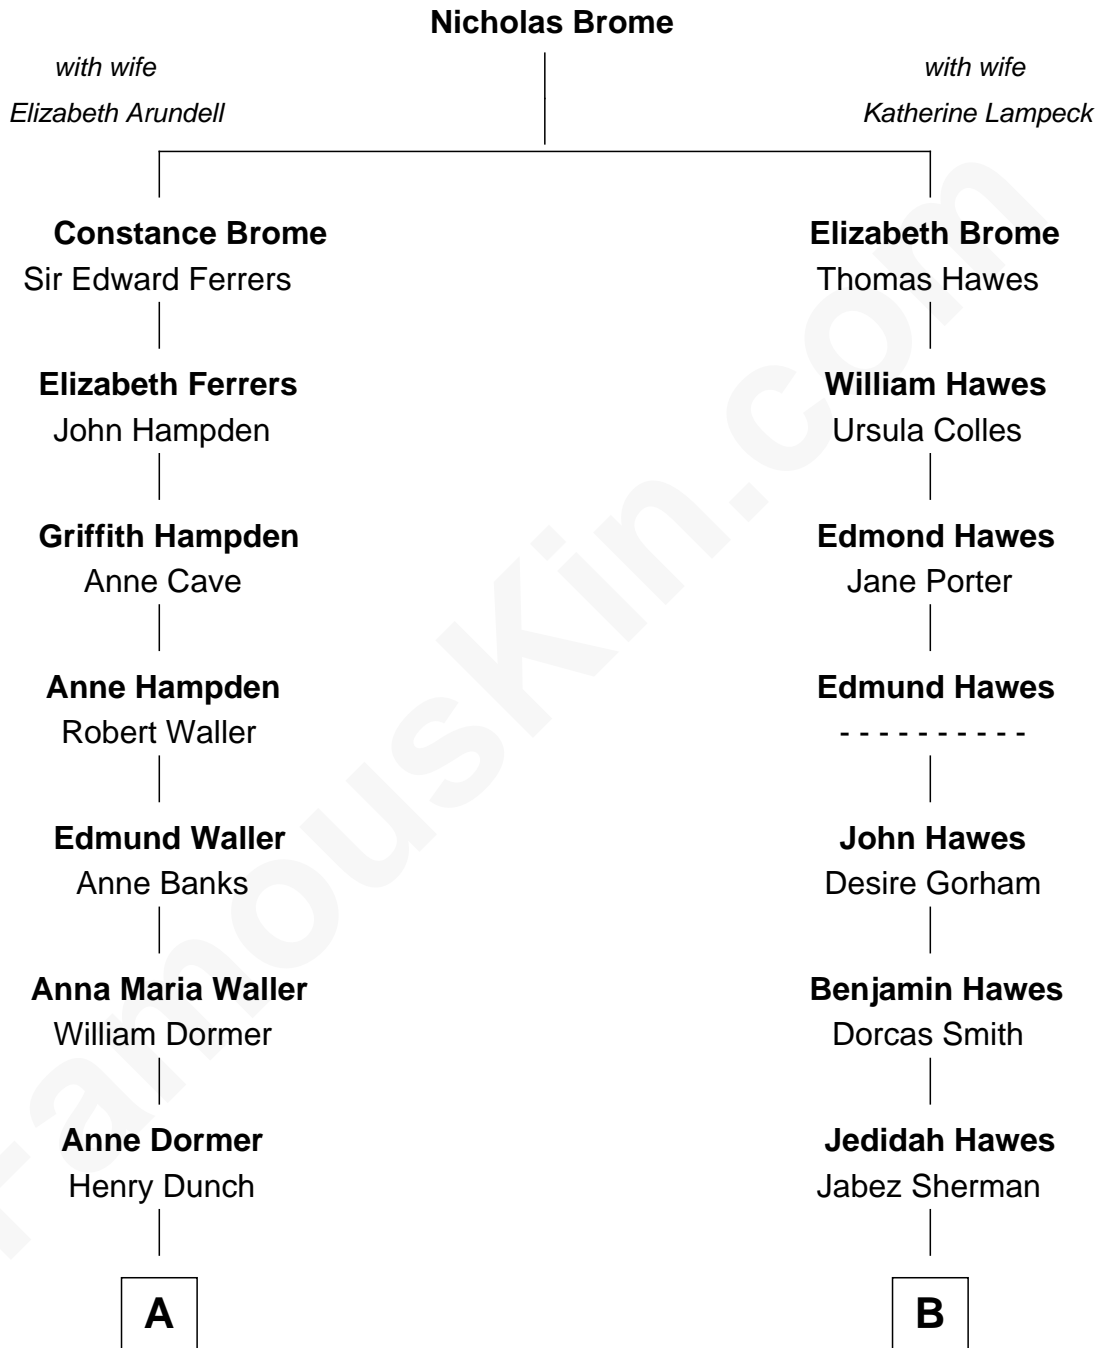

FamousKin.com
Relationship Chart of
Prince William
Prince of Wales

11th cousin 6 times removed of

James Sherman
27th U.S. Vice-President

A

Elizabeth Dunch
Sir Cecil Bishopp

Sir Cecil Bishopp
Anne Boscawen

Anne Bishopp
Robert Brudenell

Robert Brudenell
Penelope Anne Cooke

Anne Brudenell
George Charles Bingham

Charles George Bingham
Cecilia Catherine Gordon-Lennox

Rosalind Cecilia Caroline Bingham
James Albert Edward Hamilton

Cynthia Elinor Beatrix Hamilton
Albert Edward John Spencer