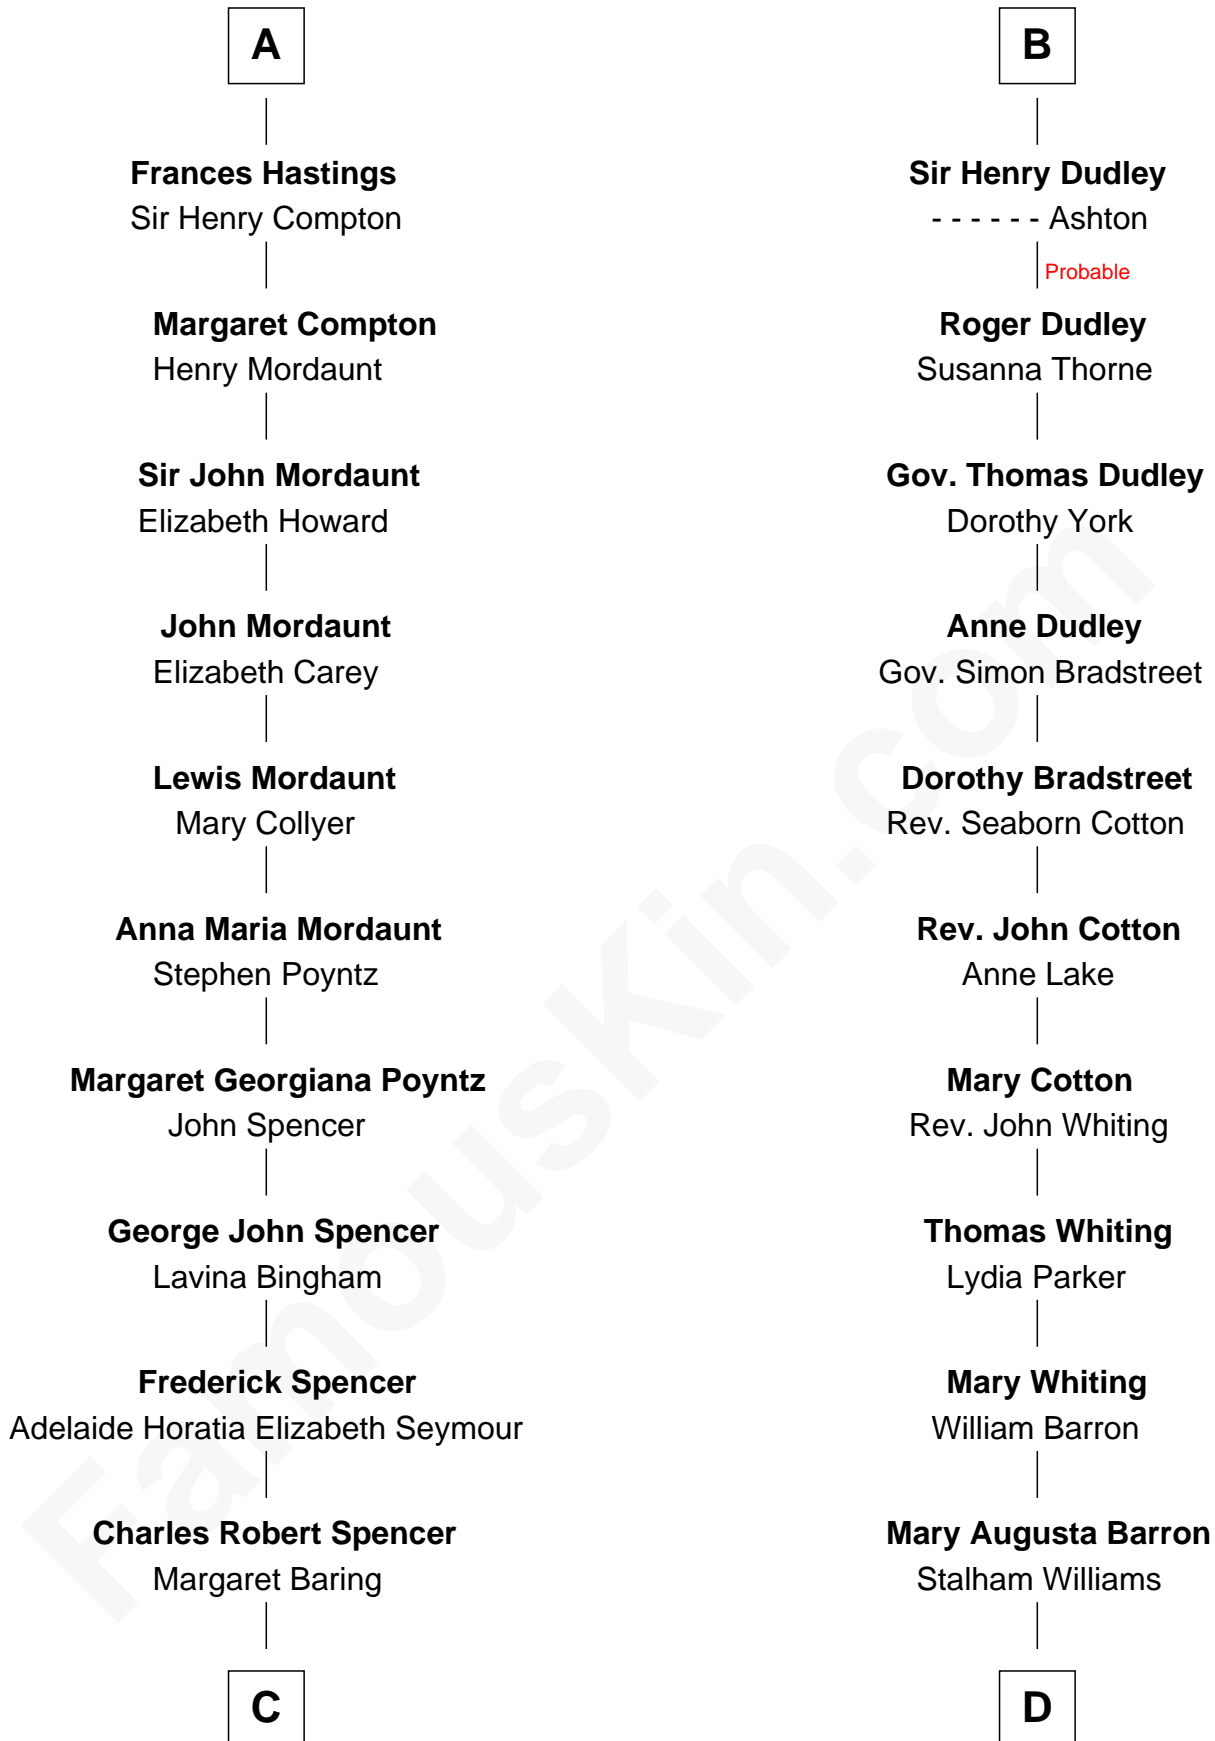

FamousKin.com Relationship Chart of

Prince William

Prince of Wales

19th cousin 1 time removed of

James Sherman

27th U.S. Vice-President

Sir Ranulph de Neville

Euphemia de Clavering

C

Albert Edward John Spencer
Cynthia Elinor Beatrix Hamilton

Edward John Spencer
Frances Ruth Burke Roche

Princess Diana Frances Spencer
Charles III, King of the United Kingdom

Prince William
Prince of Wales