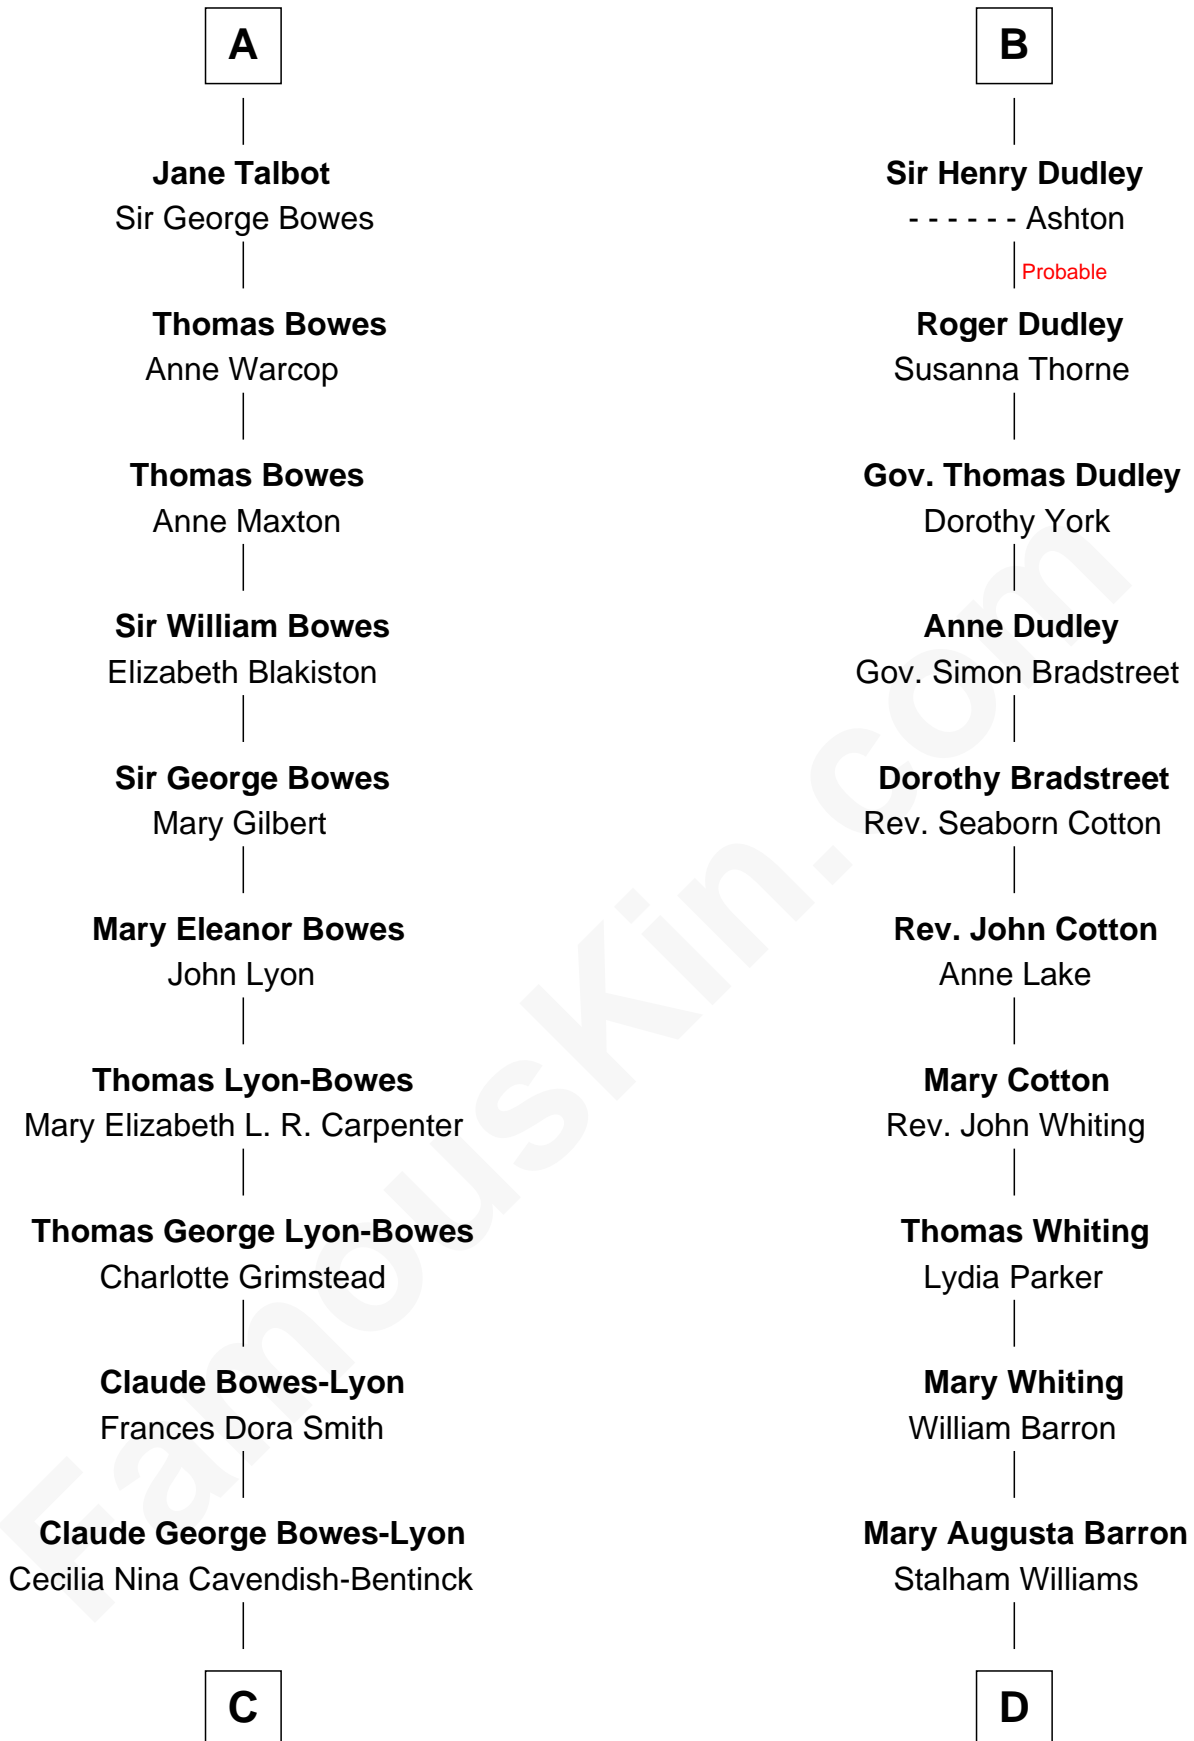

FamousKin.com Relationship Chart of

Prince William

Prince of Wales

19th cousin 1 time removed of

James Sherman

27th U.S. Vice-President

Sir William de Ros
Margery de Badlesmere

Maud de Roos
John de Welles

Margaret de Ros
Sir Reynold Grey

Margaret Grey
Sir William Bonville

William Bonville
Elizabeth Harington

William Bonville
Katherine Neville

Cecily Bonville
Thomas Grey

Cecily Grey
Sir John Sutton

B

C