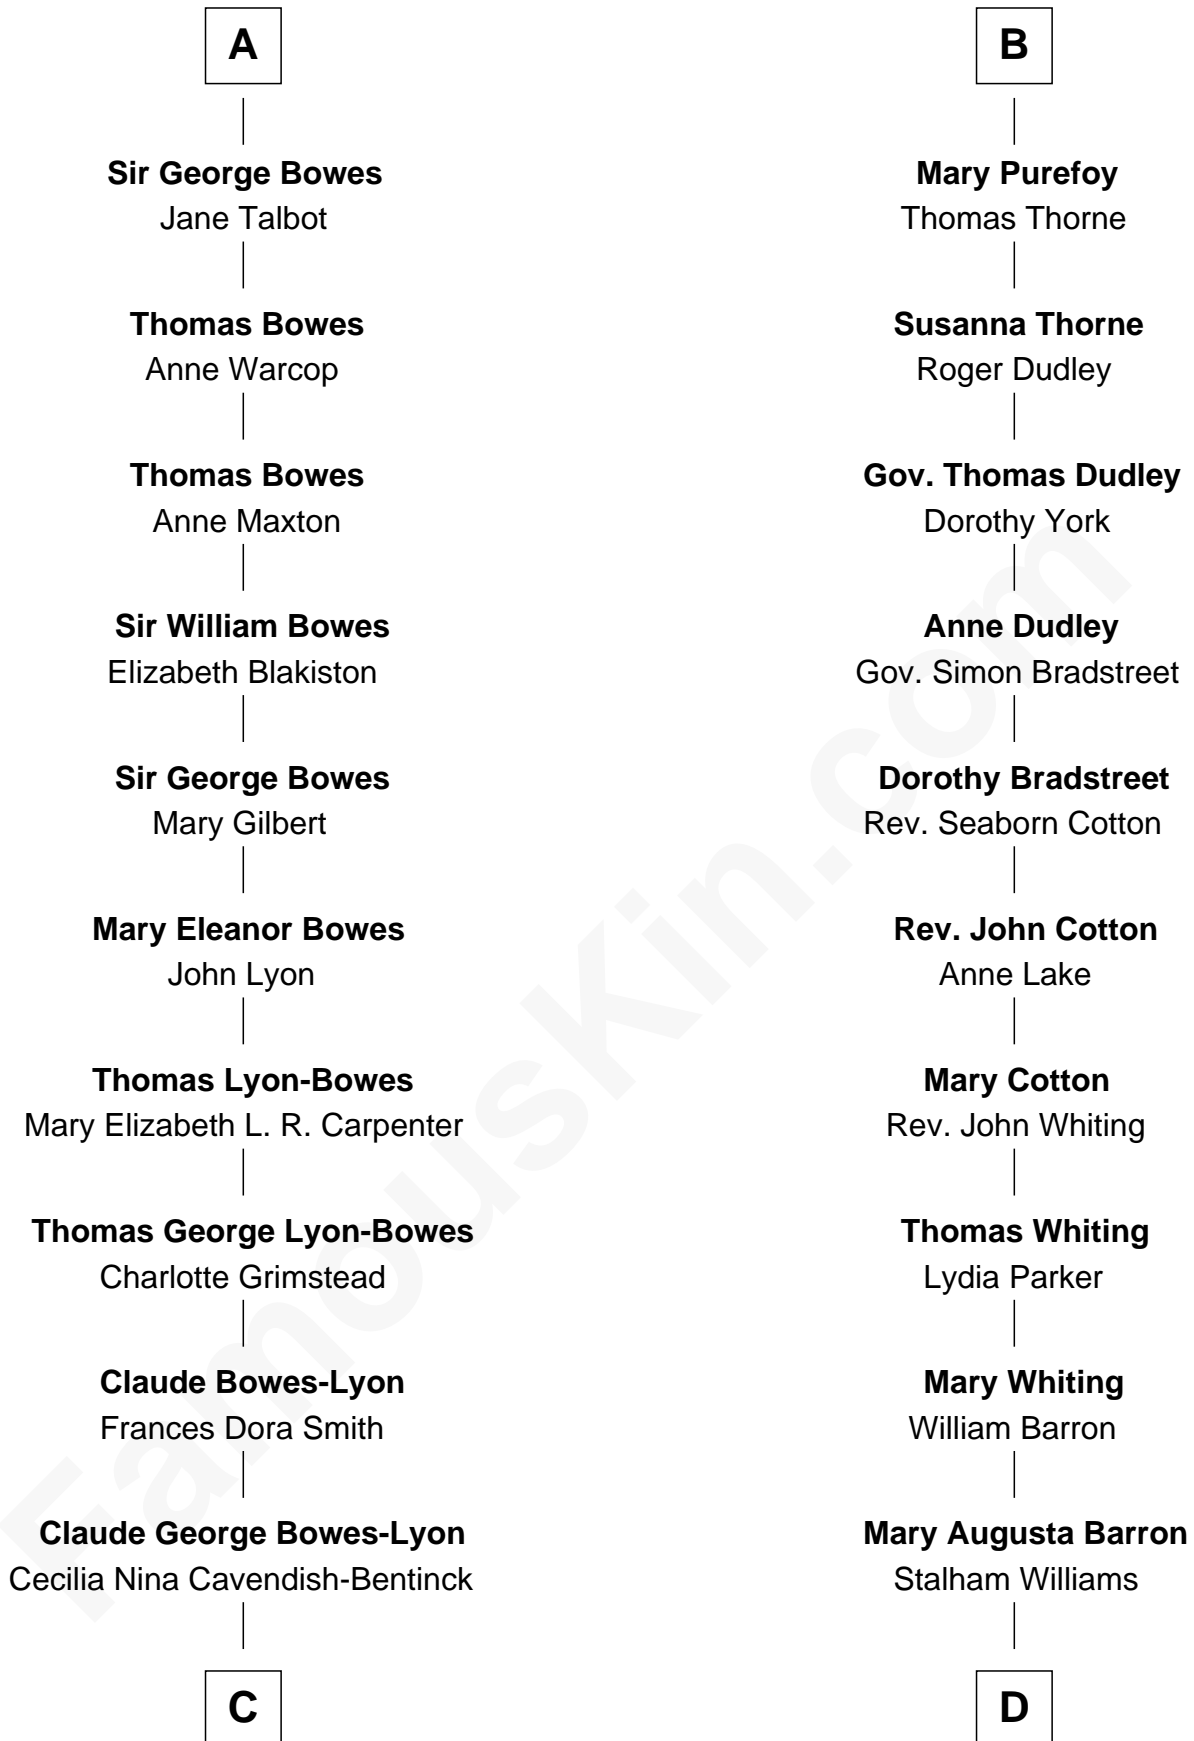

FamousKin.com Relationship Chart of

Prince William

Prince of Wales

19th cousin 1 time removed of

James Sherman

27th U.S. Vice-President

Sir John de Grey
Margaret de Oddingseles

C

Elizabeth Bowes-Lyon

George VI, King of the United Kingdom

Elizabeth II, Queen of the United Kingdom

Prince Philip of Edinburgh

Charles III, King of the United Kingdom

Princess Diana Frances Spencer

Prince William