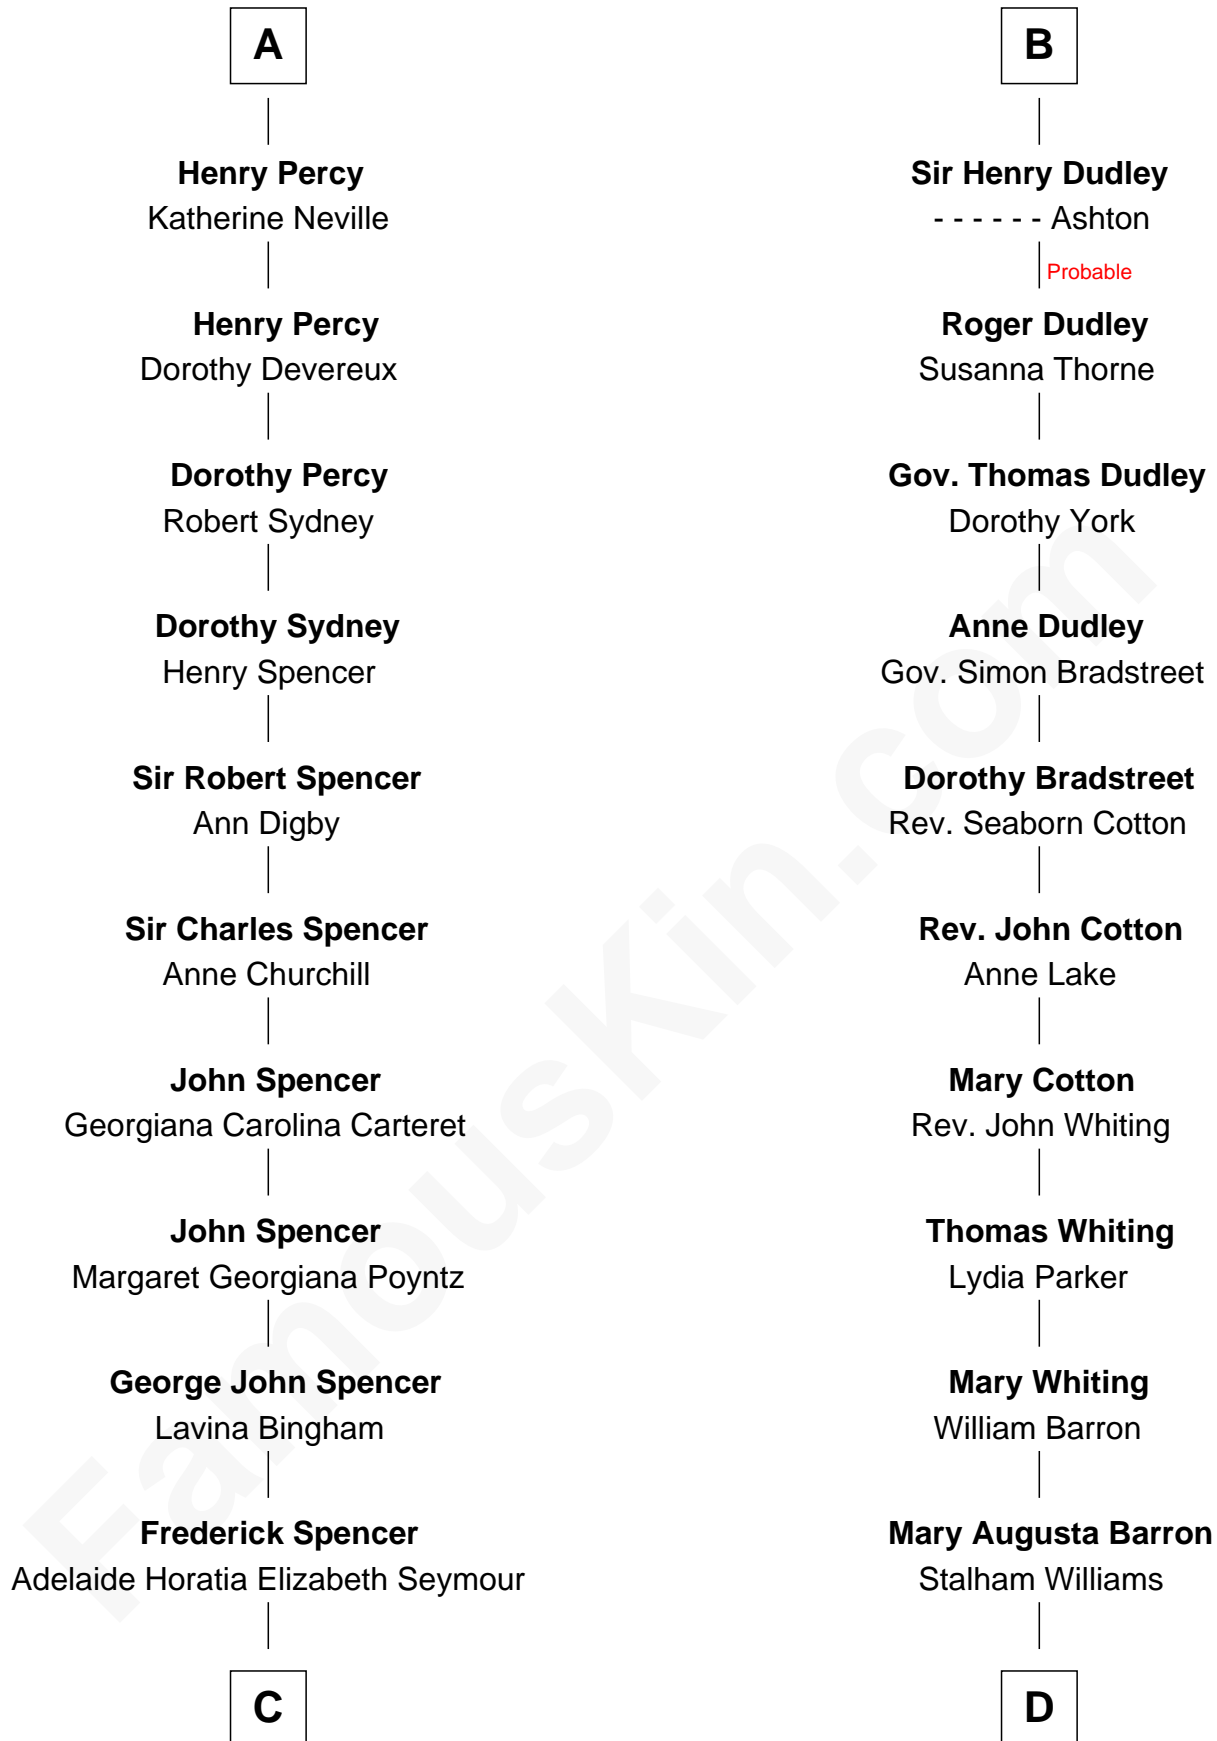

**FamousKin.com**  
**Relationship Chart of**  
**Prince William**  
*Prince of Wales*

**19th cousin 2 times removed of**  
**James Sherman**  
*27th U.S. Vice-President*

**C**

**Charles Robert Spencer**

Margaret Baring

**Albert Edward John Spencer**

Cynthia Elinor Beatrix Hamilton

**Edward John Spencer**

Frances Ruth Burke Roche

**Princess Diana Frances Spencer**

Charles III, King of the United Kingdom

**Prince William**

*Prince of Wales*

**D**

**Frances Lucretia Williams**

Richard Winslow Sherman

**Mary Frances Sherman**

Richard Updike Sherman

**James Sherman**

*27th U.S. Vice-President*