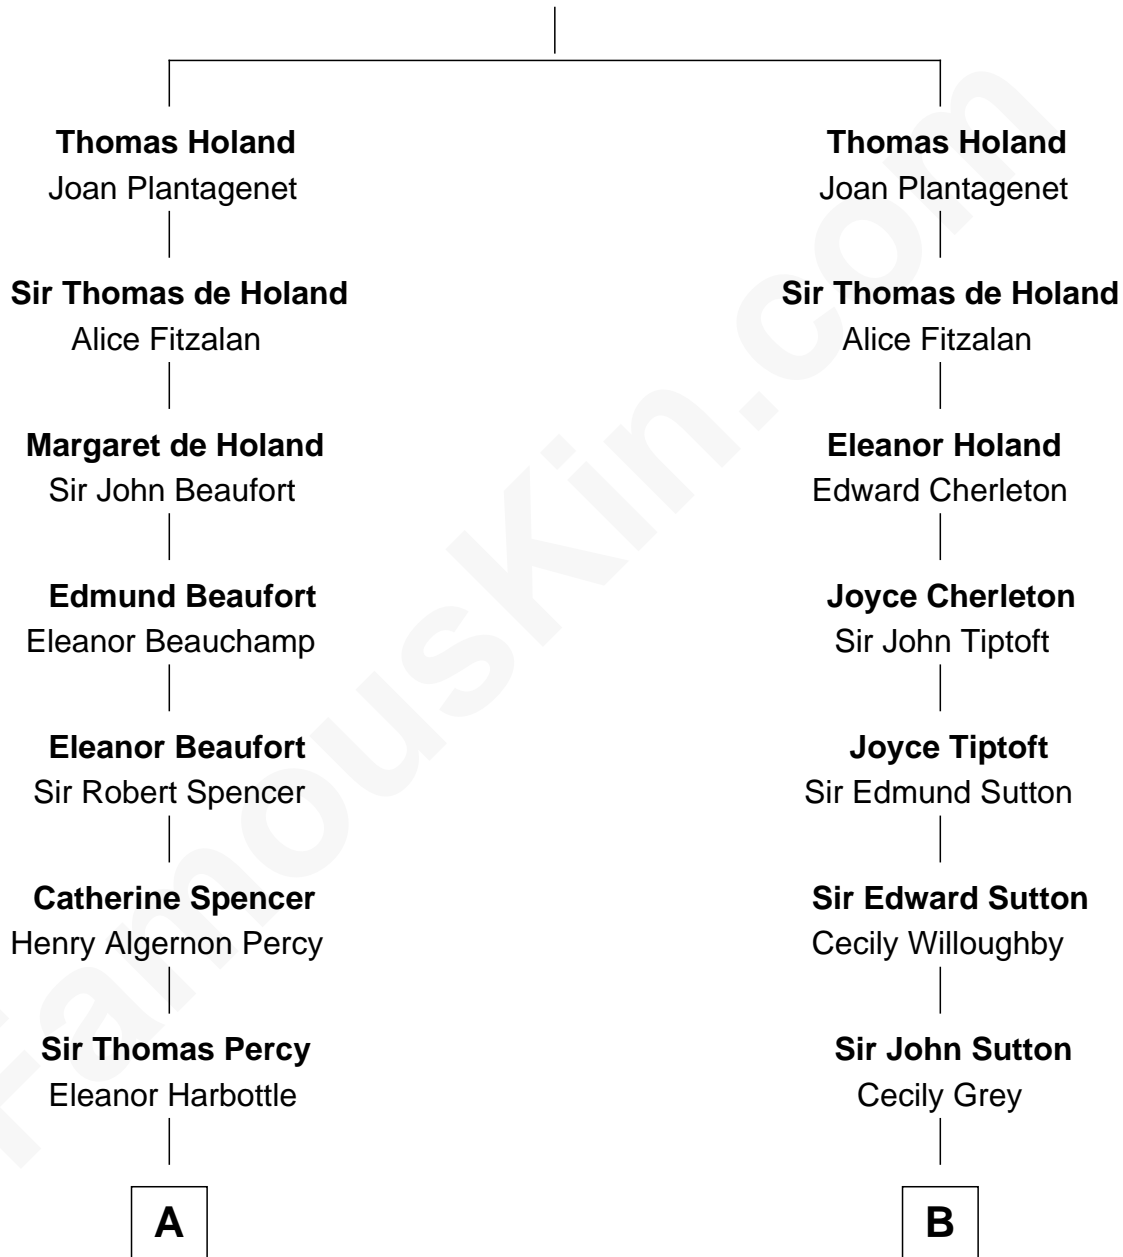

FamousKin.com
Relationship Chart of
Prince William
Prince of Wales

19th cousin 2 times removed of
James Sherman
27th U.S. Vice-President

Sir Robert de Holland
 Maude la Zouche

C

Charles Robert Spencer

Margaret Baring

Albert Edward John Spencer

Cynthia Elinor Beatrix Hamilton

Edward John Spencer

Frances Ruth Burke Roche

Princess Diana Frances Spencer

Charles III, King of the United Kingdom

Prince William

Prince of Wales