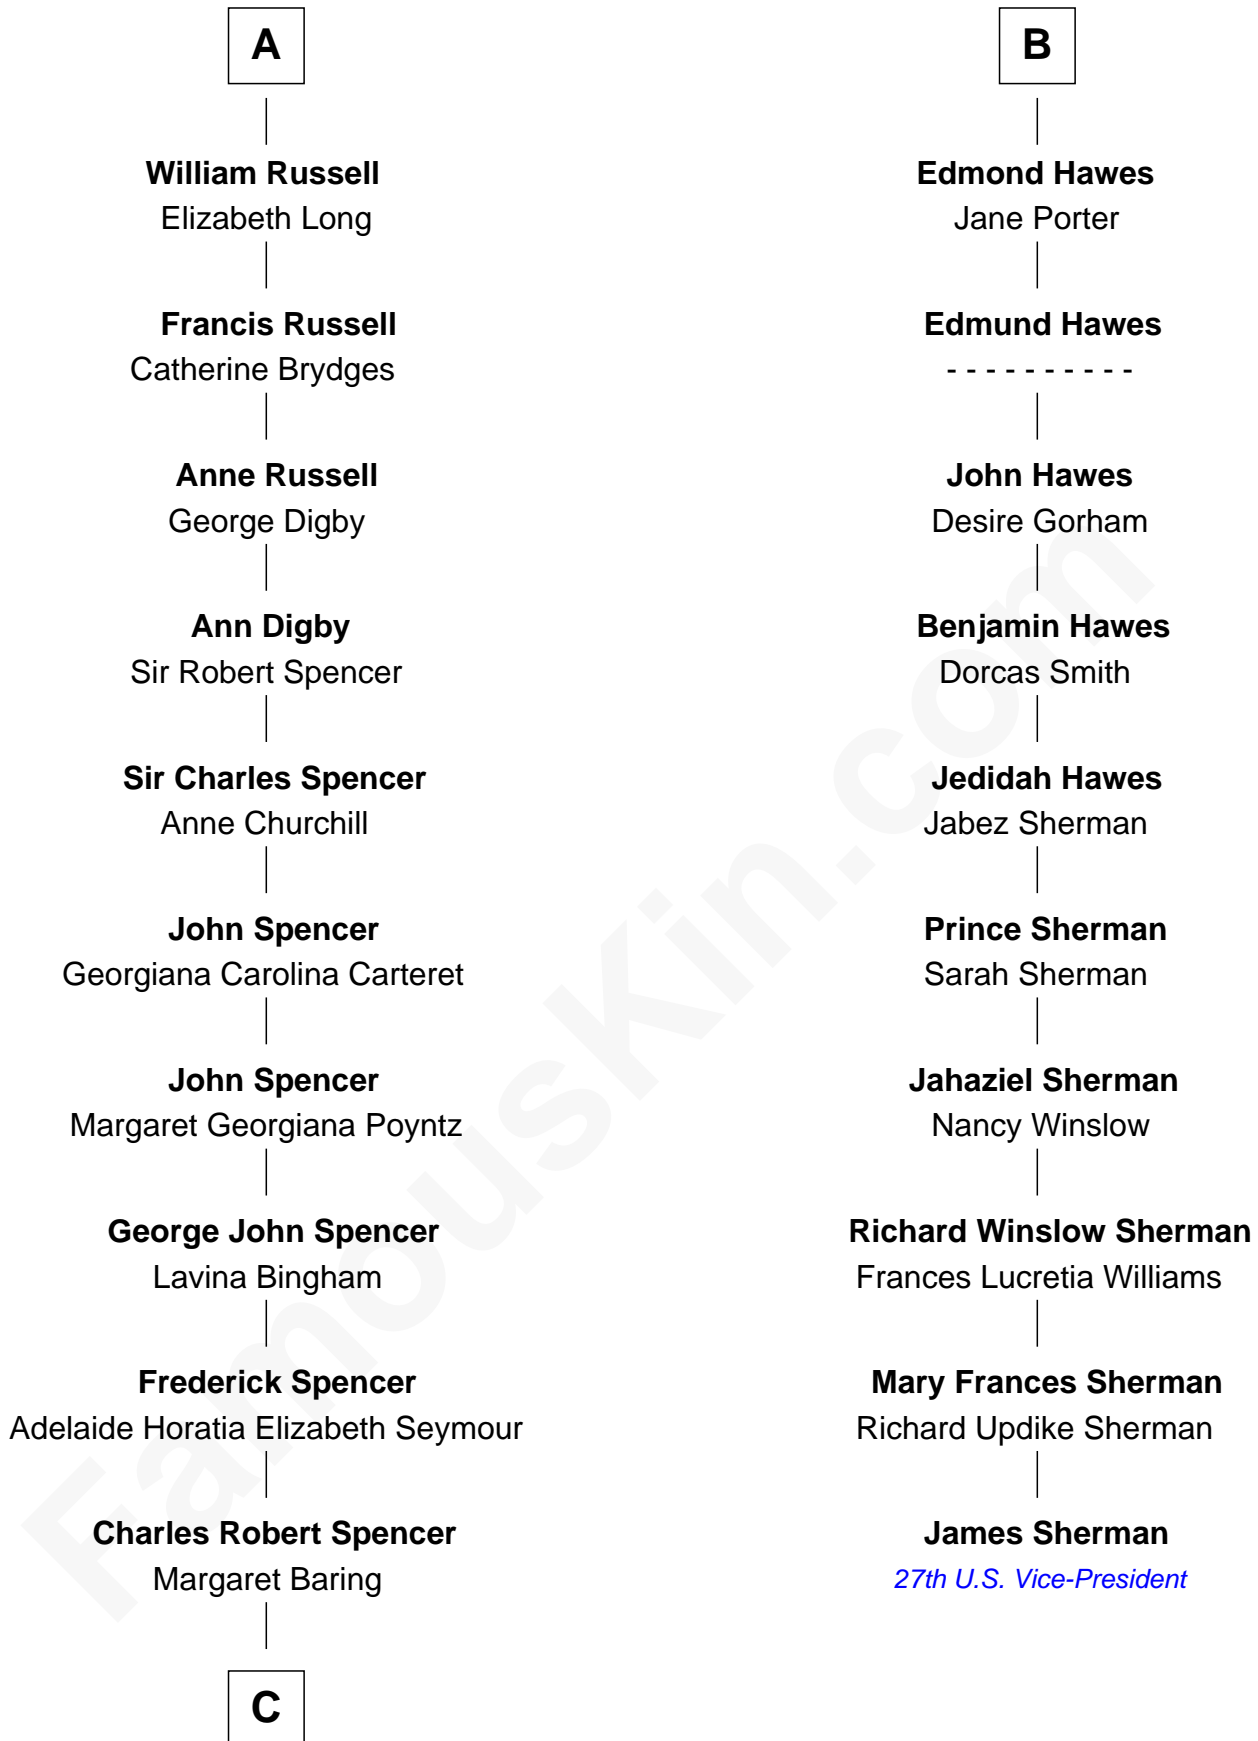

FamousKin.com
Relationship Chart of
Prince William
Prince of Wales

16th cousin 4 times removed of

James Sherman
27th U.S. Vice-President

Sir John Howard
 Alice de Bois

C

—
Albert Edward John Spencer

Cynthia Elinor Beatrix Hamilton

—
Edward John Spencer

Frances Ruth Burke Roche

—
Princess Diana Frances Spencer

Charles III, King of the United Kingdom

—
Prince William

Prince of Wales