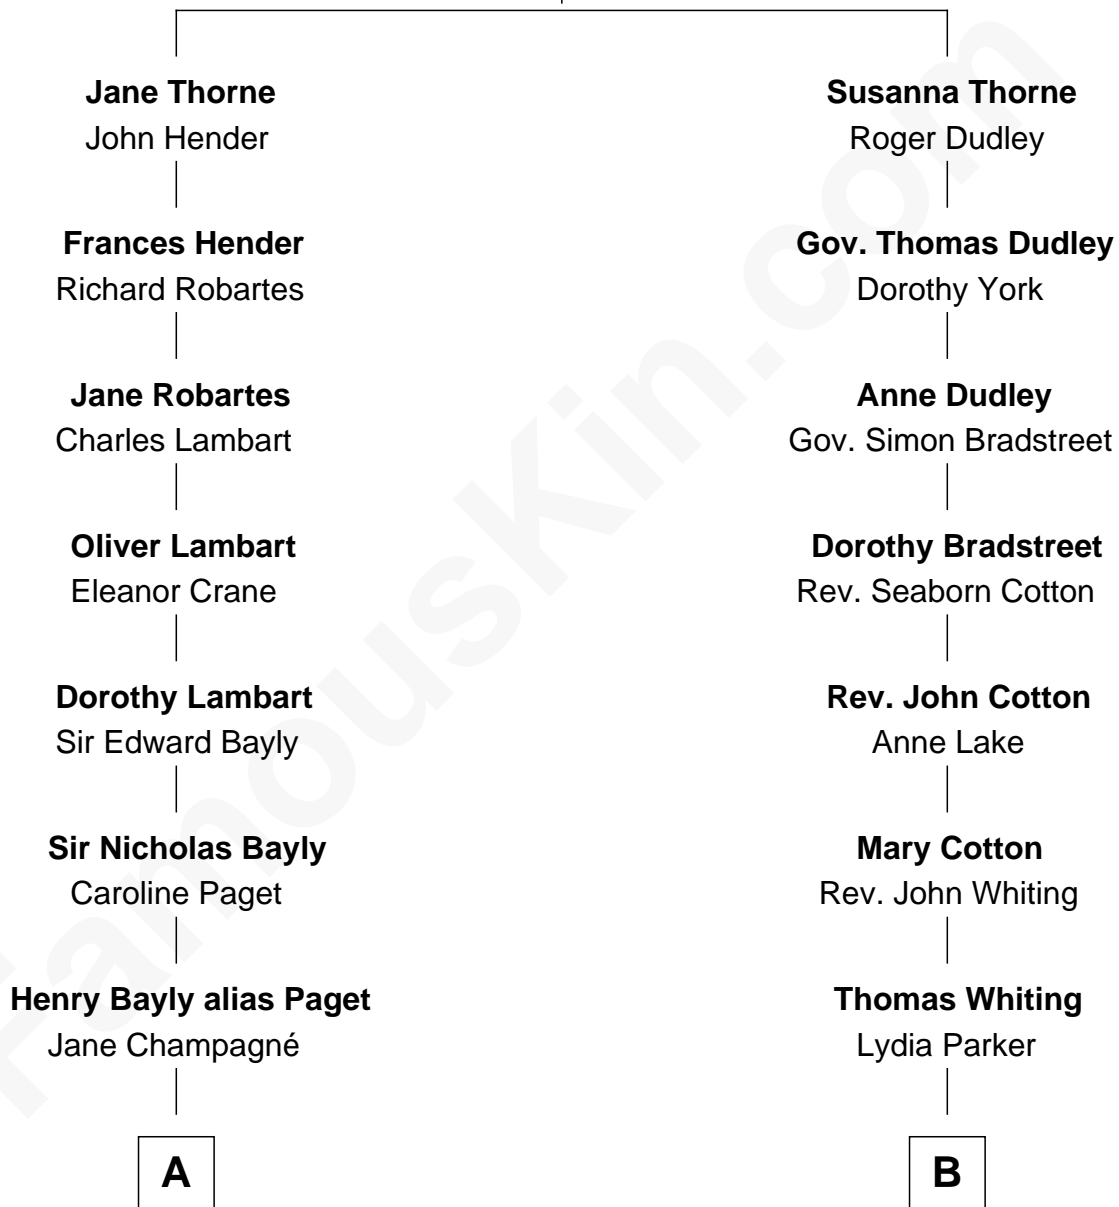

FamousKin.com
Relationship Chart of
Prince William
Prince of Wales

11th cousin 3 times removed of
James Sherman
27th U.S. Vice-President

Thomas Thorne
 Mary Purefoy

A

Henry William Paget
Lady Caroline Elizabeth Villiers

Lady Caroline Paget
Charles Gordon-Lennox

Cecilia Catherine Gordon-Lennox
Charles George Bingham

Rosalind Cecilia Caroline Bingham
James Albert Edward Hamilton

Cynthia Elinor Beatrix Hamilton
Albert Edward John Spencer

Edward John Spencer
Frances Ruth Burke Roche

Princess Diana Frances Spencer
Charles III, King of the United Kingdom

Prince William
Prince of Wales

B

Mary Whiting
William Barron

Mary Augusta Barron
Stalham Williams