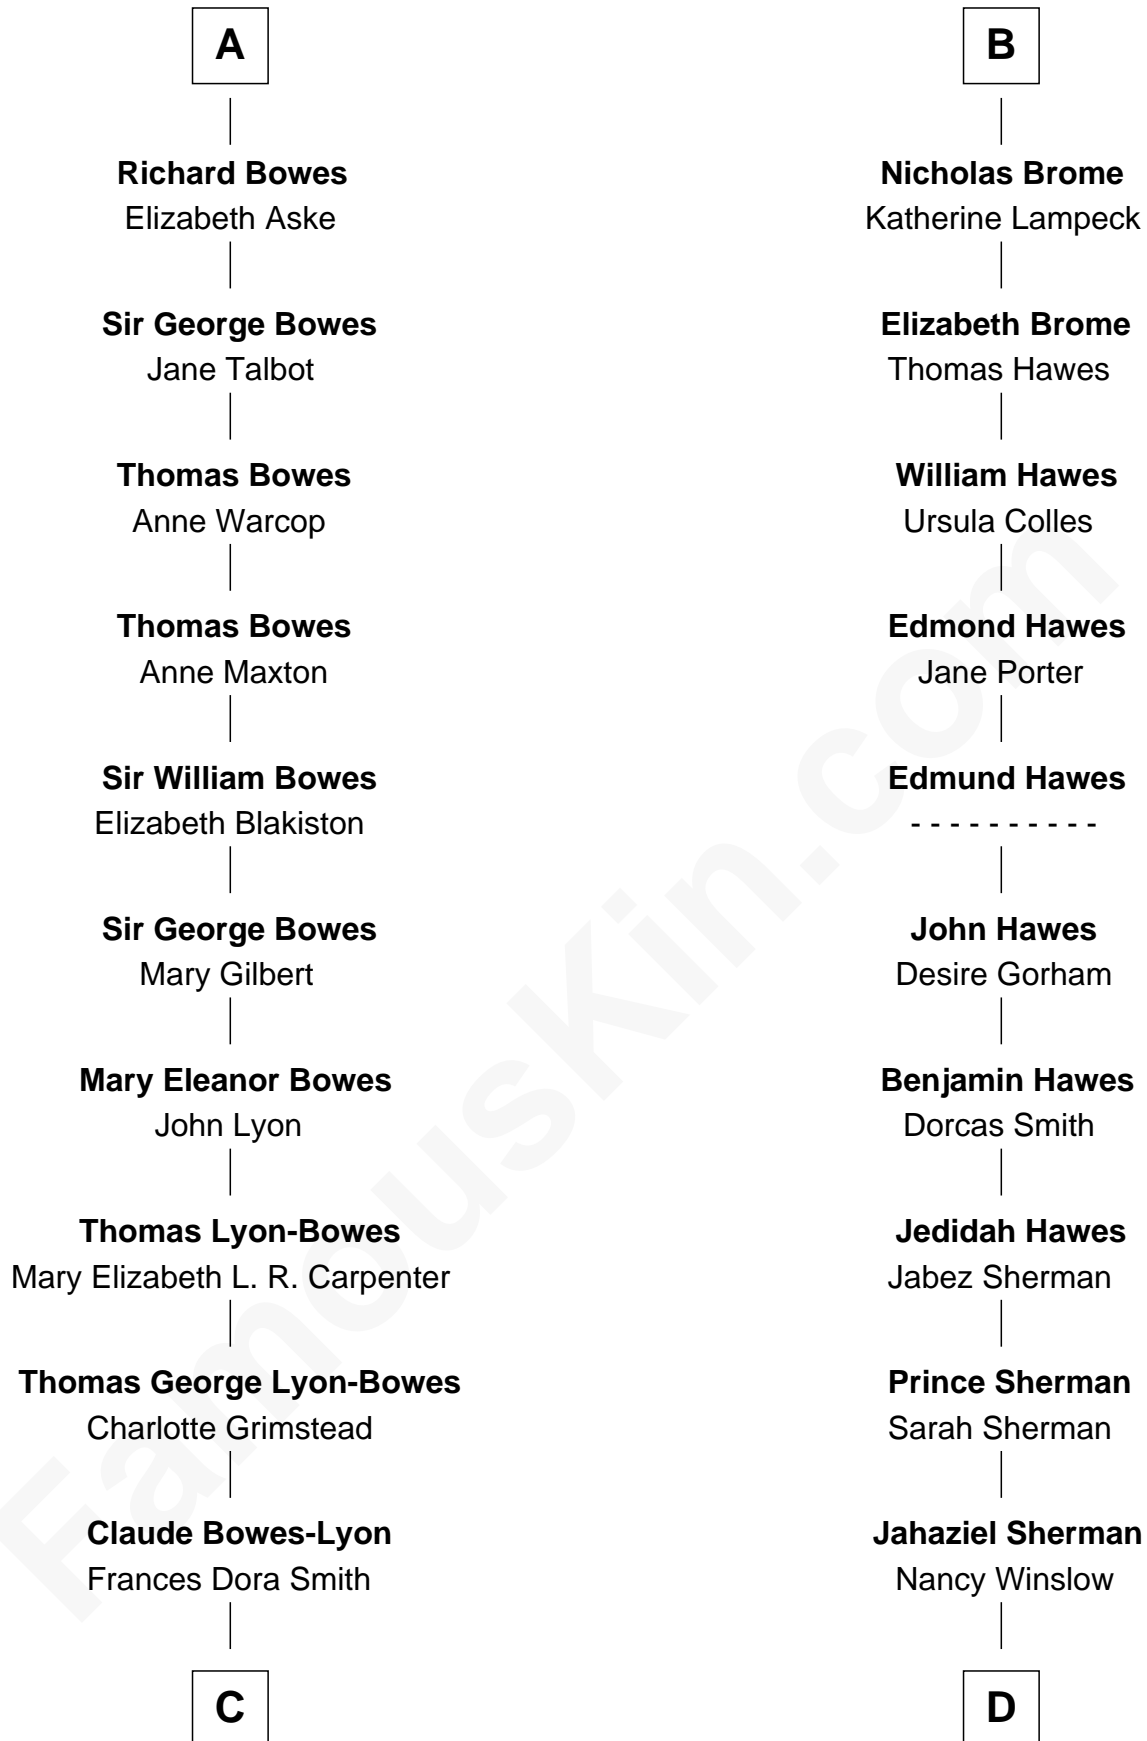

## Relationship Chart of

### Prince William

*Prince of Wales*

19th cousin 2 times removed of

**James Sherman**  
*27th U.S. Vice-President*

**C**

**Claude George Bowes-Lyon**  
Cecilia Nina Cavendish-Bentinck

**Elizabeth Bowes-Lyon**  
George VI, King of the United Kingdom

**Elizabeth II, Queen of the United Kingdom**  
Prince Philip of Edinburgh

**Charles III, King of the United Kingdom**  
Princess Diana Frances Spencer

**Prince William**  
*Prince of Wales*

**D**

**Richard Winslow Sherman**  
Frances Lucretia Williams

**Mary Frances Sherman**  
Richard Updike Sherman

**James Sherman**  
*27th U.S. Vice-President*