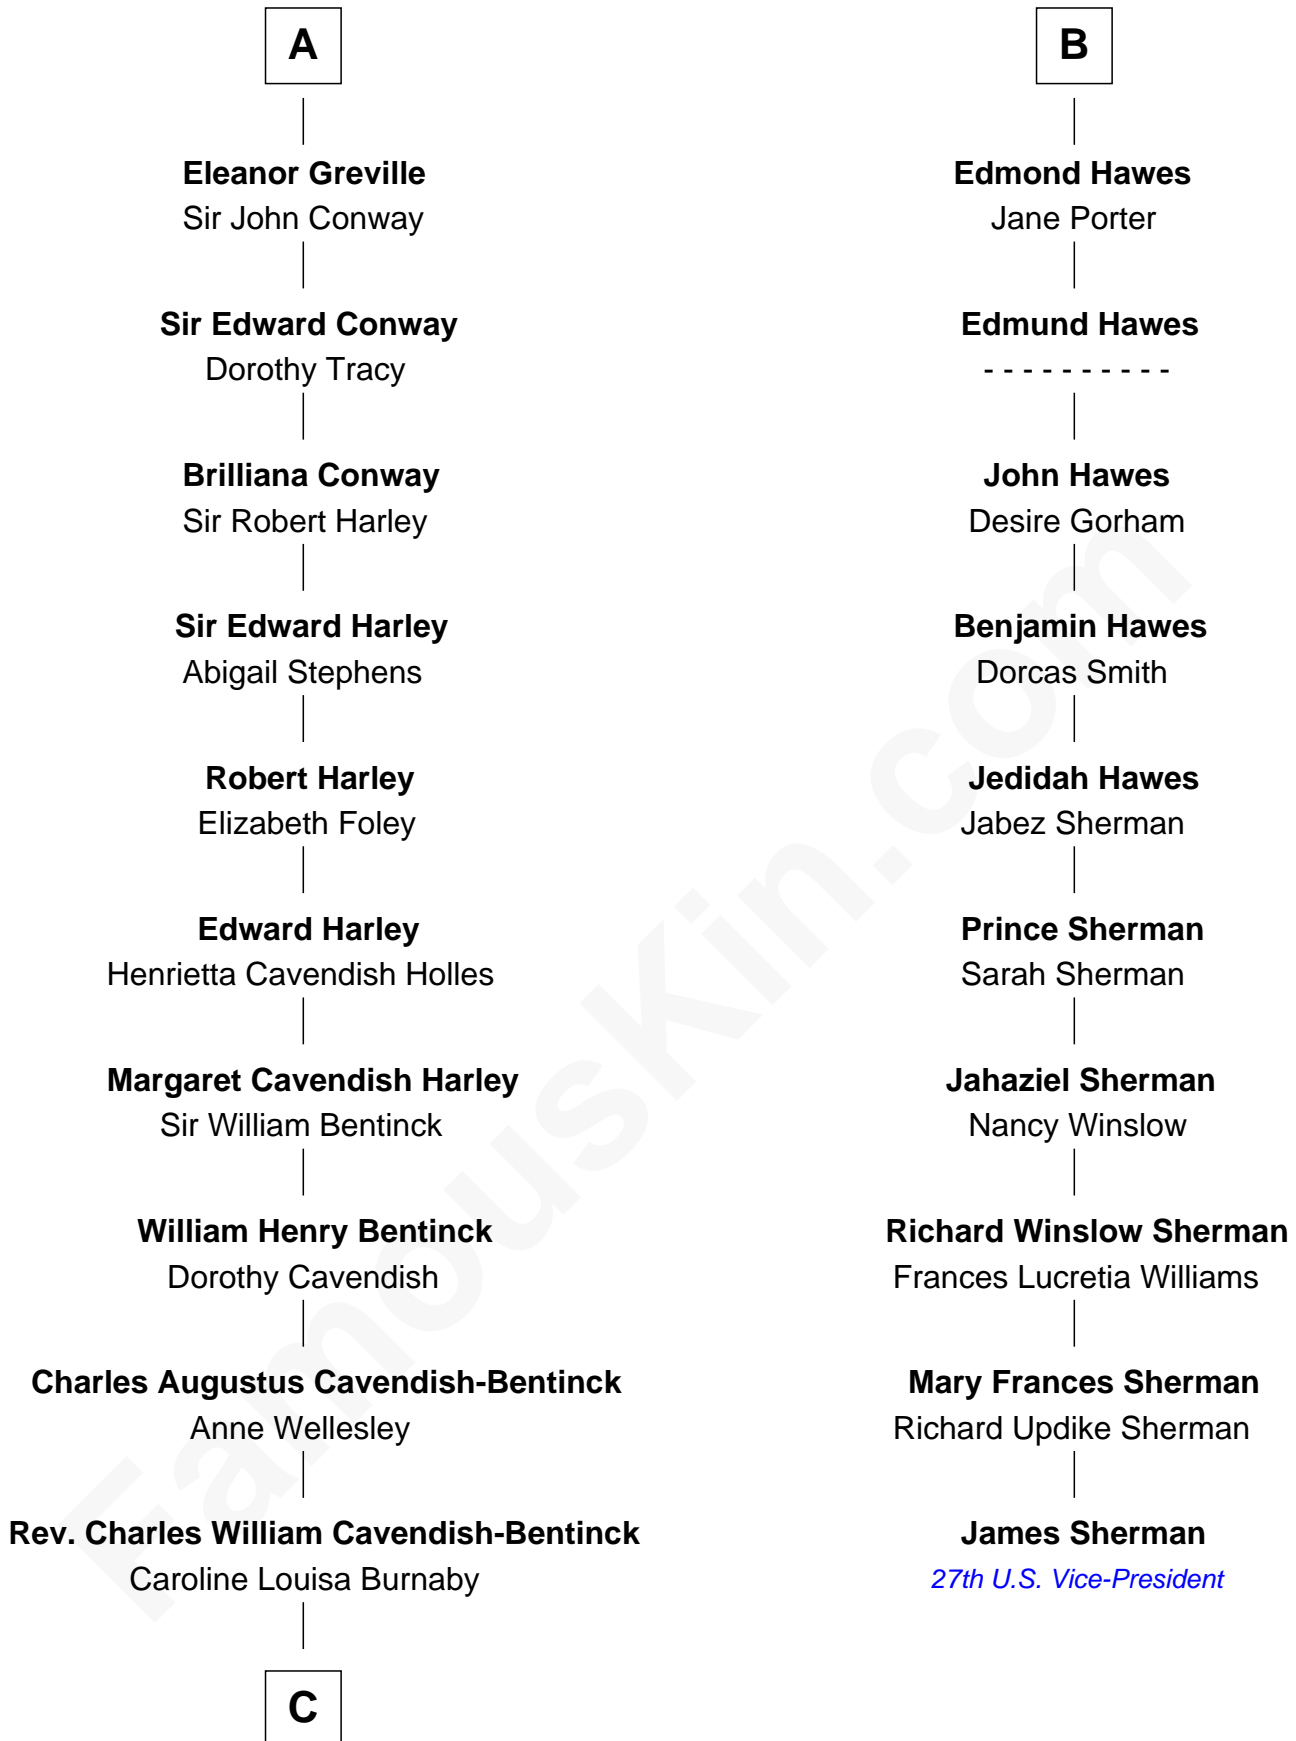

FamousKin.com
Relationship Chart of
Prince William
Prince of Wales

16th cousin 5 times removed of
James Sherman
27th U.S. Vice-President

C

Cecilia Nina Cavendish-Bentinck

Claude George Bowes-Lyon

Elizabeth Bowes-Lyon

George VI, King of the United Kingdom

Elizabeth II, Queen of the United Kingdom

Prince Philip of Edinburgh

Charles III, King of the United Kingdom

Princess Diana Frances Spencer

Prince William

Prince of Wales