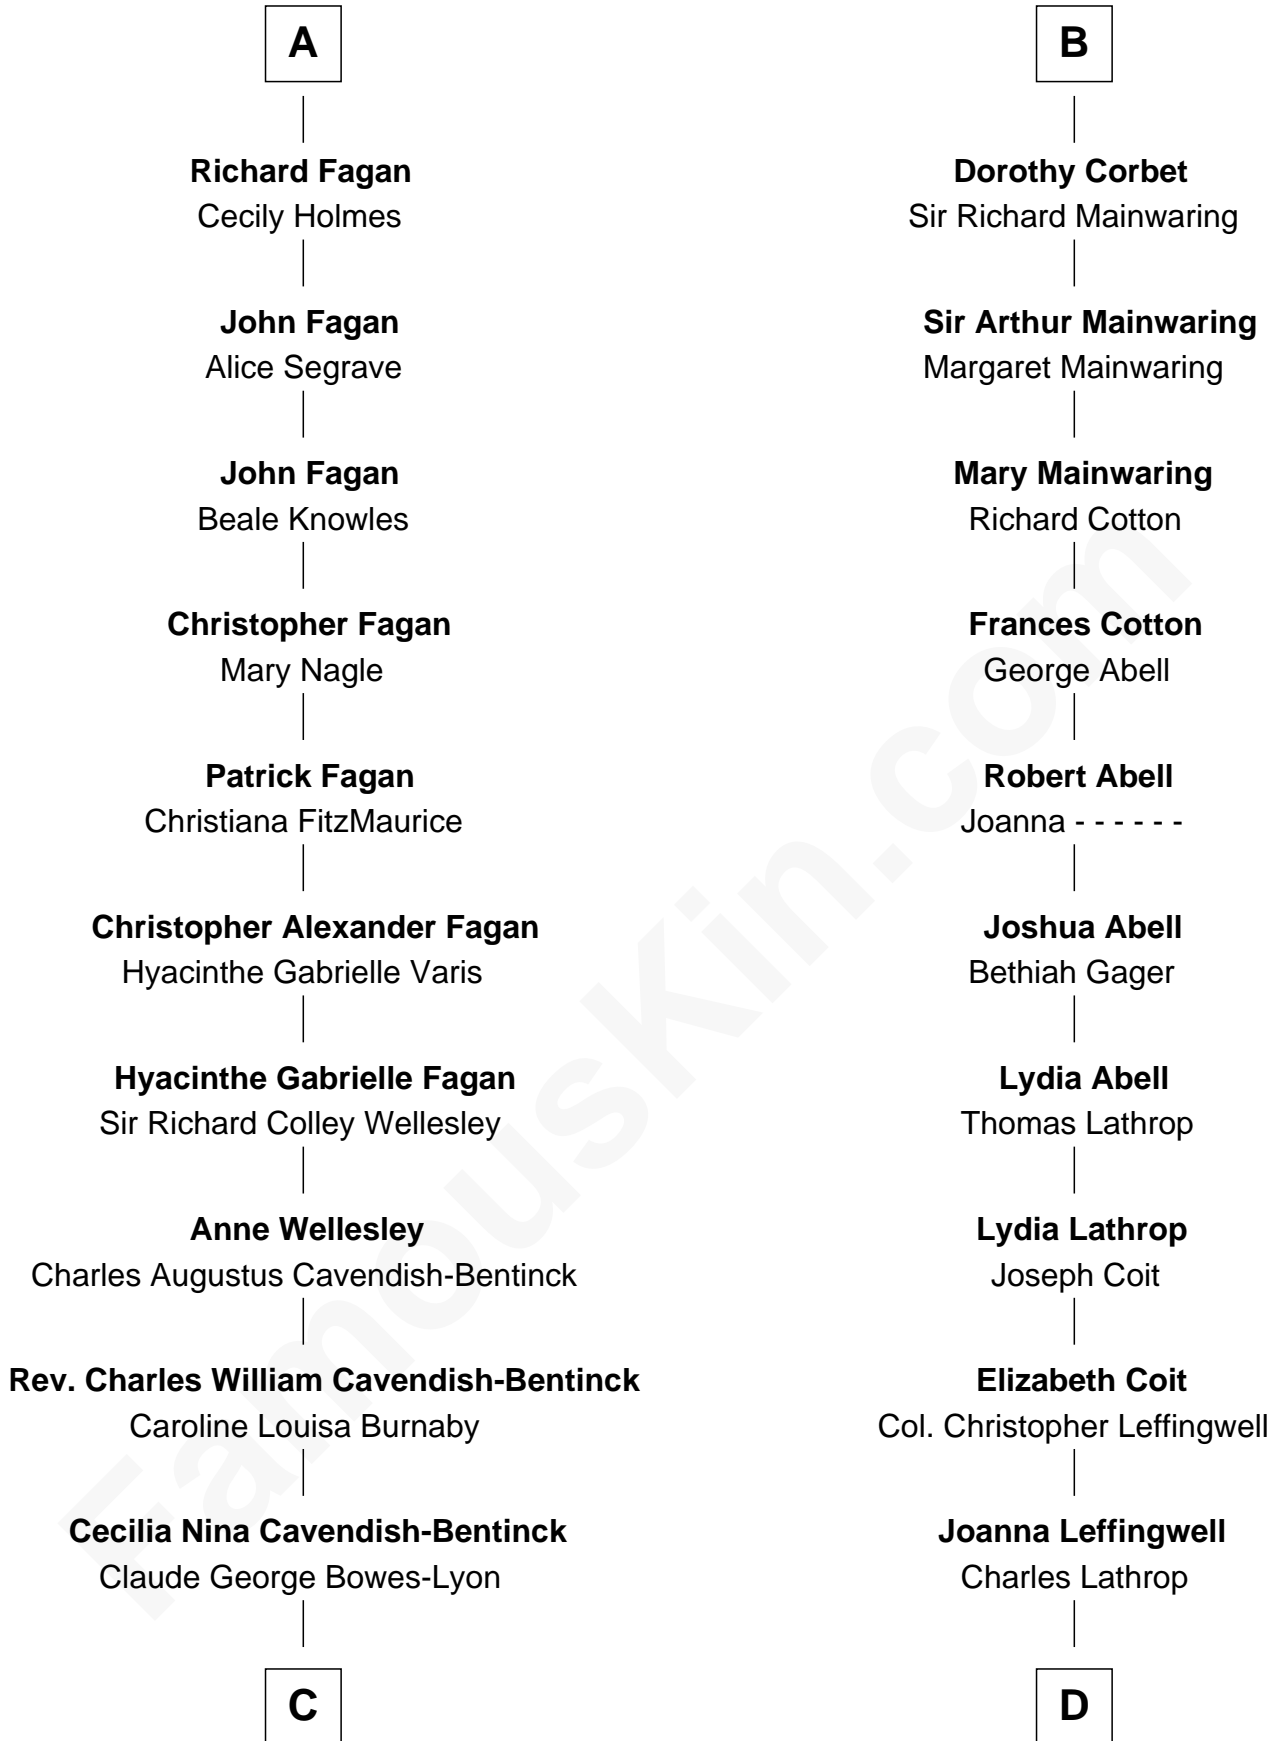

FamousKin.com Relationship Chart of

Prince William

Prince of Wales

20th cousin of

Allen Dulles

5th Director of the C.I.A.

John de Mowbray

Joan of Lancaster

John de Mowbray
Elizabeth de Segrave

Eleanor de Mowbray
John de Welles

Eudo de Welles
Maud de Greystoke

Sir William de Welles
Anne Barnewall

Ismay de Welles
Thomas Nangle

John Nangle
Eleanor Dowdall

Amy Nangle
Thomas Fagan

A

John de Mowbray
Elizabeth de Segrave

Margaret Mowbray
Sir Reginald Lucy

Sir Walter Lucy
Eleanor L'Arcedeckne

Eleanor Lucy
Sir Thomas Hopton

Elizabeth Hopton
Sir Roger Corbet

Sir Richard Corbet
Elizabeth Devereux

Sir Robert Corbet
Elizabeth Vernon

B

C

Elizabeth Bowes-Lyon

George VI, King of the United Kingdom

Elizabeth II, Queen of the United Kingdom

Prince Philip of Edinburgh

Charles III, King of the United Kingdom