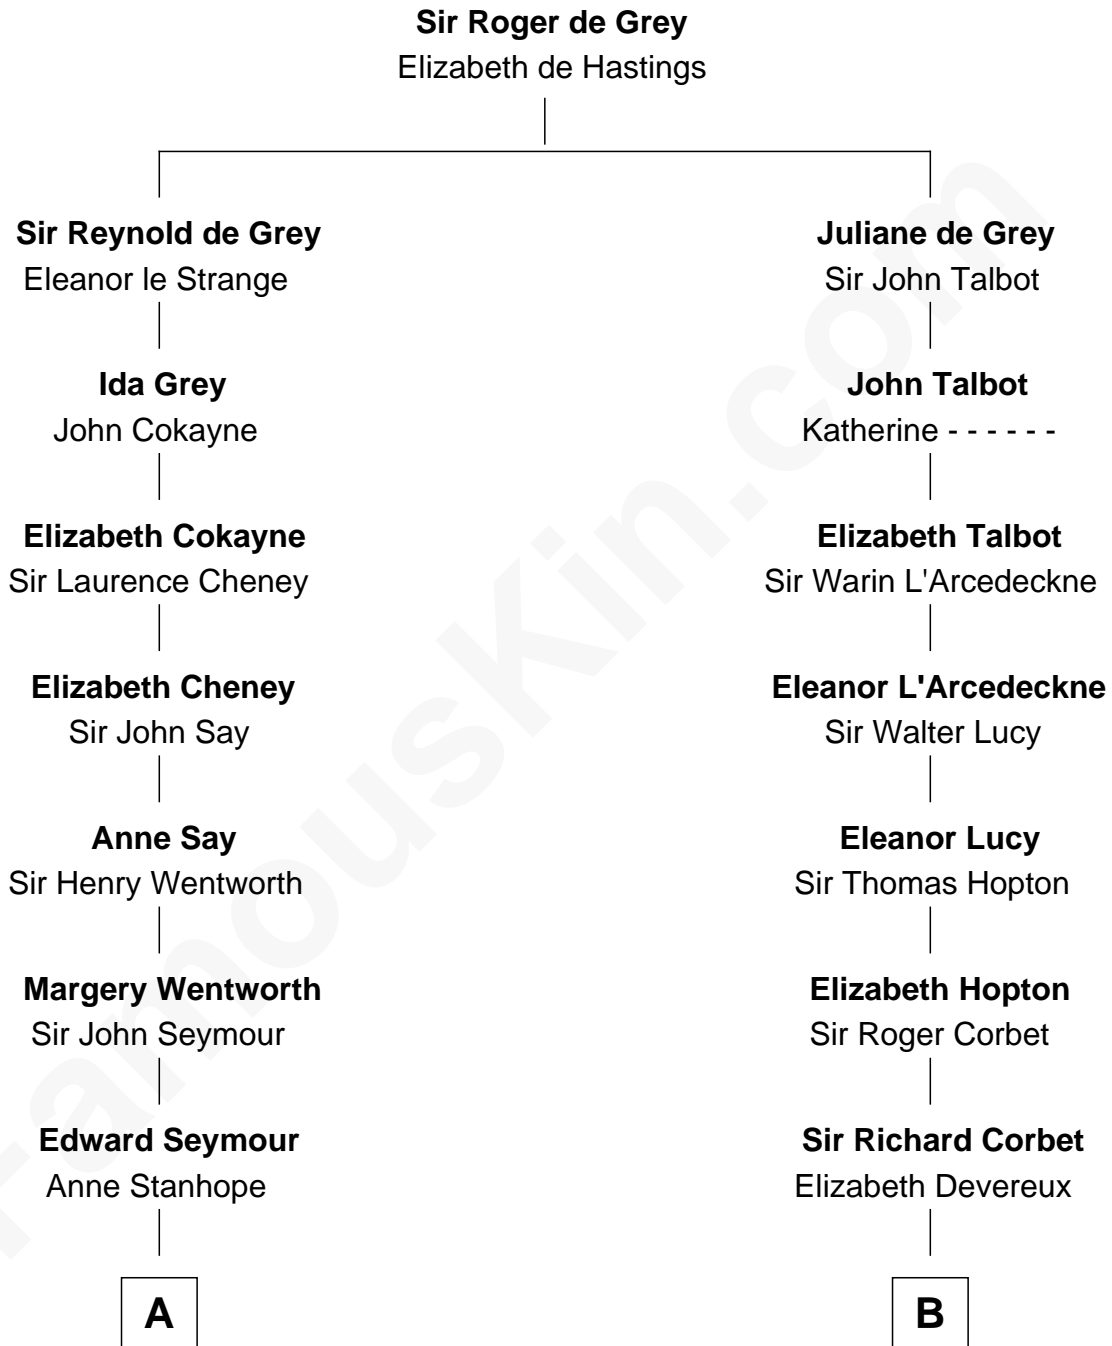

# FamousKin.com Relationship Chart of

**Prince William**

*Prince of Wales*

**21st cousin of**

**Allen Dulles**

*5th Director of the C.I.A.*

**C**

**Cecilia Nina Cavendish-Bentinck**

Claude George Bowes-Lyon

**Elizabeth Bowes-Lyon**

George VI, King of the United Kingdom

**Elizabeth II, Queen of the United Kingdom**

Prince Philip of Edinburgh

**Charles III, King of the United Kingdom**

Princess Diana Frances Spencer