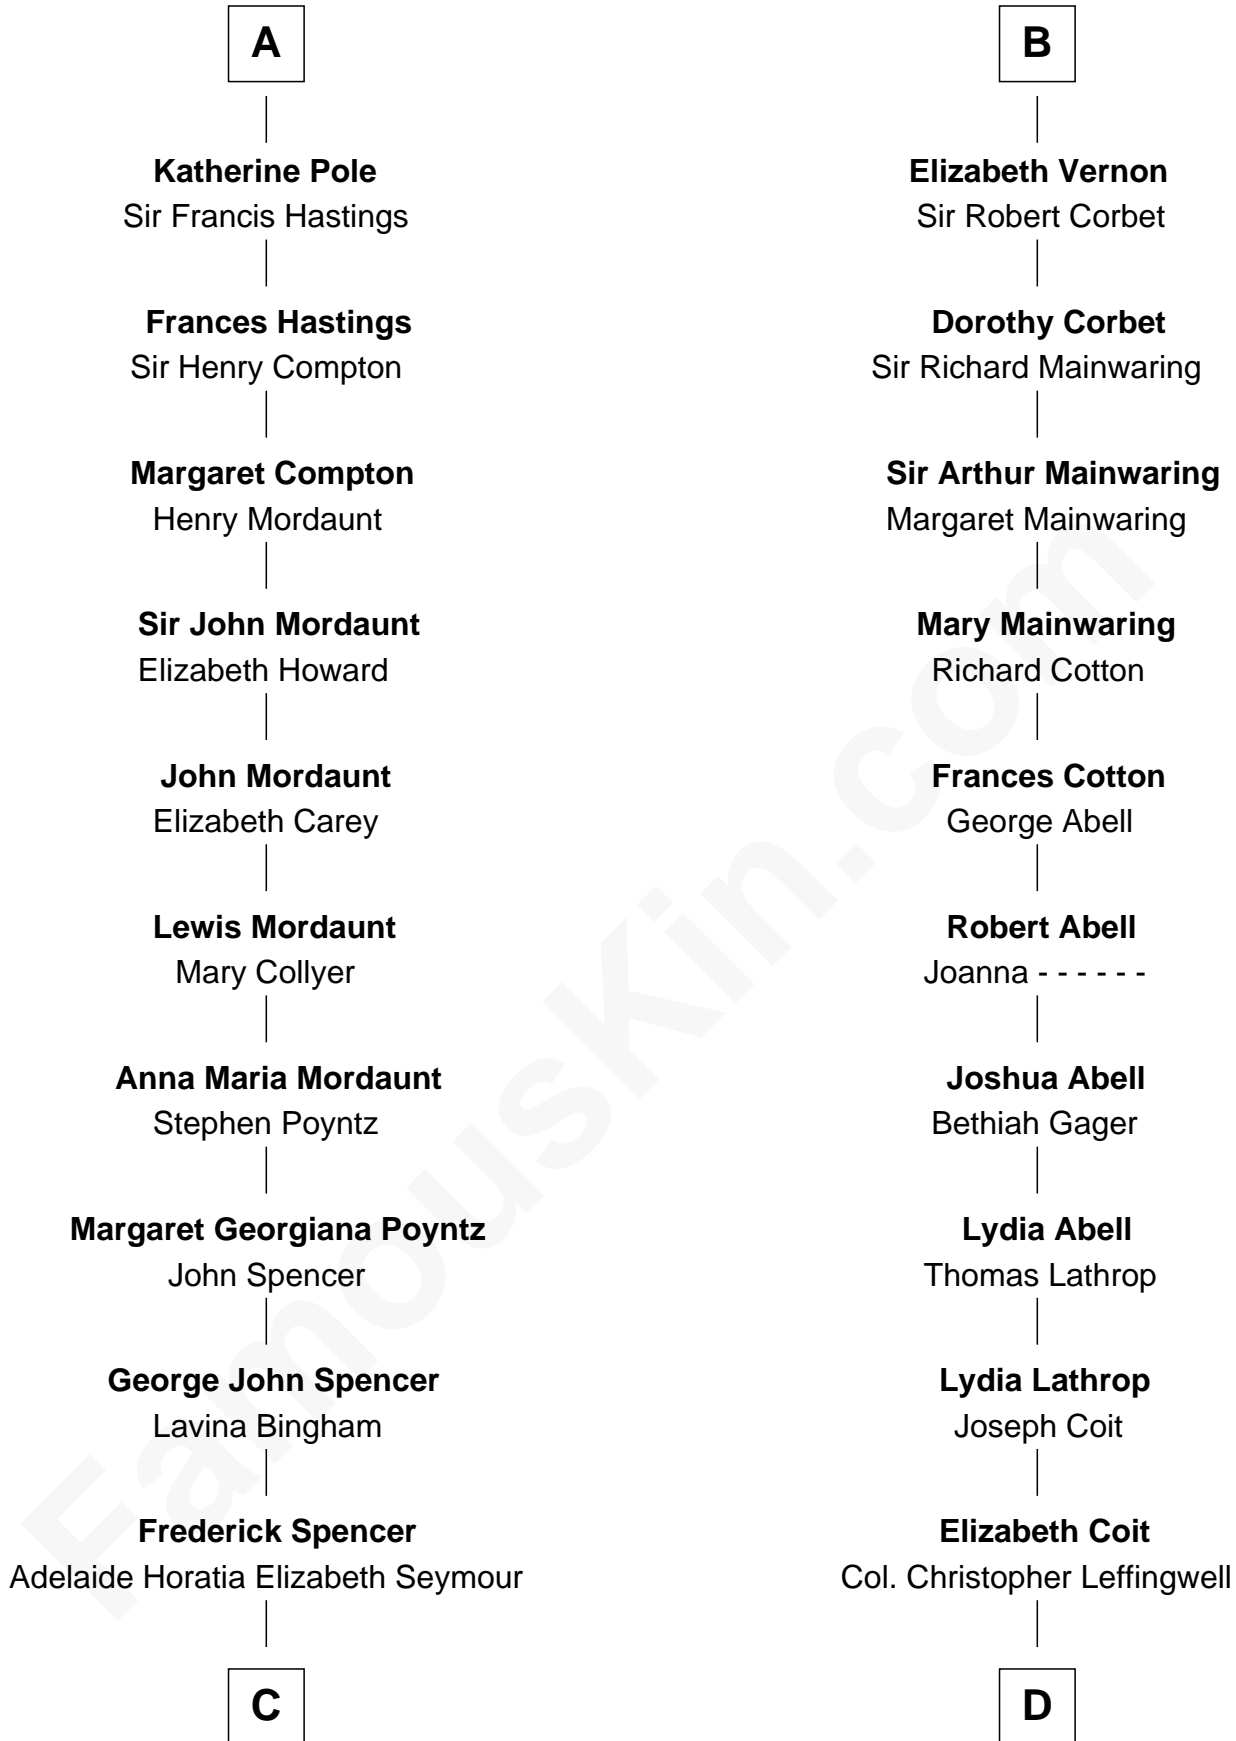

FamousKin.com Relationship Chart of

Prince William

Prince of Wales

21st cousin of

Allen Dulles

5th Director of the C.I.A.

C

Charles Robert Spencer

Margaret Baring

Albert Edward John Spencer

Cynthia Elinor Beatrix Hamilton

Edward John Spencer

Frances Ruth Burke Roche

Princess Diana Frances Spencer

Charles III, King of the United Kingdom

Prince William