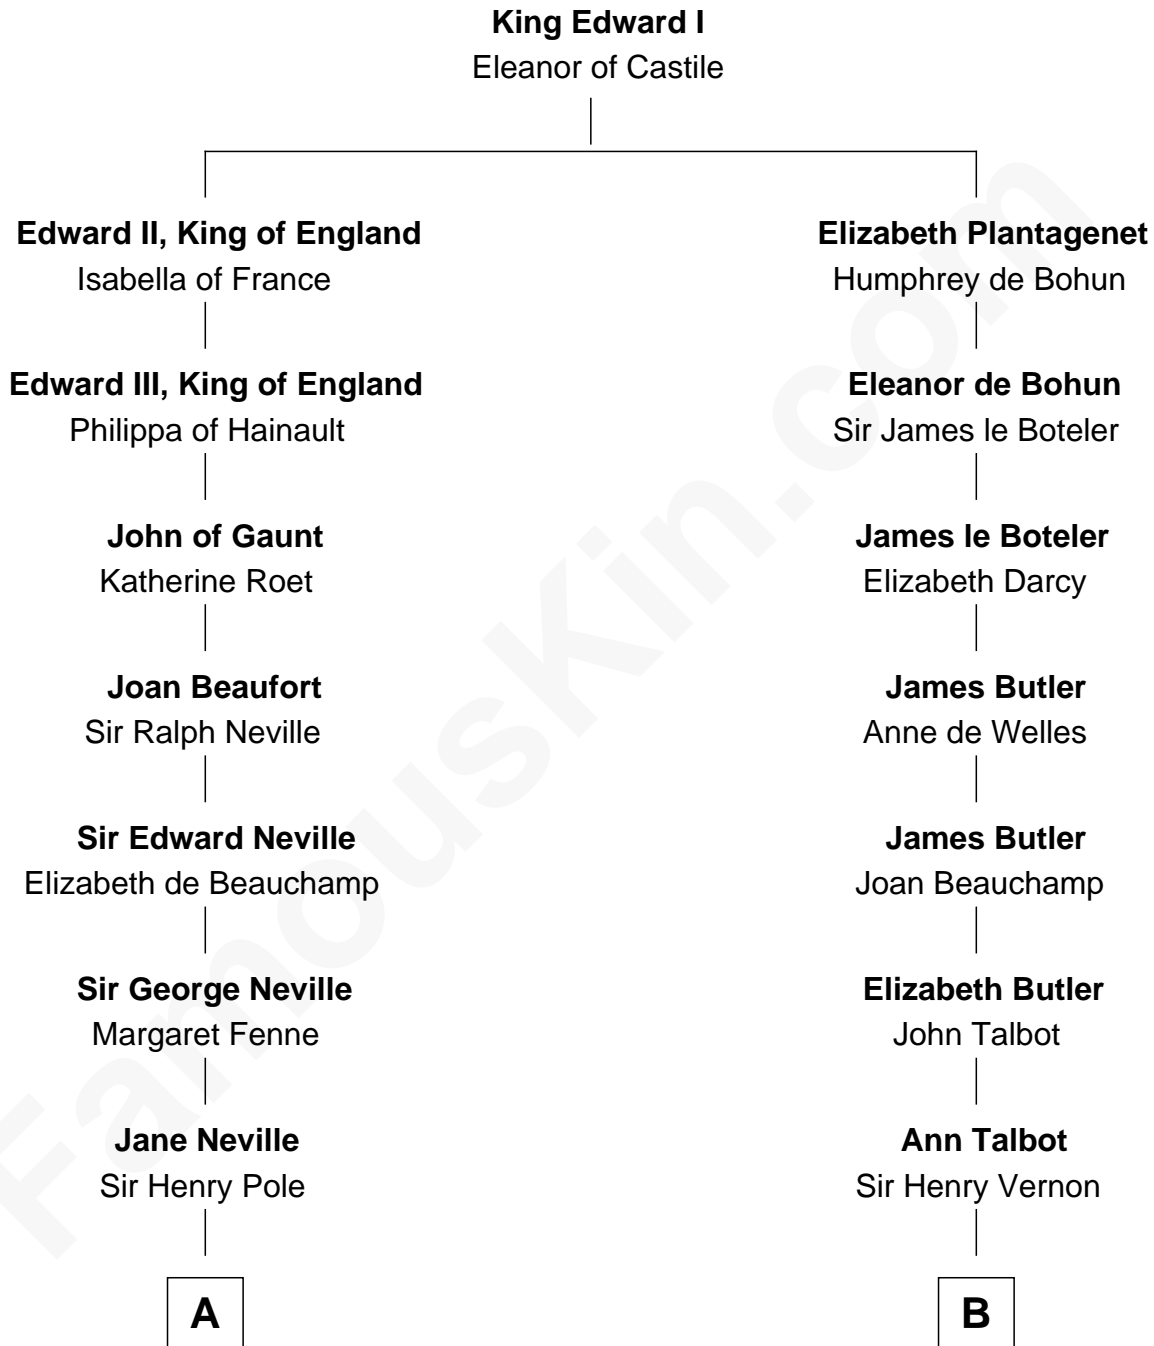

FamousKin.com Relationship Chart of

Prince William

Prince of Wales

21st cousin of

Allen Dulles

5th Director of the C.I.A.

C

Charles Robert Spencer

Margaret Baring

Albert Edward John Spencer

Cynthia Elinor Beatrix Hamilton

Edward John Spencer

Frances Ruth Burke Roche

Princess Diana Frances Spencer

Charles III, King of the United Kingdom

Prince William