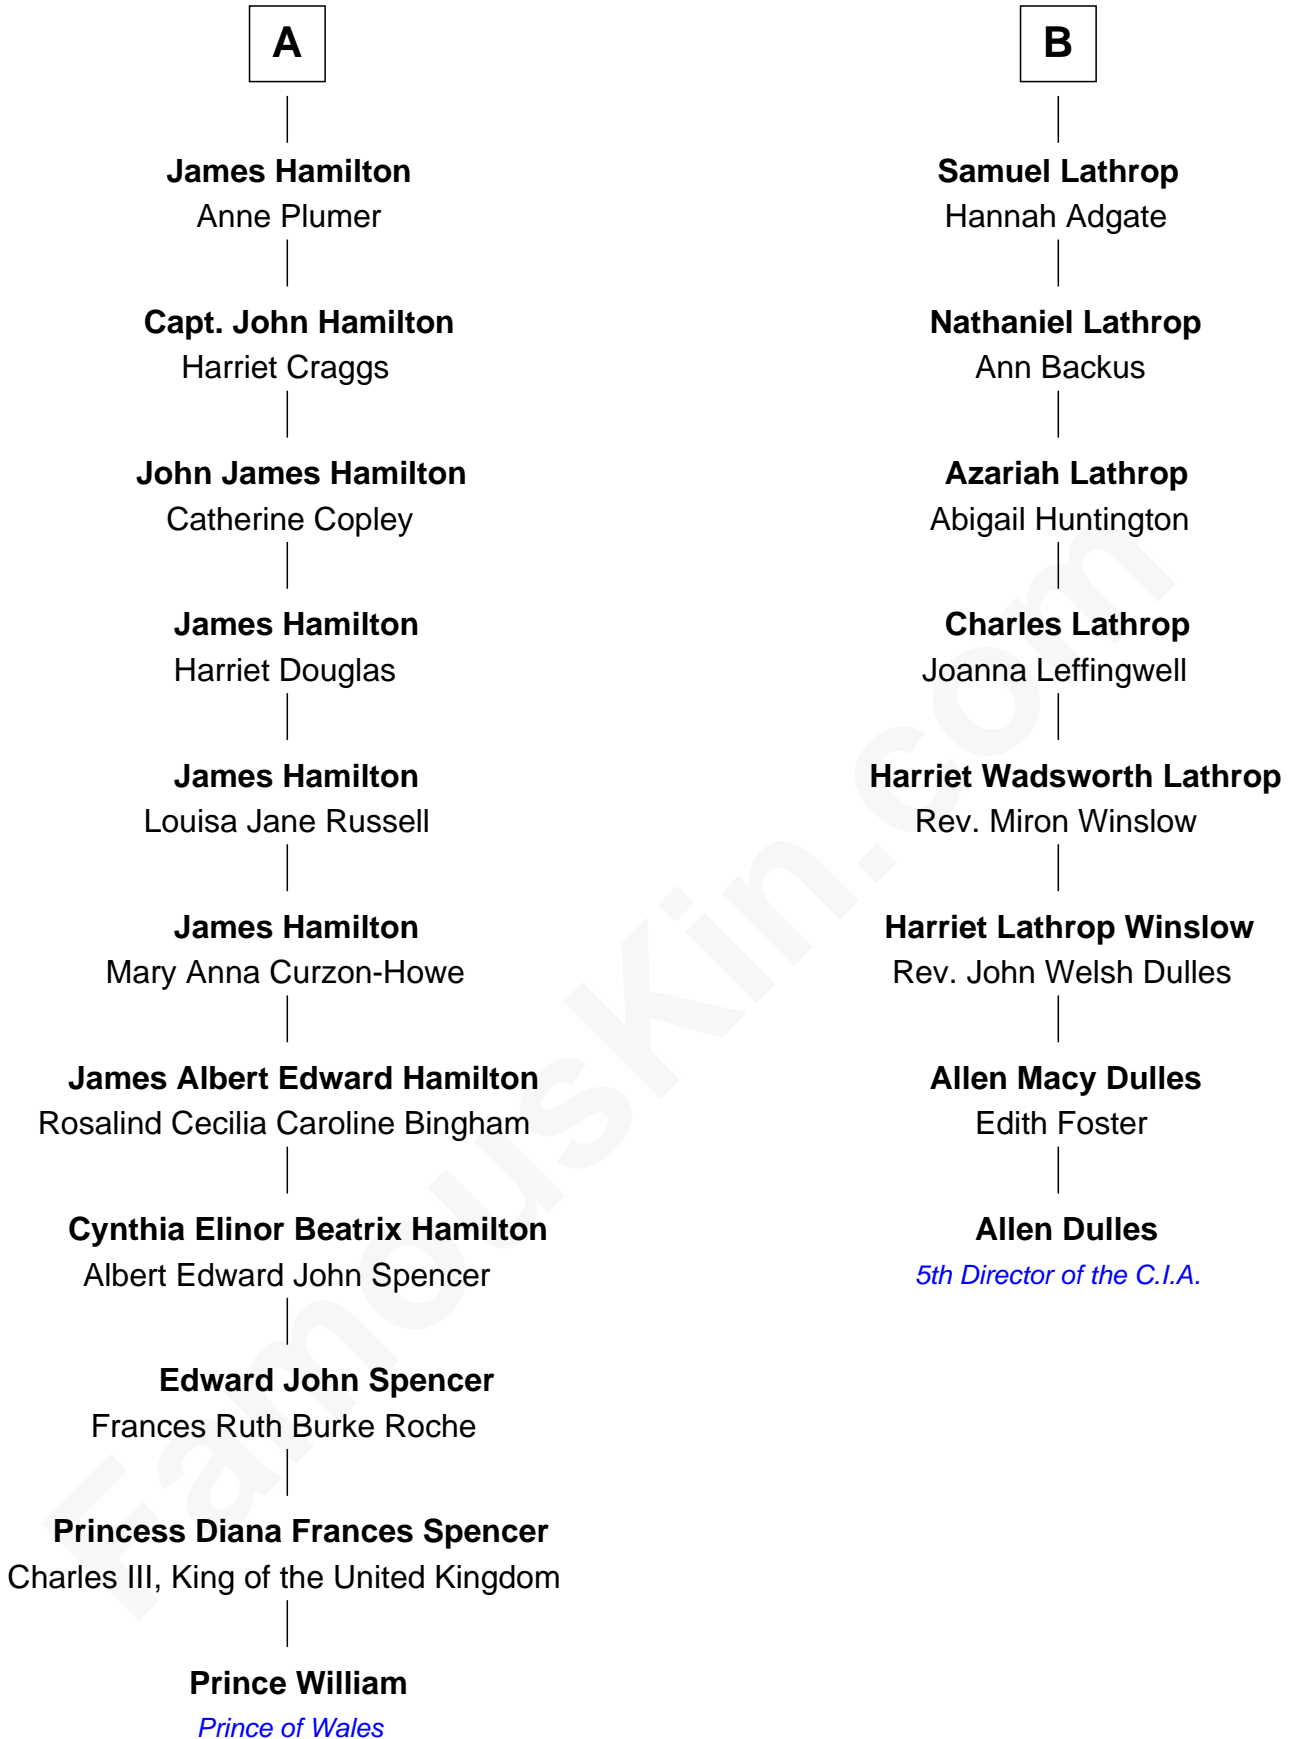

## Relationship Chart of

### Prince William

*Prince of Wales*

14th cousin 3 times removed of

**Allen Dulles**  
*5th Director of the C.I.A.*

**Sir John Colepepper**  
 Agnes Gainsford

William photo by [InSapphoWeTrust](#) (CC BY-SA 2.0)