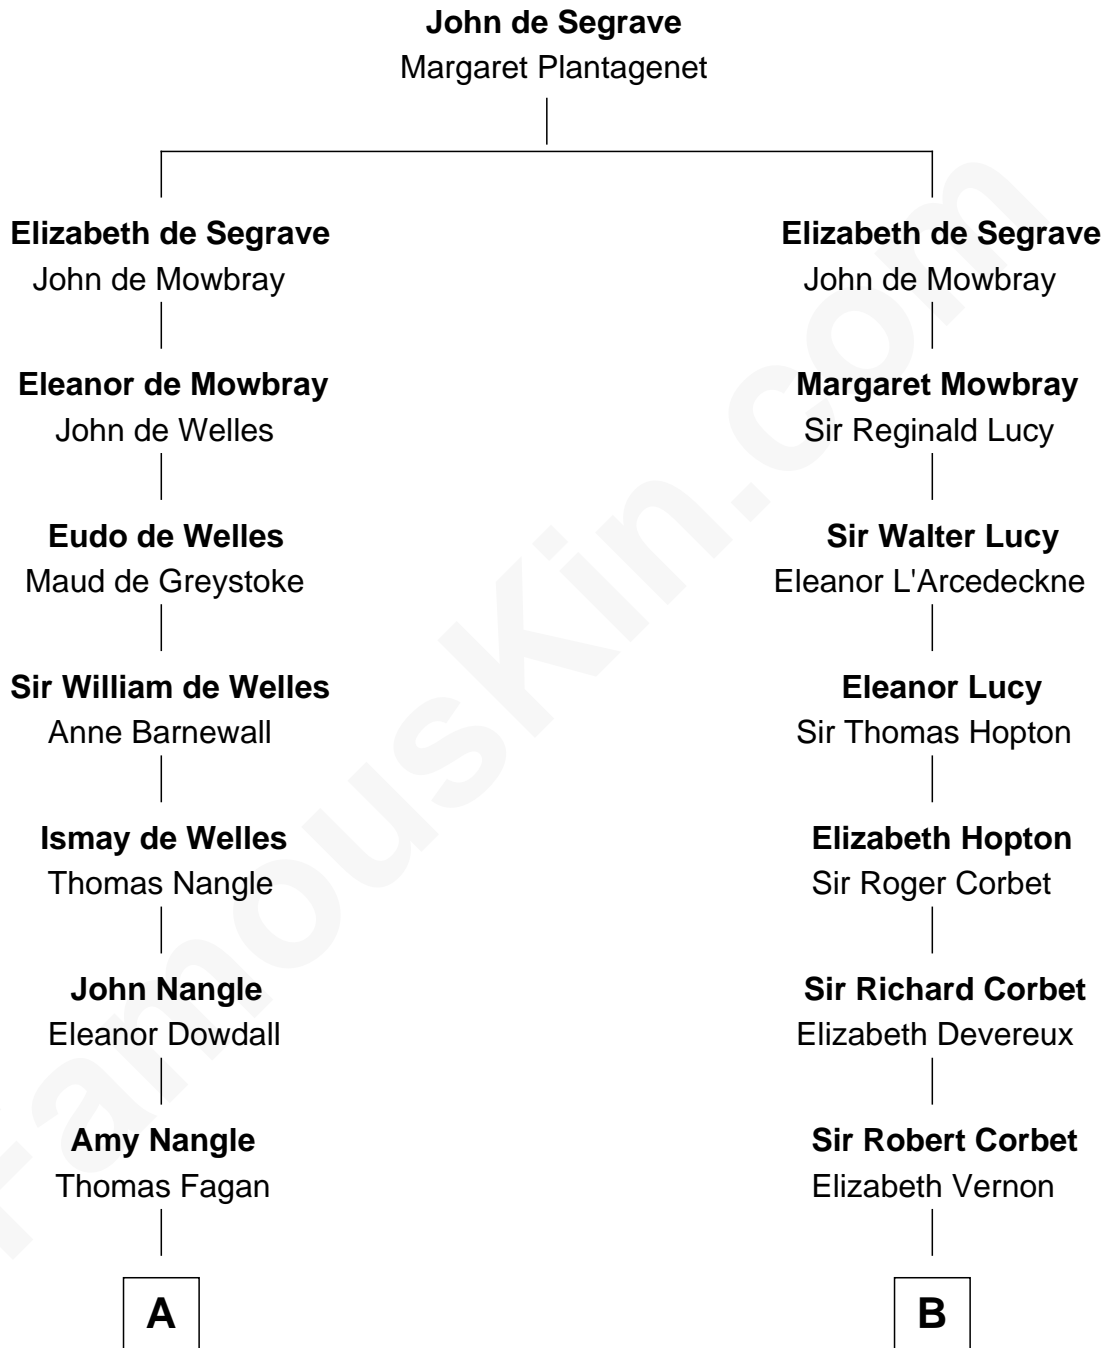

FamousKin.com Relationship Chart of

Prince William

Prince of Wales

20th cousin of

Allen Dulles

5th Director of the C.I.A.

C

Elizabeth Bowes-Lyon

George VI, King of the United Kingdom

Elizabeth II, Queen of the United Kingdom

Prince Philip of Edinburgh

Charles III, King of the United Kingdom

Princess Diana Frances Spencer

Prince William

Prince of Wales