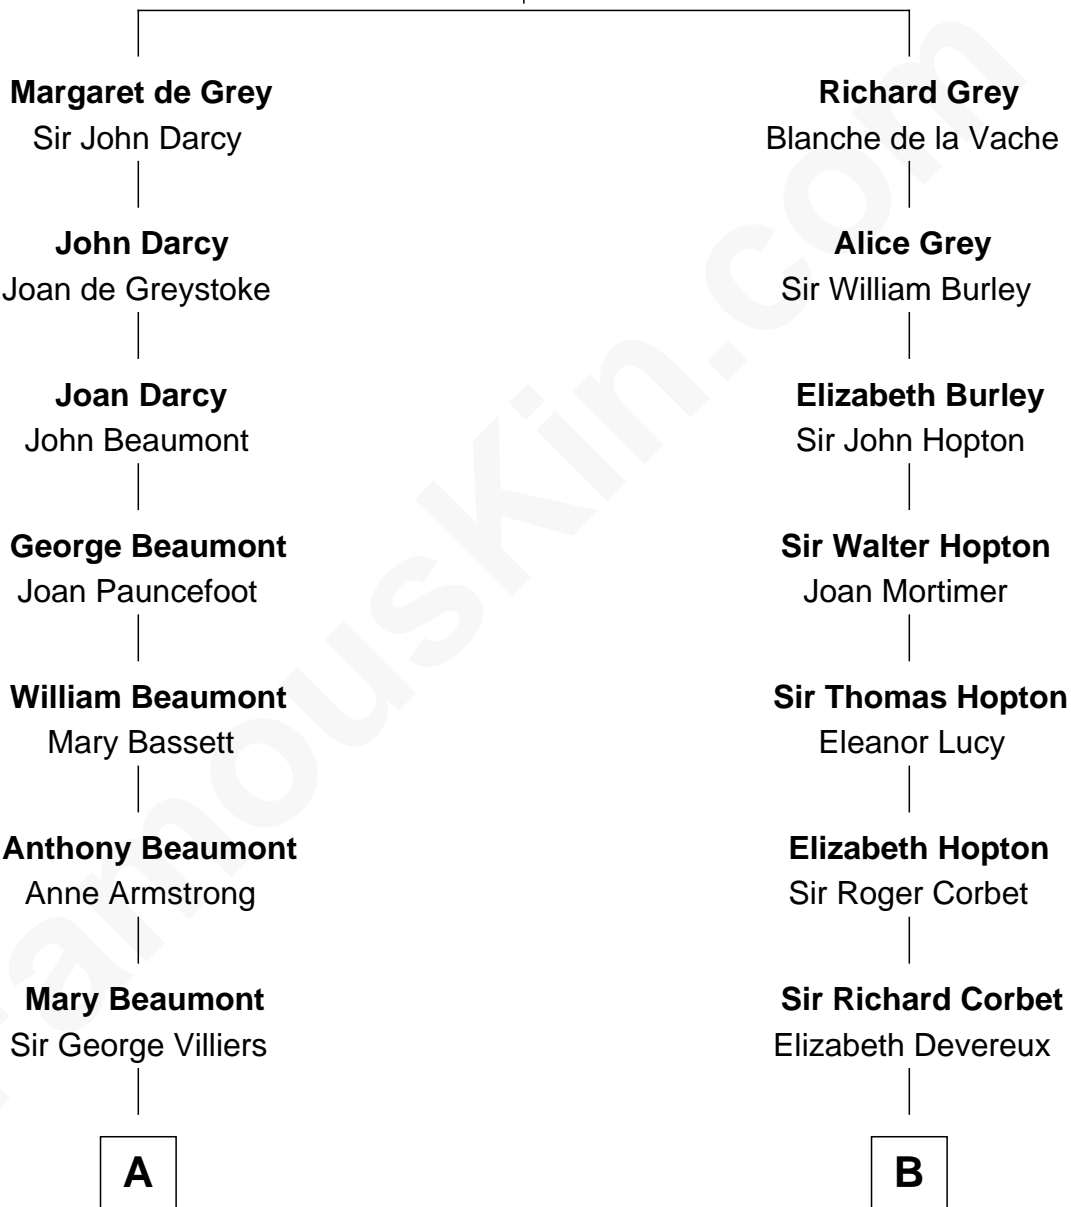

FamousKin.com
Relationship Chart of
Prince William
Prince of Wales

19th cousin 2 times removed of

John Foster Dulles
52nd U.S. Secretary of State

Sir Henry de Grey
 Elizabeth Talbot

C

Edward John Spencer
Frances Ruth Burke Roche

Princess Diana Frances Spencer
Charles III, King of the United Kingdom

Prince William
Prince of Wales

D

Joanna Leffingwell
Charles Lathrop

Harriet Wadsworth Lathrop
Rev. Miron Winslow

Harriet Lathrop Winslow
Rev. John Welsh Dulles