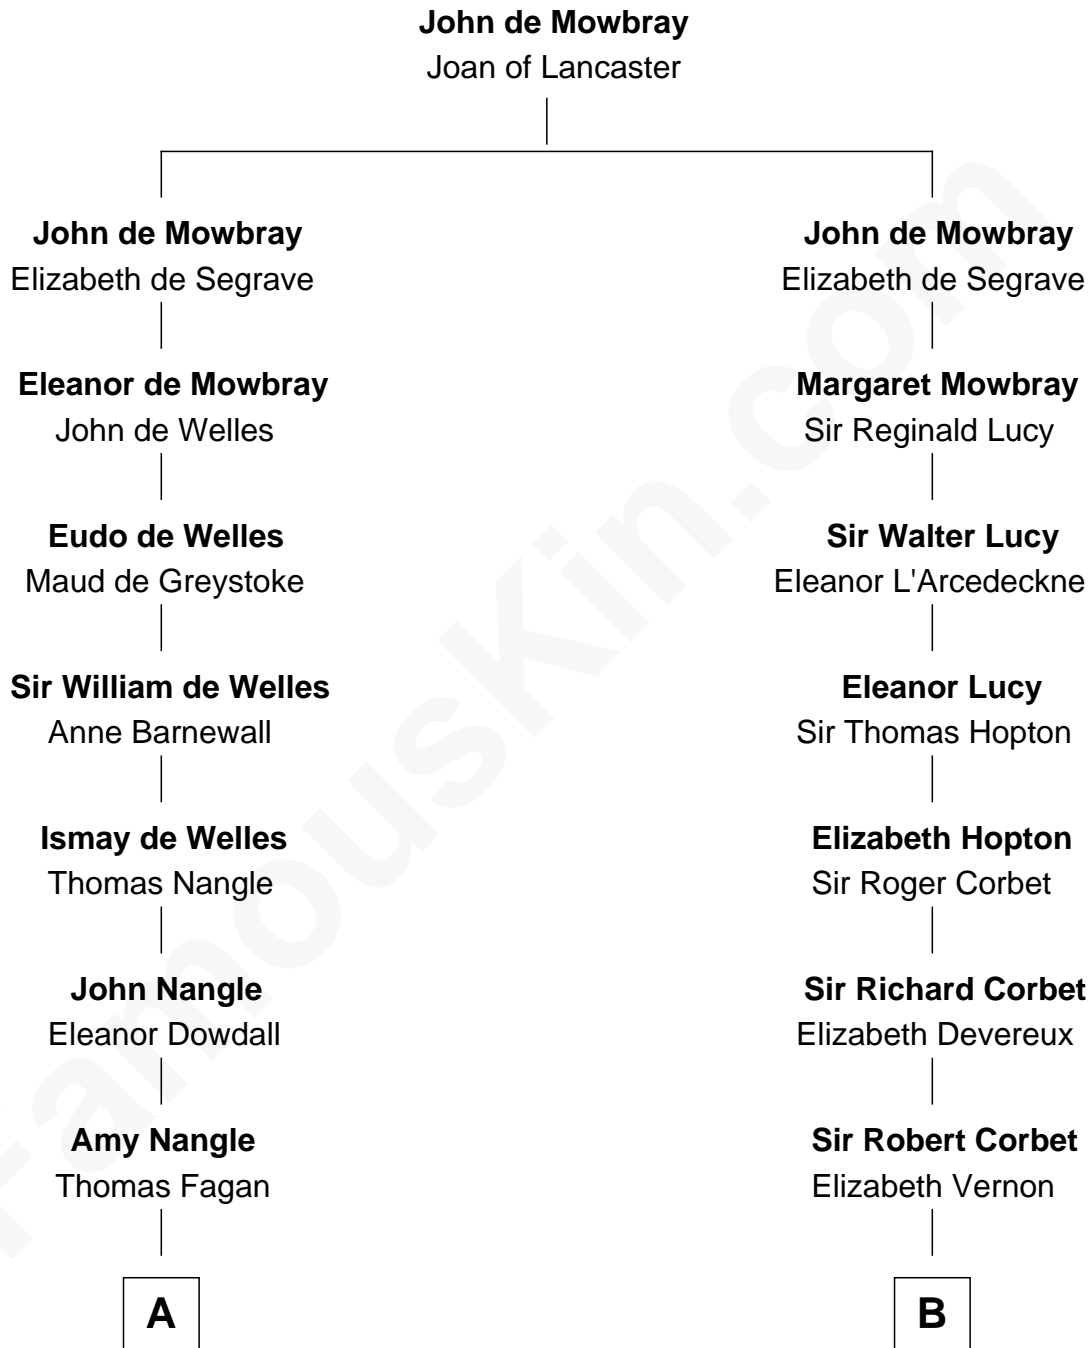

FamousKin.com Relationship Chart of

Prince William

Prince of Wales

20th cousin of

John Foster Dulles

52nd U.S. Secretary of State

C

Elizabeth Bowes-Lyon

George VI, King of the United Kingdom

Elizabeth II, Queen of the United Kingdom

Prince Philip of Edinburgh

Charles III, King of the United Kingdom

Princess Diana Frances Spencer

Prince William

Prince of Wales