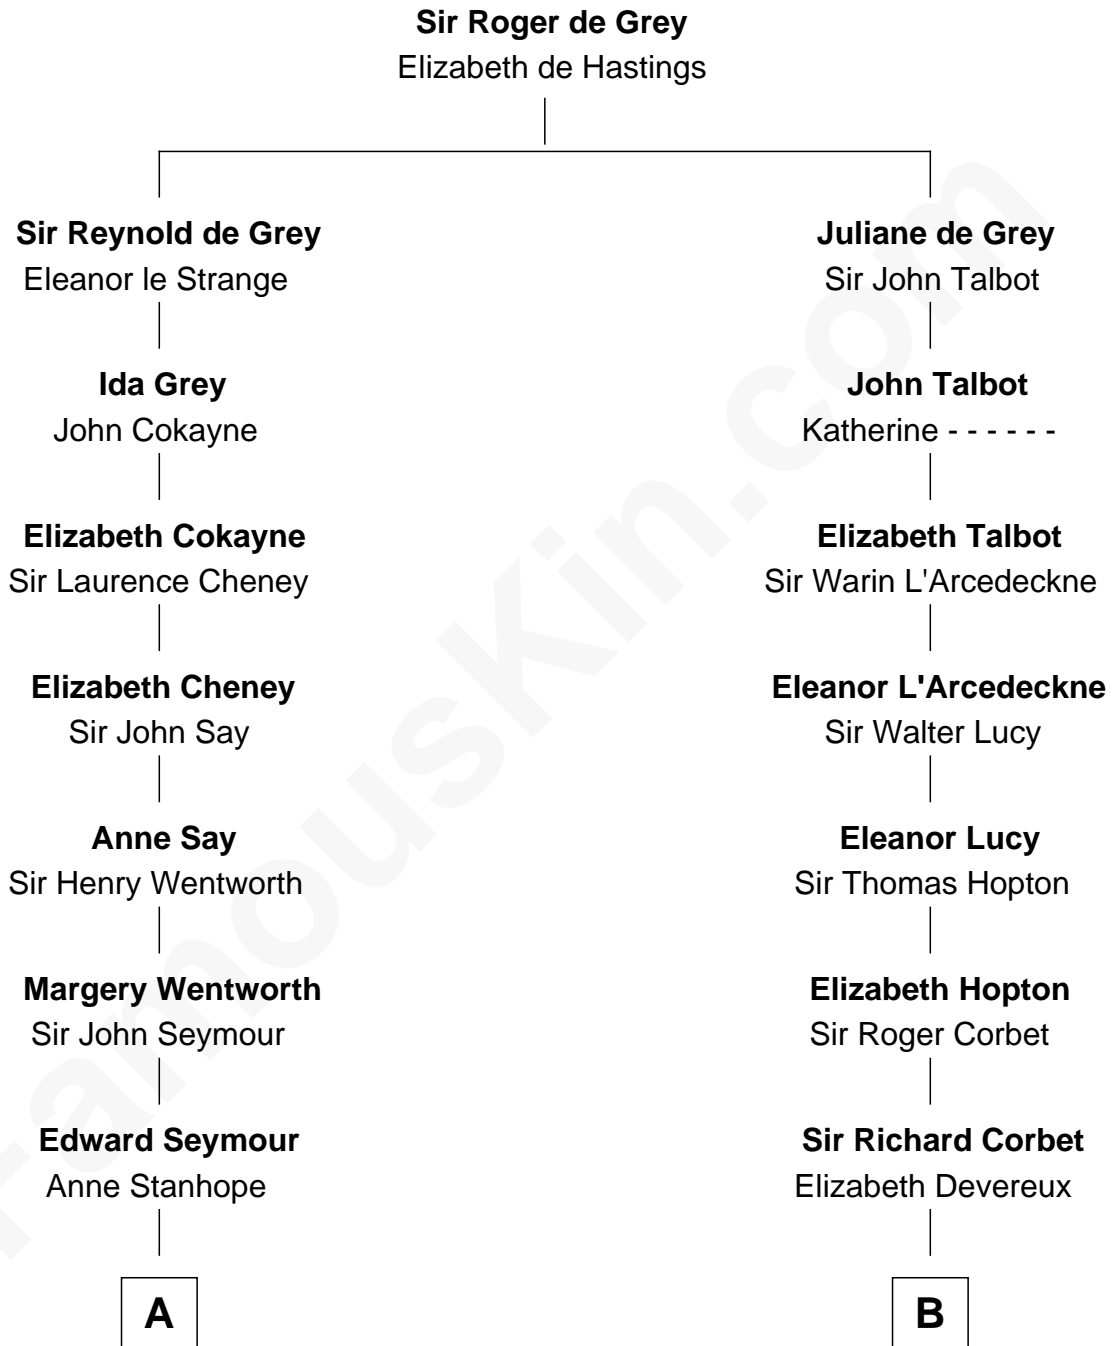

# FamousKin.com Relationship Chart of

**Prince William**

*Prince of Wales*

21st cousin of

**John Foster Dulles**

*52nd U.S. Secretary of State*

**A**

**Edward Seymour**  
Katherine Grey

**Edward Seymour**  
Honora Rogers

**Sir William Seymour**  
Frances Devereux

**Jane Seymour**  
Charles Boyle

**Charles Boyle**  
Jullana Noel

**Richard Boyle**  
Dorothy Savile

**Charlotte Elizabeth Boyle**  
Sir William Cavendish