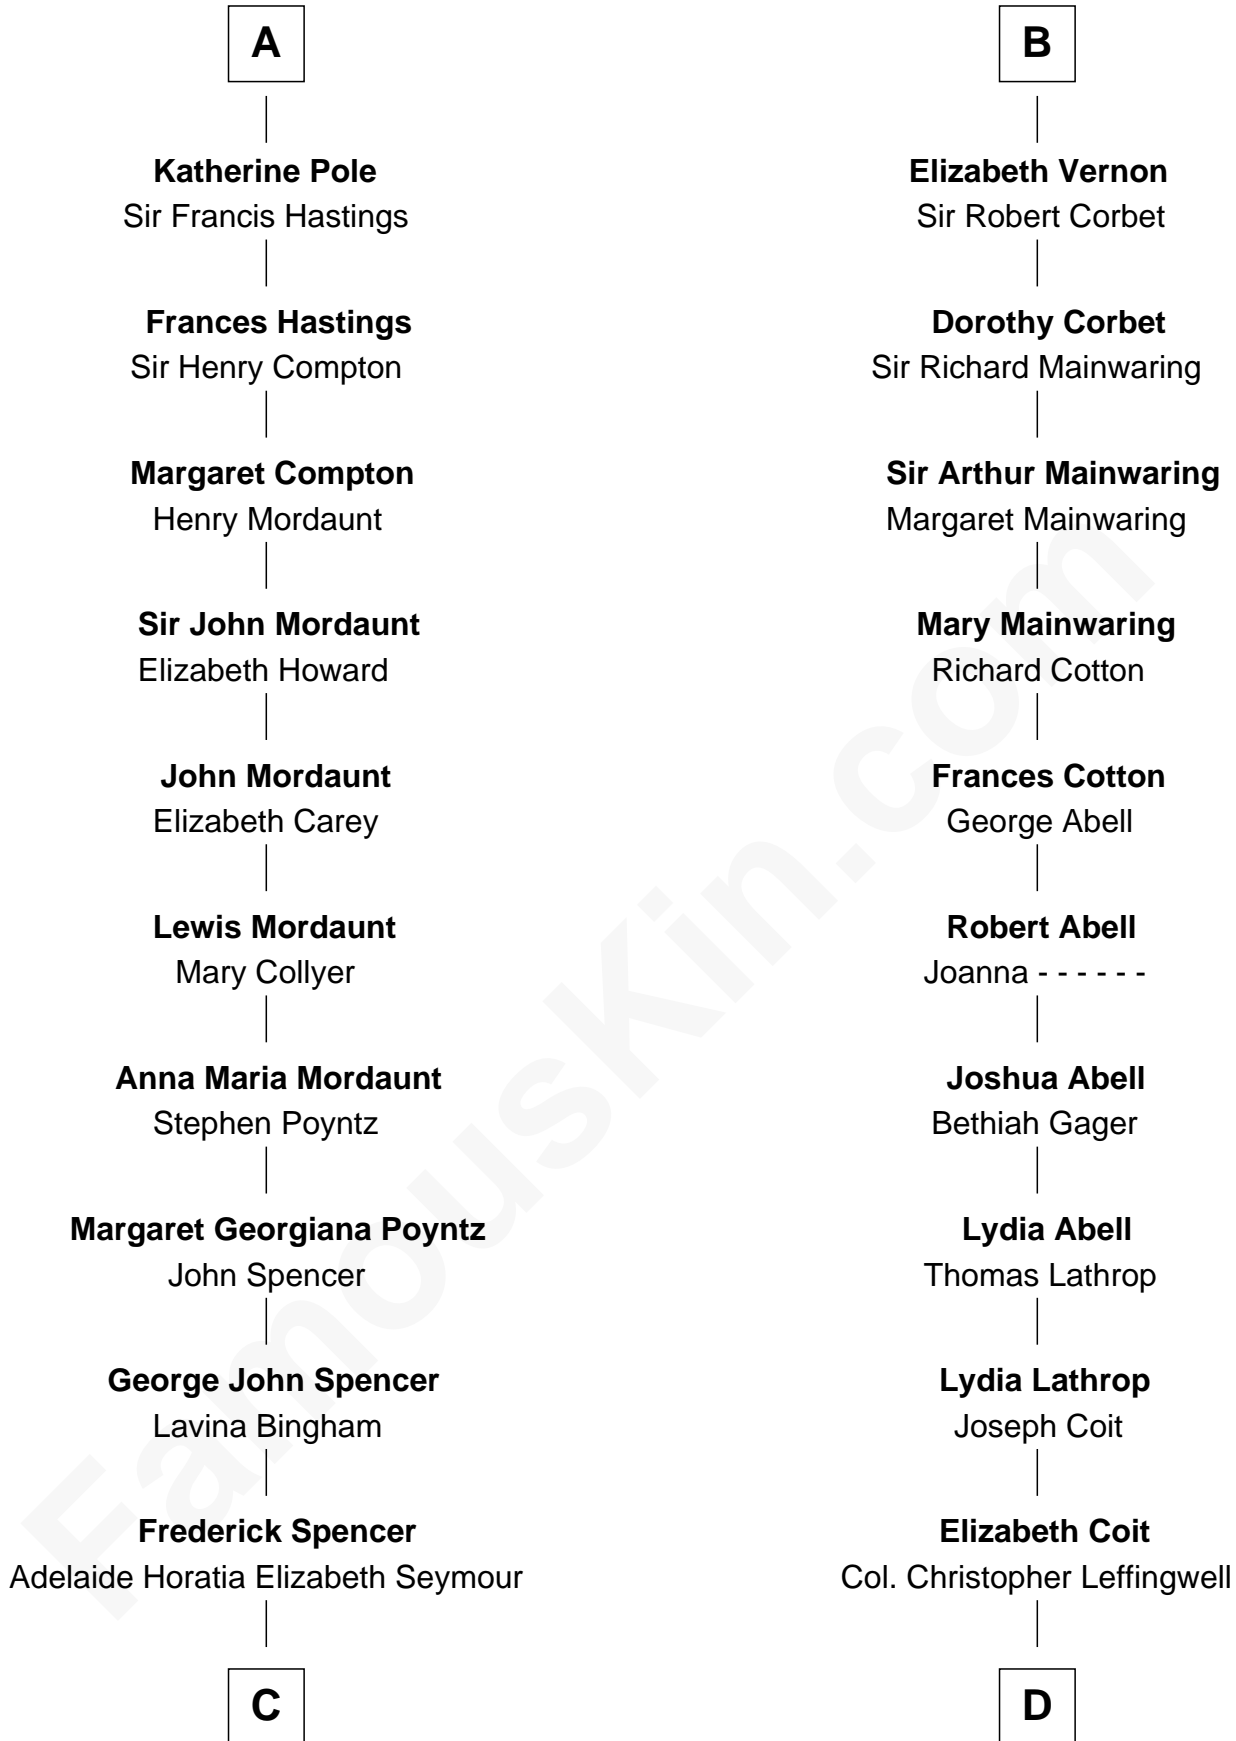

FamousKin.com Relationship Chart of

Prince William

Prince of Wales

21st cousin of

John Foster Dulles

52nd U.S. Secretary of State

C

Charles Robert Spencer

Margaret Baring

Albert Edward John Spencer

Cynthia Elinor Beatrix Hamilton

Edward John Spencer

Frances Ruth Burke Roche

Princess Diana Frances Spencer

Charles III, King of the United Kingdom

Prince William