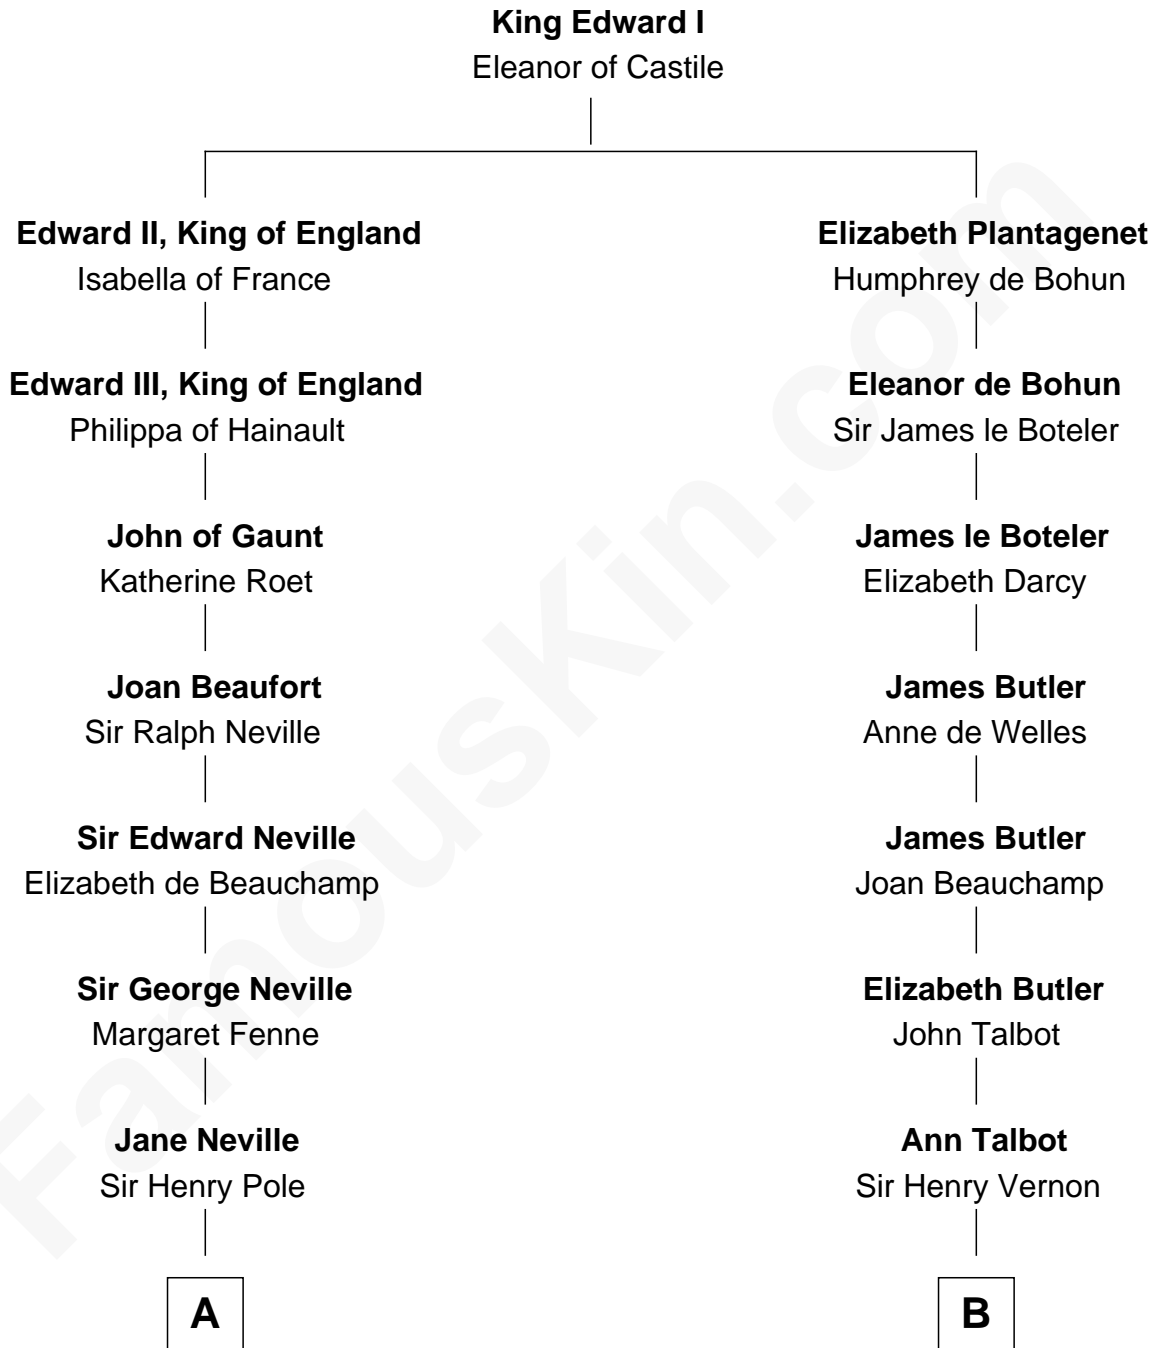

FamousKin.com Relationship Chart of

Prince William

Prince of Wales

21st cousin of

John Foster Dulles

52nd U.S. Secretary of State

C

Charles Robert Spencer

Margaret Baring

Albert Edward John Spencer

Cynthia Elinor Beatrix Hamilton

Edward John Spencer

Frances Ruth Burke Roche

Princess Diana Frances Spencer

Charles III, King of the United Kingdom

Prince William