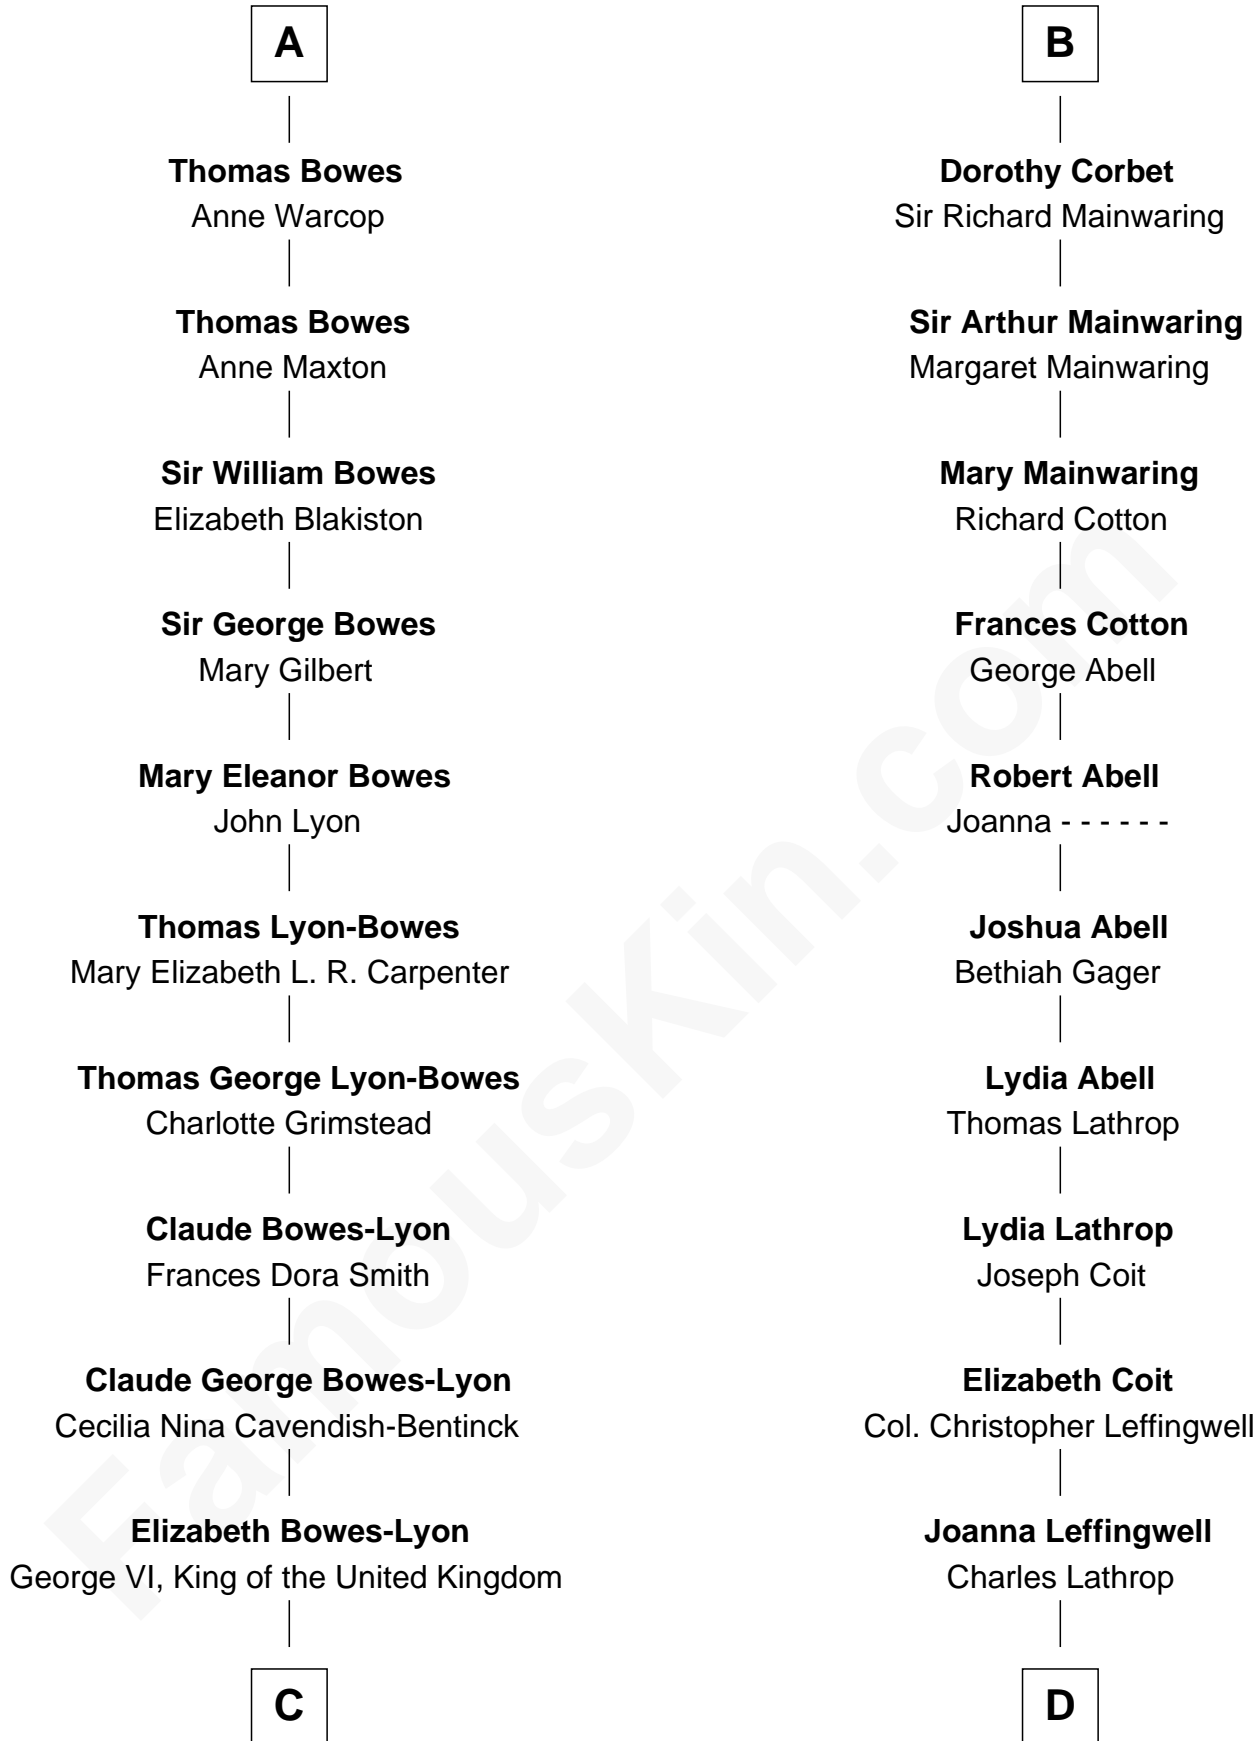

FamousKin.com
Relationship Chart of
Prince William
Prince of Wales

19th cousin 1 time removed of

John Foster Dulles
52nd U.S. Secretary of State

C

Elizabeth II, Queen of the United Kingdom

Prince Philip of Edinburgh

Charles III, King of the United Kingdom

Princess Diana Frances Spencer

Prince William

Prince of Wales

D

Harriet Wadsworth Lathrop

Rev. Miron Winslow

Harriet Lathrop Winslow