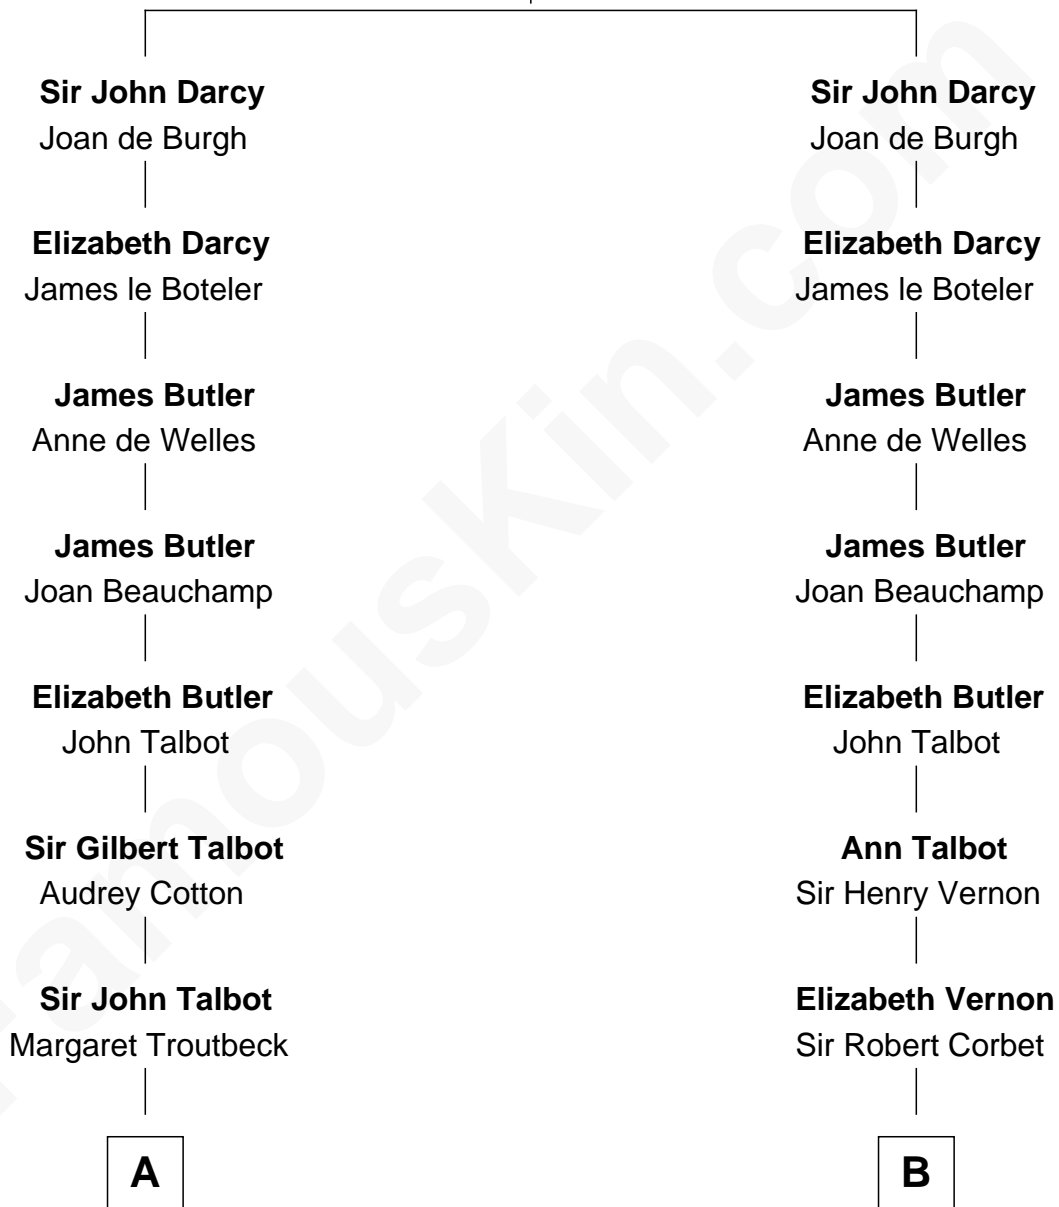

FamousKin.com
Relationship Chart of
Prince William
Prince of Wales

20th cousin 1 time removed of
John Foster Dulles
52nd U.S. Secretary of State

Sir Roger Darcy
 Isabel de Aton

C

Claude George Bowes-Lyon
Cecilia Nina Cavendish-Bentinck

Elizabeth Bowes-Lyon
George VI, King of the United Kingdom

Elizabeth II, Queen of the United Kingdom
Prince Philip of Edinburgh

Charles III, King of the United Kingdom
Princess Diana Frances Spencer

Prince William
Prince of Wales