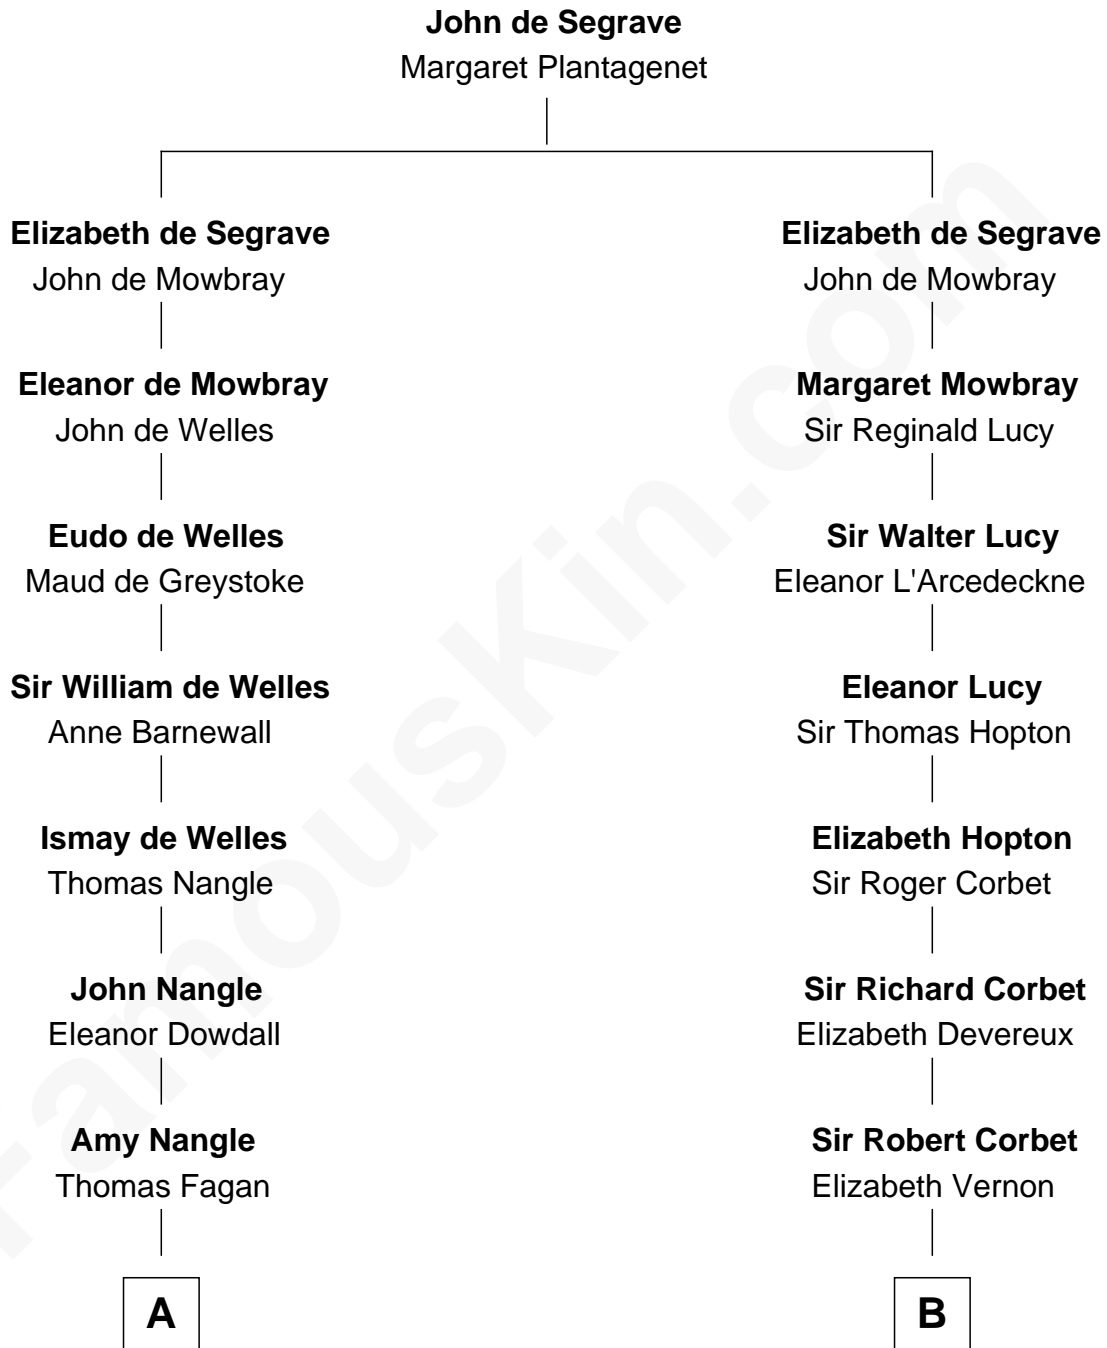

FamousKin.com Relationship Chart of

Prince William

Prince of Wales

20th cousin of

John Foster Dulles

52nd U.S. Secretary of State

C

Elizabeth Bowes-Lyon

George VI, King of the United Kingdom

Elizabeth II, Queen of the United Kingdom

Prince Philip of Edinburgh

Charles III, King of the United Kingdom

Princess Diana Frances Spencer

Prince William

Prince of Wales