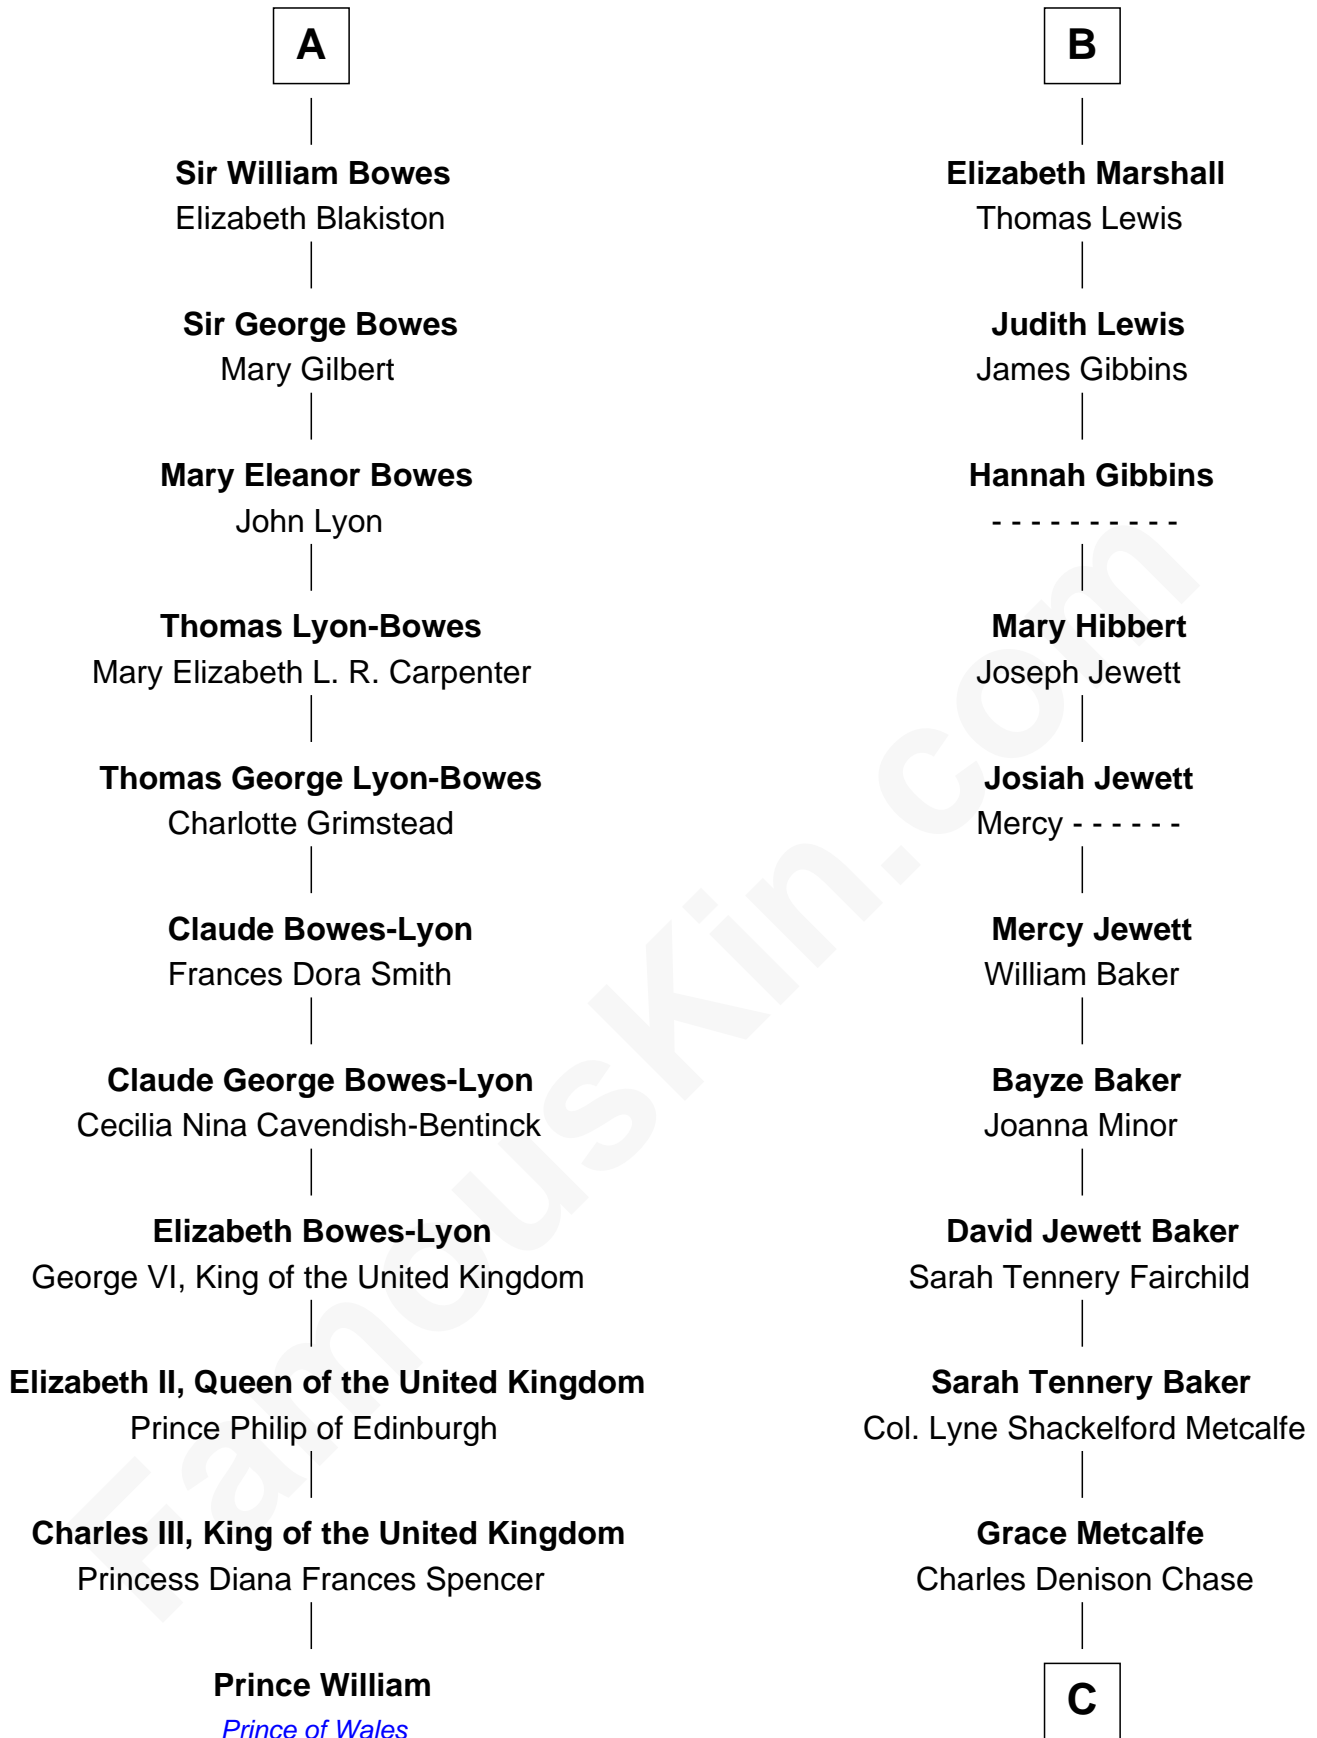

# FamousKin.com Relationship Chart of

**Prince William**

*Prince of Wales*

17th cousin 2 times removed of

**Chevy Chase**

*Comedian, Actor and Writer*

**Sir William Willoughby**

Lucy le Strange

**Margery Willoughby**

Sir William FitzHugh

**Maud FitzHugh**

Sir William Bowes

**Sir Ralph Bowes**

Margery Conyers

**Richard Bowes**

Elizabeth Aske

**Sir George Bowes**

Jane Talbot

**Thomas Bowes**

Anne Warcop

**Thomas Bowes**

Anne Maxton

**A**

**Elizabeth Willoughby**

John Harpersfield

**Edward Harpersfield alias Mytton**

Anne Skrimshire

**Katherine Mytton**

Roger Marshall

**B**

**C**

**Edward Leigh Chase**