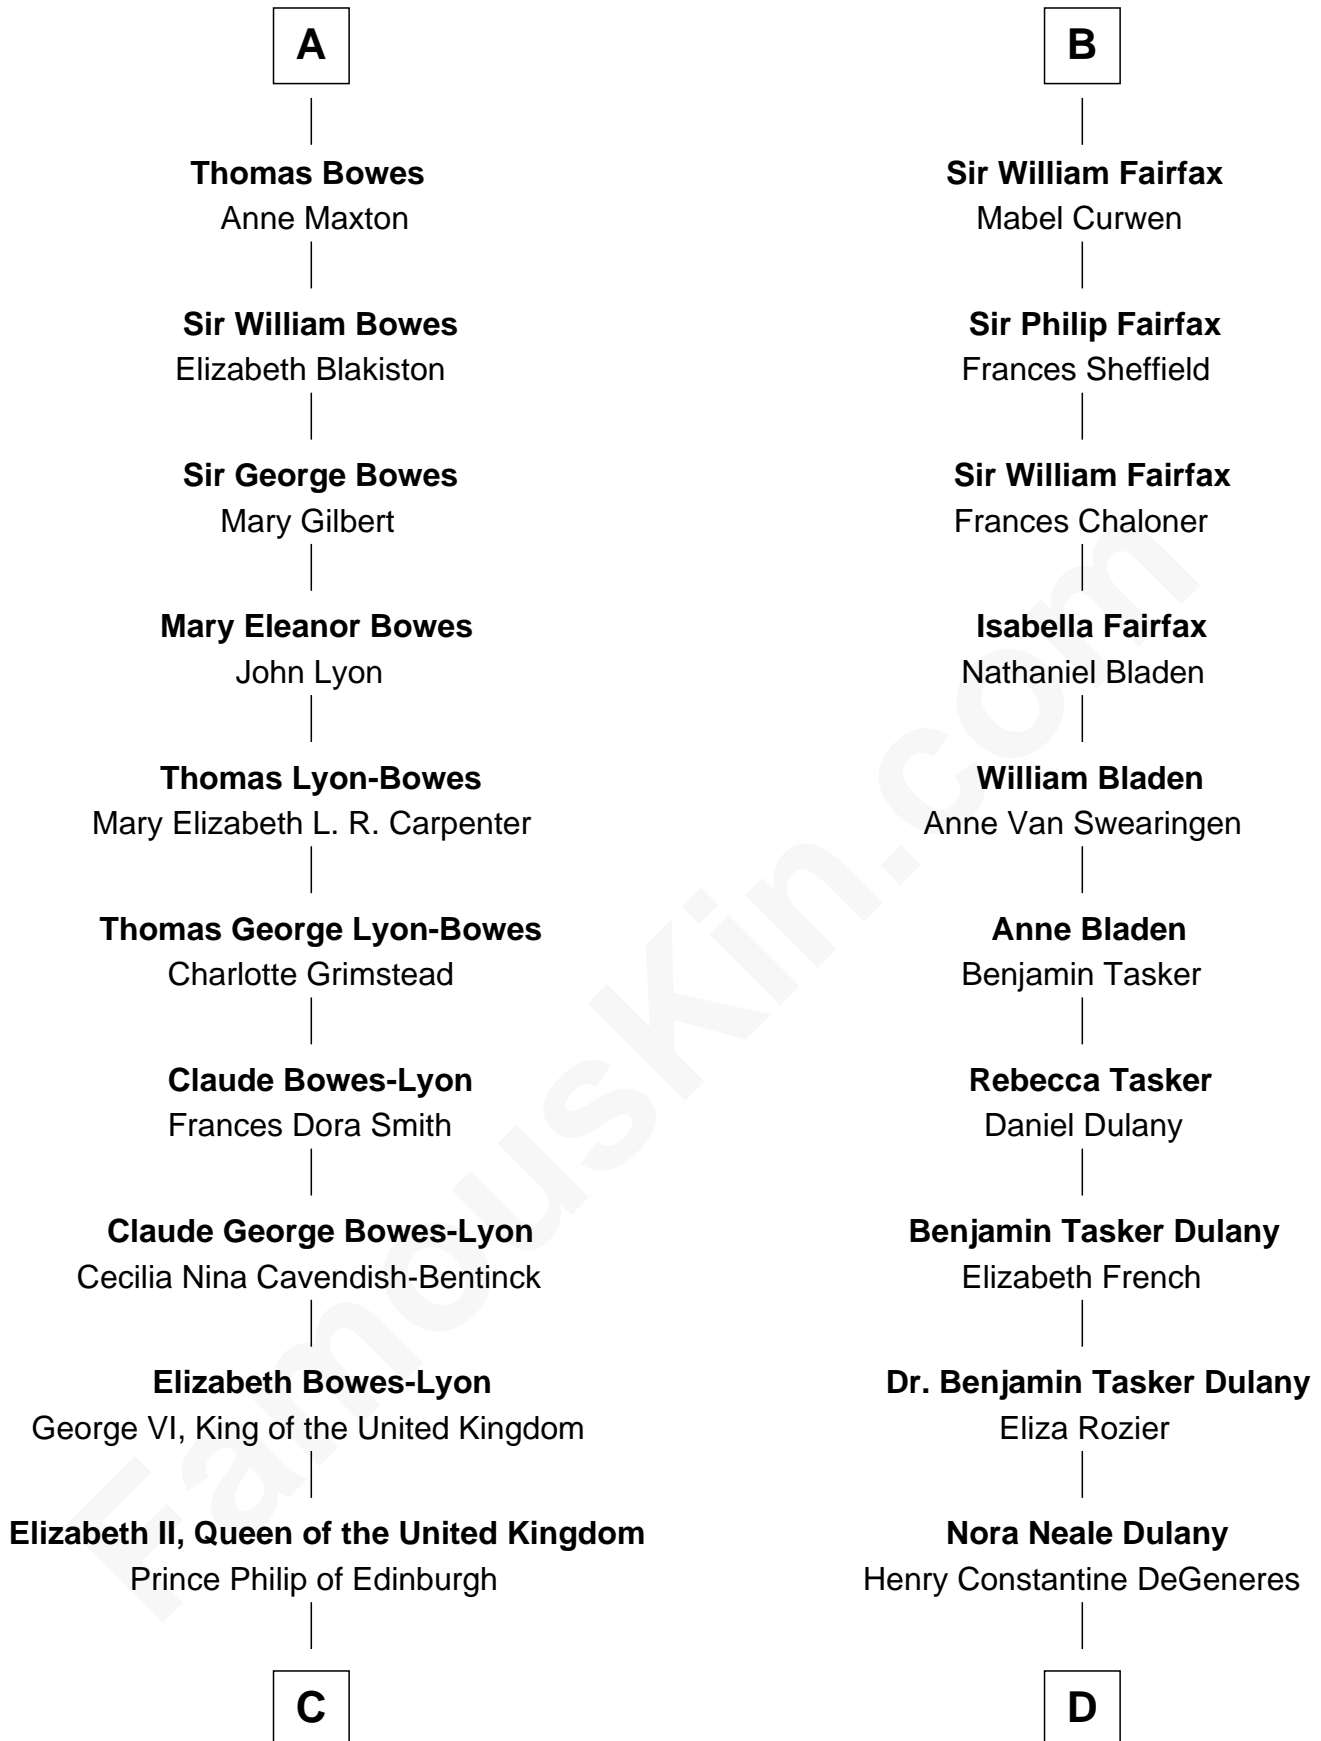

FamousKin.com Relationship Chart of

Prince William

Prince of Wales

18th cousin 3 times removed of

Ellen DeGeneres

Comedienne and TV Personality

Henry Fitzhugh

Joan Scrope

C

Charles III, King of the United Kingdom

Princess Diana Frances Spencer

Prince William

Prince of Wales

D

Joseph C. DeGeneres

Mary Whittemore