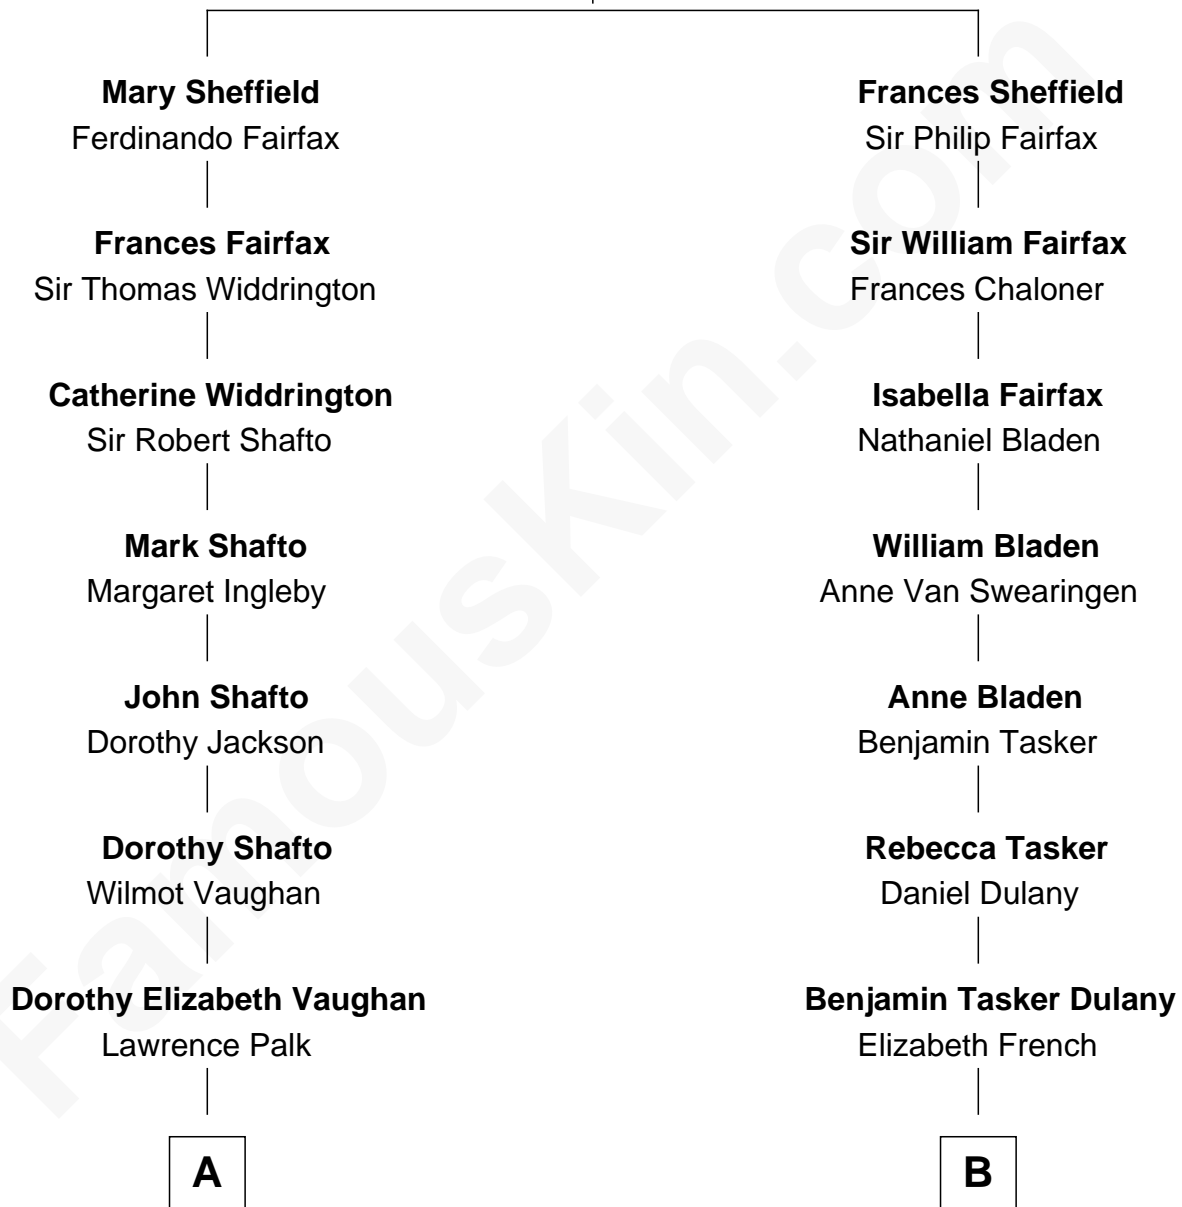

# FamousKin.com Relationship Chart of

**Prince William**

*Prince of Wales*

13th cousin of

**Ellen DeGeneres**

*Comedienne and TV Personality*

**Edmund Sheffield**

Ursula Tyrwhitt

**A**

**Elizabeth Malet Palk**  
Sir Horace Beauchamp Seymour

**Adelaide Horatia Elizabeth Seymour**  
Frederick Spencer

**Charles Robert Spencer**  
Margaret Baring

**Albert Edward John Spencer**  
Cynthia Elinor Beatrix Hamilton

**Edward John Spencer**  
Frances Ruth Burke Roche

**Princess Diana Frances Spencer**  
Charles III, King of the United Kingdom

**Prince William**  
*Prince of Wales*

**B**

**Dr. Benjamin Tasker Dulany**  
Eliza Rozier