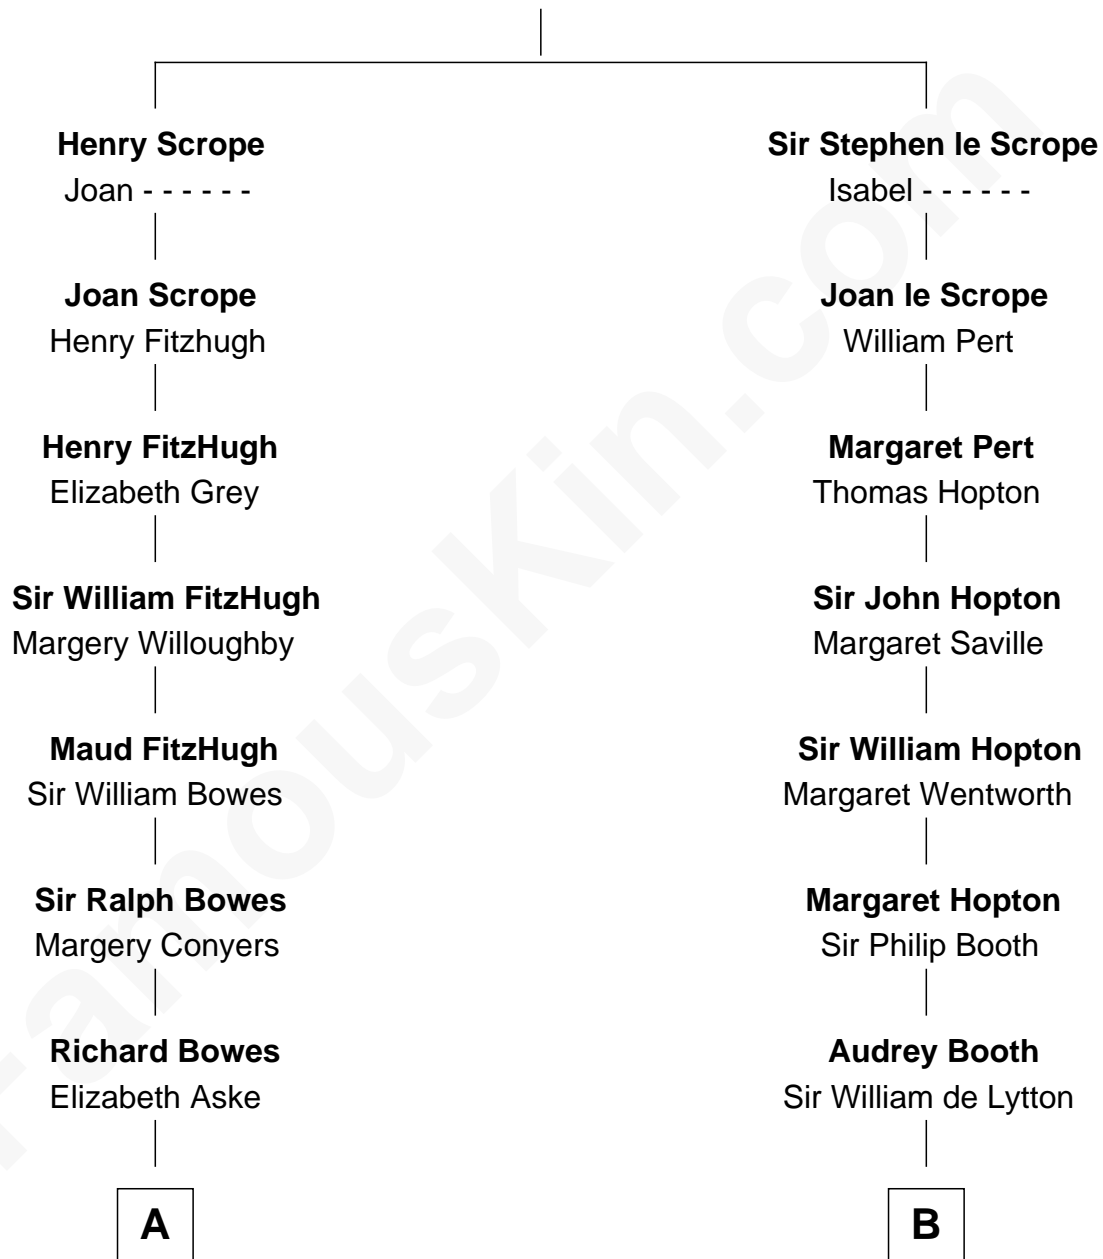

# FamousKin.com Relationship Chart of

**Prince William**

*Prince of Wales*

20th cousin of

**Upton Sinclair**

*Pulitzer Prize Winning Novelist*

**Sir Geoffrey le Scrope**

Ivetta de Ros

**C**

**Elizabeth Bowes-Lyon**

George VI, King of the United Kingdom

**Elizabeth II, Queen of the United Kingdom**

Prince Philip of Edinburgh

**Charles III, King of the United Kingdom**

Princess Diana Frances Spencer

**Prince William**

*Prince of Wales*

**D**

**Sarah Skipwith Kennon**

Arthur Sinclair

**Arthur Sinclair**

Lelia Imogen Dawley

**Upton Beall Sinclair**