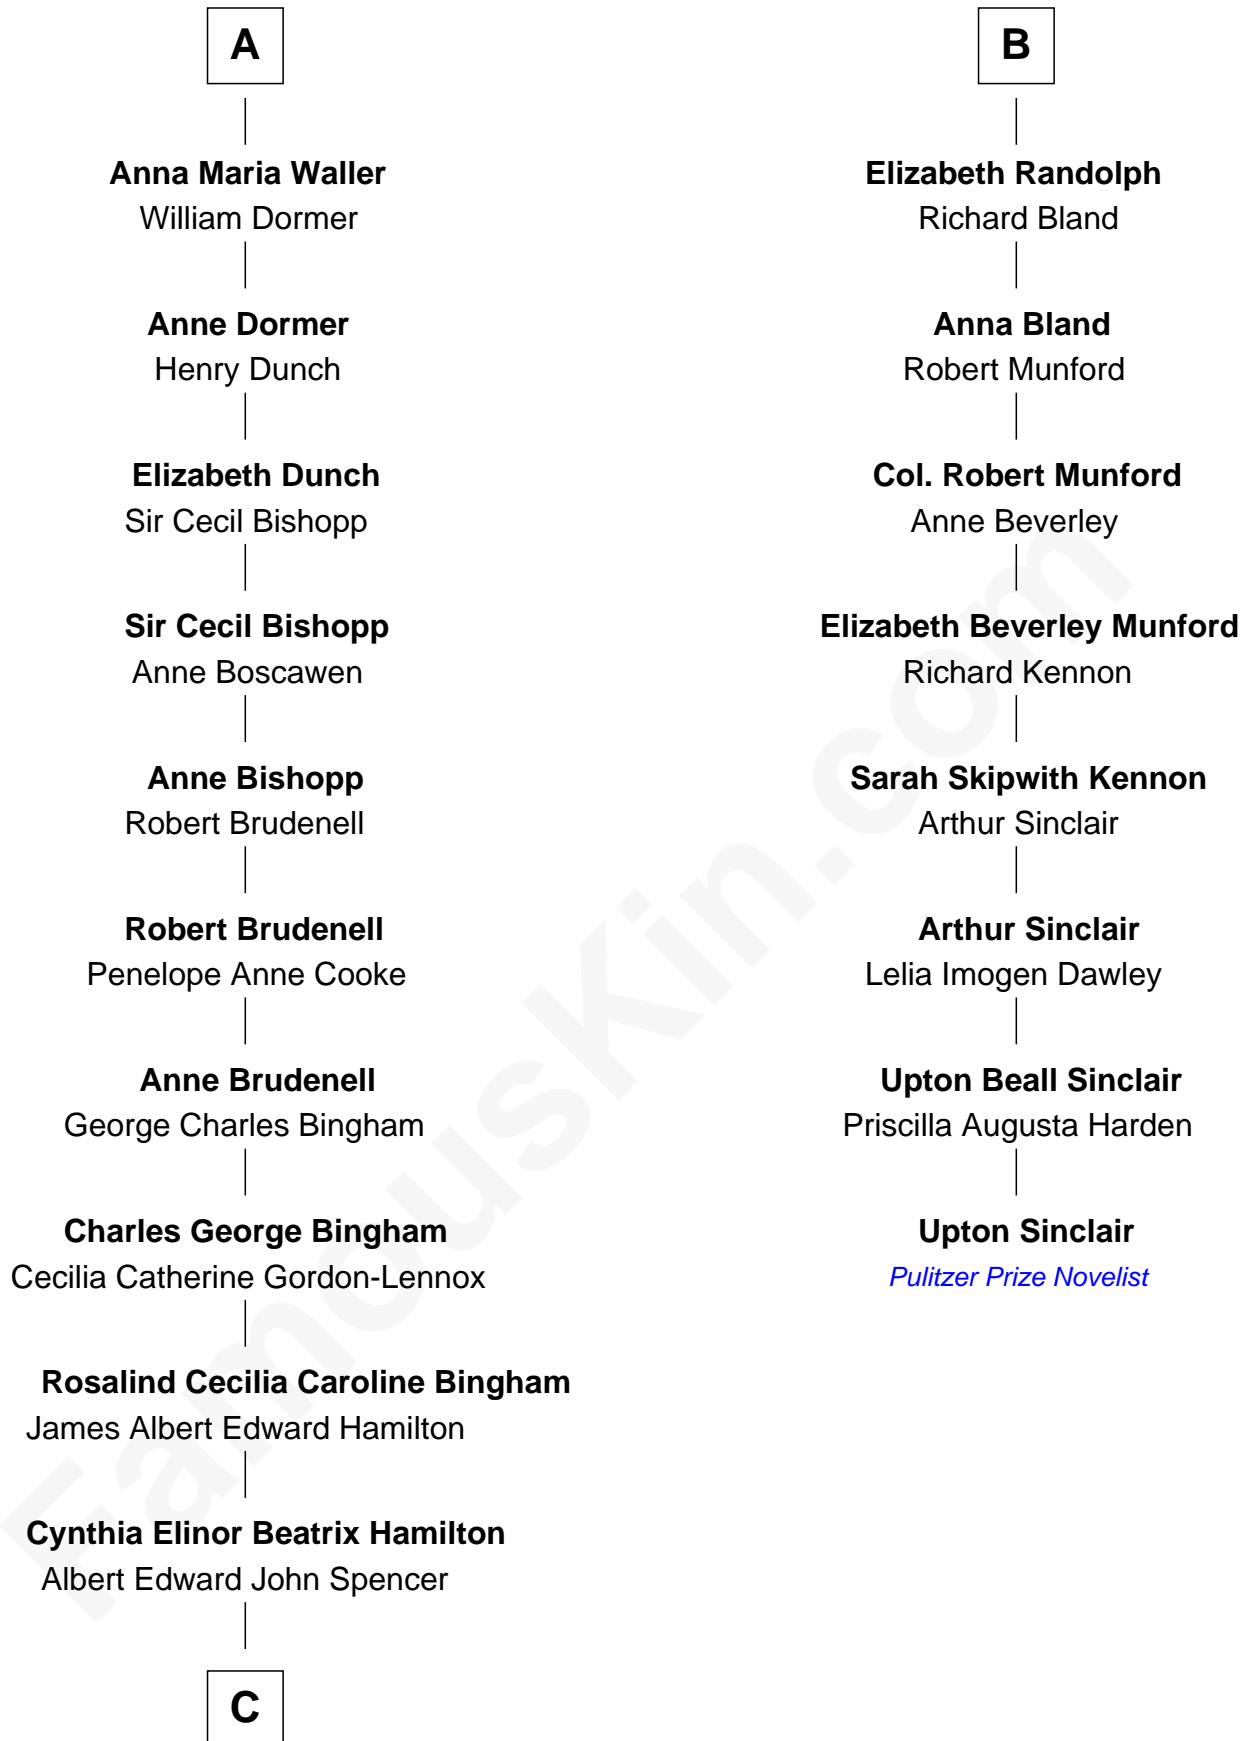

FamousKin.com Relationship Chart of

Prince William

Prince of Wales

14th cousin 5 times removed of

Upton Sinclair

Pulitzer Prize Winning Novelist

Richard Vere

Isabel Green

Mary Brett

Henry Isham

Katherine Banks

Mary Isham

Col. William Randolph

B

C

Edward John Spencer
Frances Ruth Burke Roche