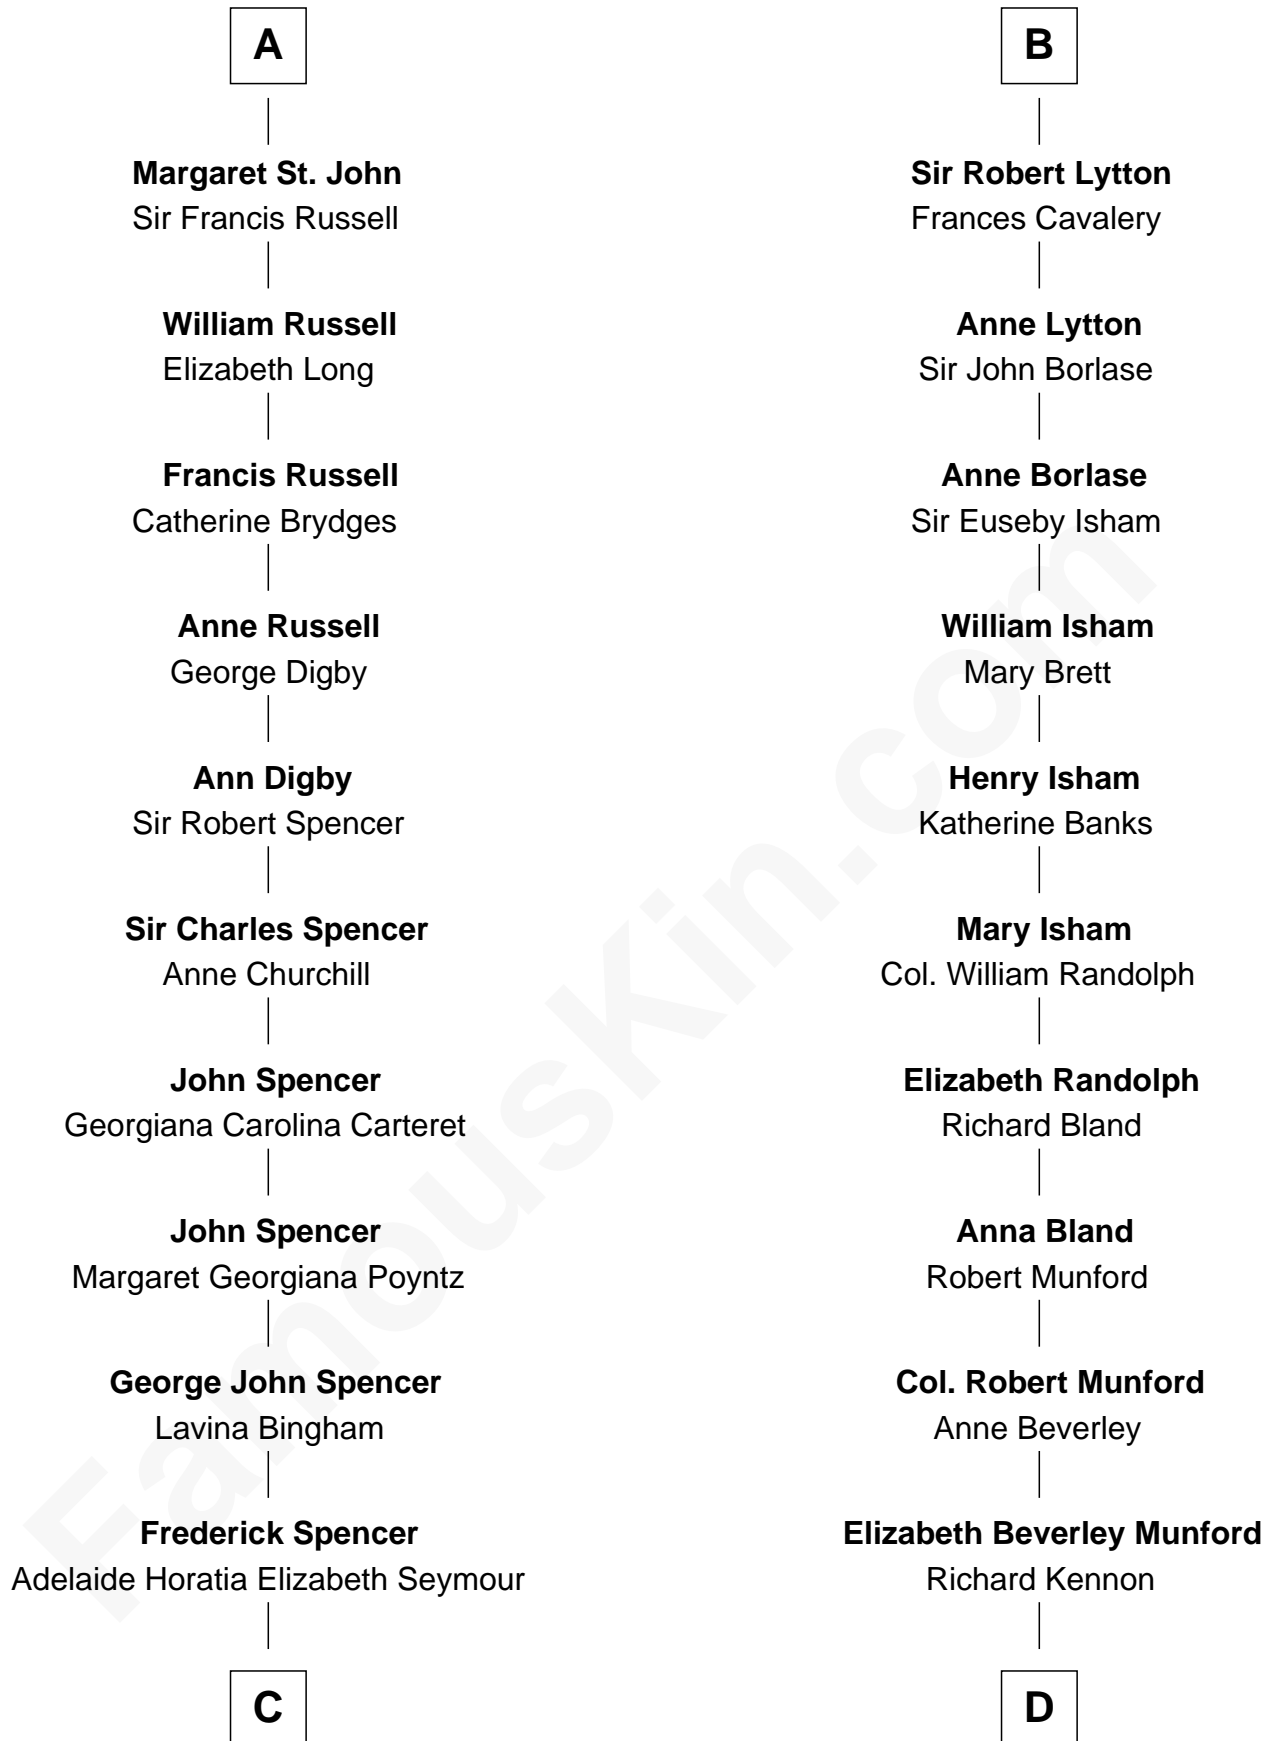

# FamousKin.com Relationship Chart of

**Prince William**

*Prince of Wales*

20th cousin 1 time removed of

**Upton Sinclair**

*Pulitzer Prize Winning Novelist*

**Pain de Tibetot**

Agnes de Ros

**Sir John de Tibetot**  
Margaret de Badlesmere

**Sir Robert de Tibetot**  
Margaret Deincourt

**Elizabeth de Tibetot**  
Sir Philip le Despencer

**Margery Despencer**  
Sir Roger Wentworth

**Henry Wentworth**  
Elizabeth Howard

**Margery Wentworth**  
Sir William Waldegrave

**Margaret Waldegrave**  
Sir John St. John

**A**

**Sir John de Tibetot**  
Margaret de Badlesmere

**Sir Robert de Tibetot**  
Margaret Deincourt

**Elizabeth de Tibetot**  
Sir Philip le Despencer

**Margery Despencer**  
Sir Roger Wentworth

**Margaret Wentworth**  
Sir William Hopton

**Margaret Hopton**  
Sir Philip Booth

**Audrey Booth**  
Sir William de Lytton

**B**

**C**

**Charles Robert Spencer**