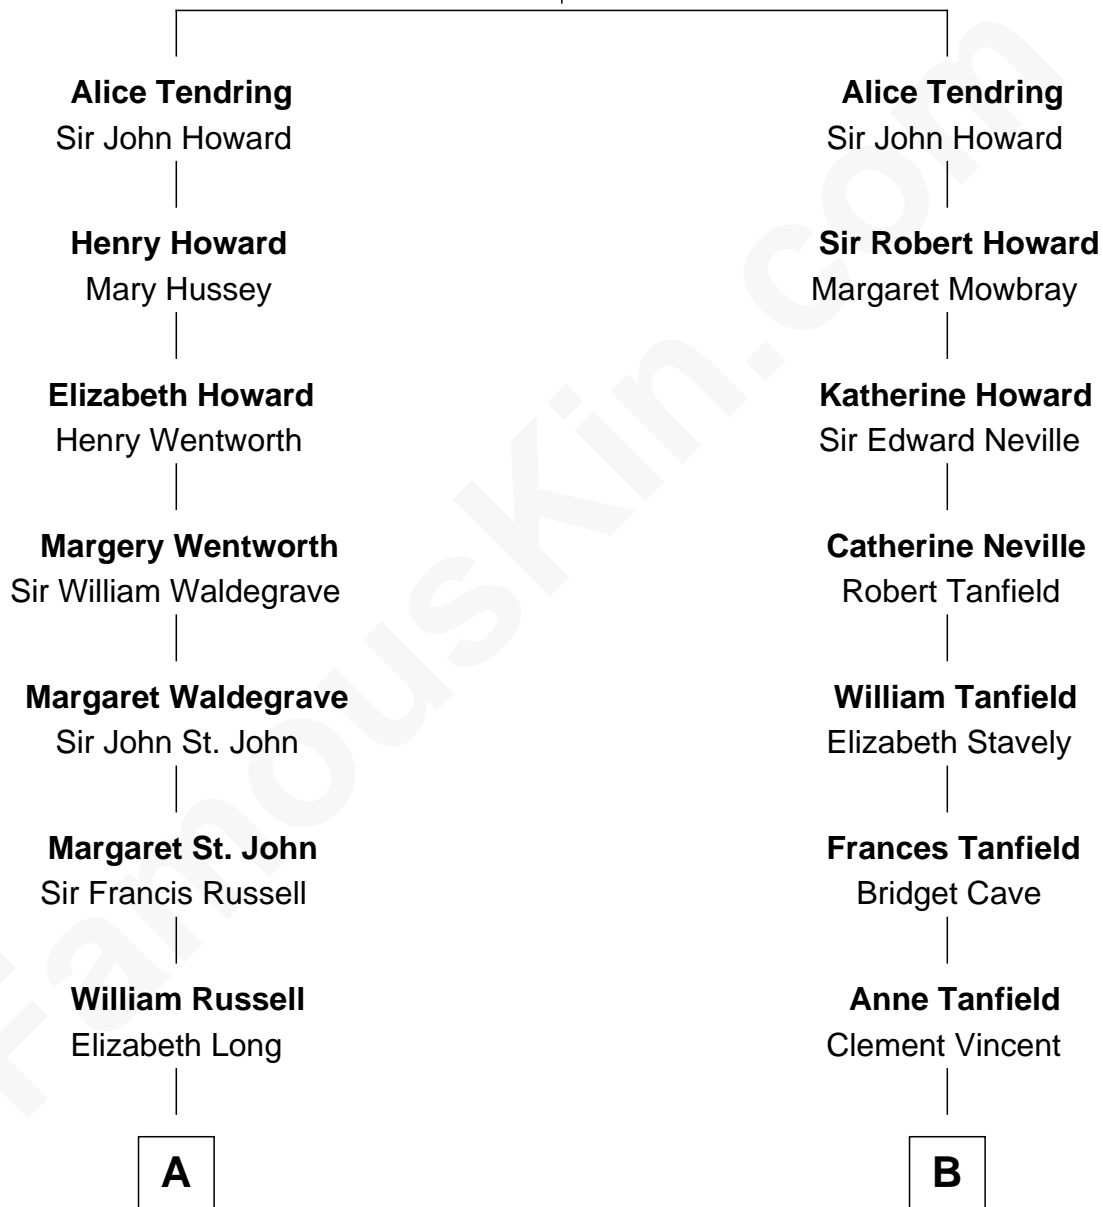

FamousKin.com Relationship Chart of

Prince William

Prince of Wales

18th cousin 1 time removed of

Upton Sinclair

Pulitzer Prize Winning Novelist

Sir William Tendring

Katherine Mylde

A

Francis Russell
Catherine Brydges

Anne Russell
George Digby

Ann Digby
Sir Robert Spencer

Sir Charles Spencer
Anne Churchill

John Spencer
Georgiana Carolina Carteret

John Spencer
Margaret Georgiana Poyntz

George John Spencer
Lavina Bingham

Frederick Spencer
Adelaide Horatia Elizabeth Seymour

Charles Robert Spencer
Margaret Baring

Albert Edward John Spencer
Cynthia Elinor Beatrix Hamilton

C

B

Elizabeth Vincent
Richard Lane

Dorothy Lane
William Randolph