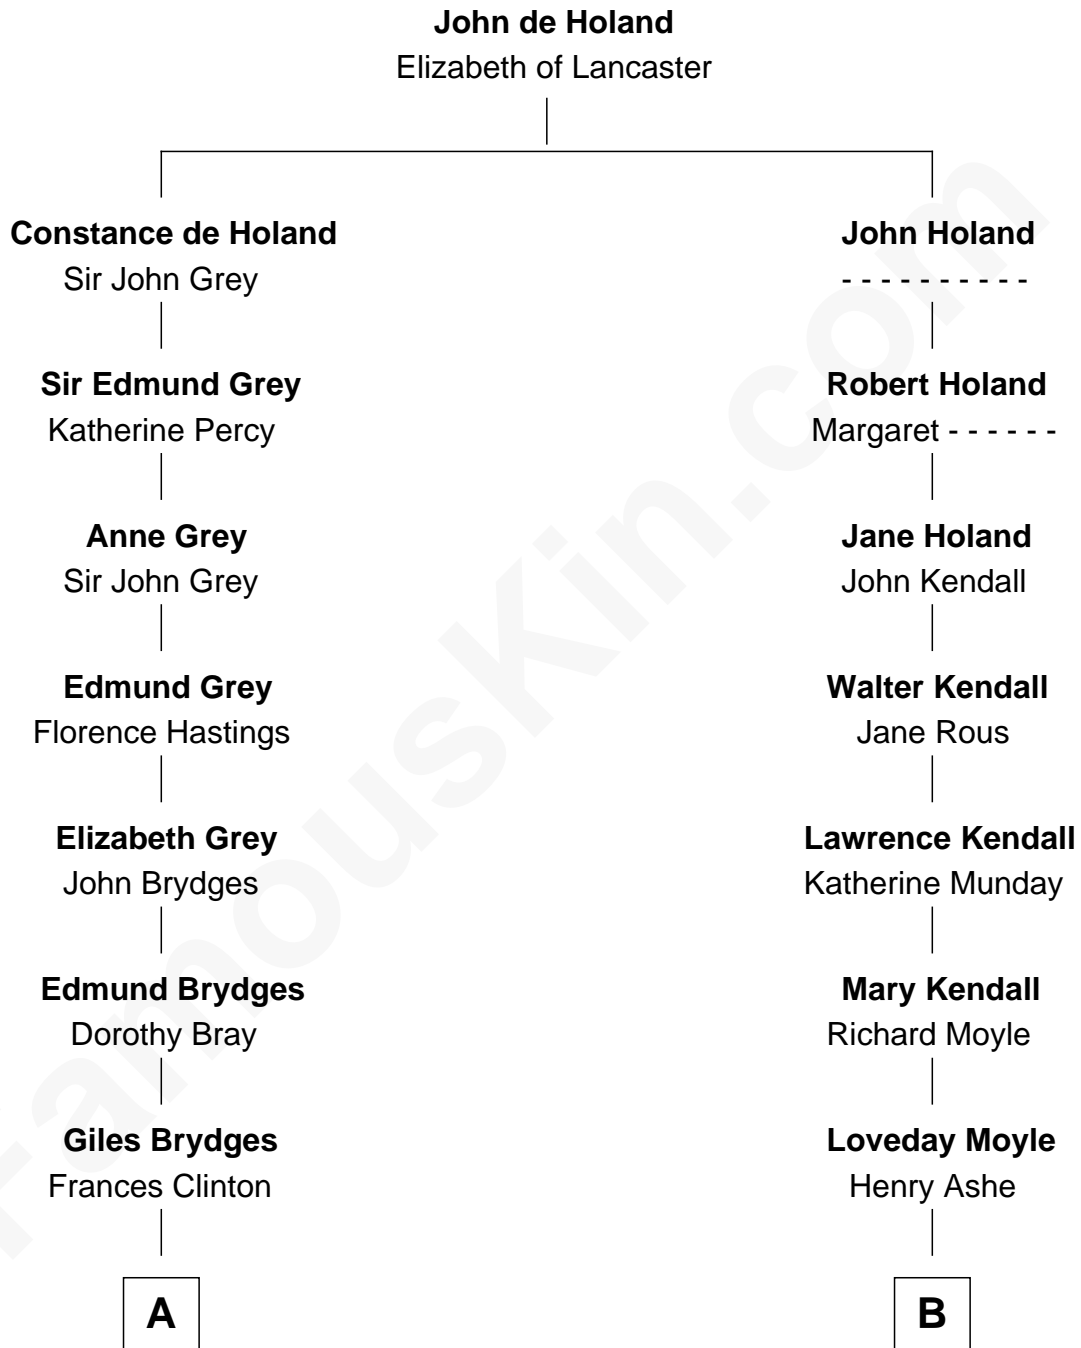

FamousKin.com
Relationship Chart of
Prince William
Prince of Wales

16th cousin 3 times removed of
Buckminster Fuller
Author, Architect, and Inventor

A

Catherine Brydges

Francis Russell

Anne Russell

George Digby

Ann Digby

Sir Robert Spencer

Sir Charles Spencer

Anne Churchill

John Spencer

Georgiana Carolina Carteret

John Spencer

Margaret Georgiana Poyntz

George John Spencer

Lavina Bingham

Frederick Spencer

Adelaide Horatia Elizabeth Seymour

Charles Robert Spencer

Margaret Baring

Albert Edward John Spencer

Cynthia Elinor Beatrix Hamilton