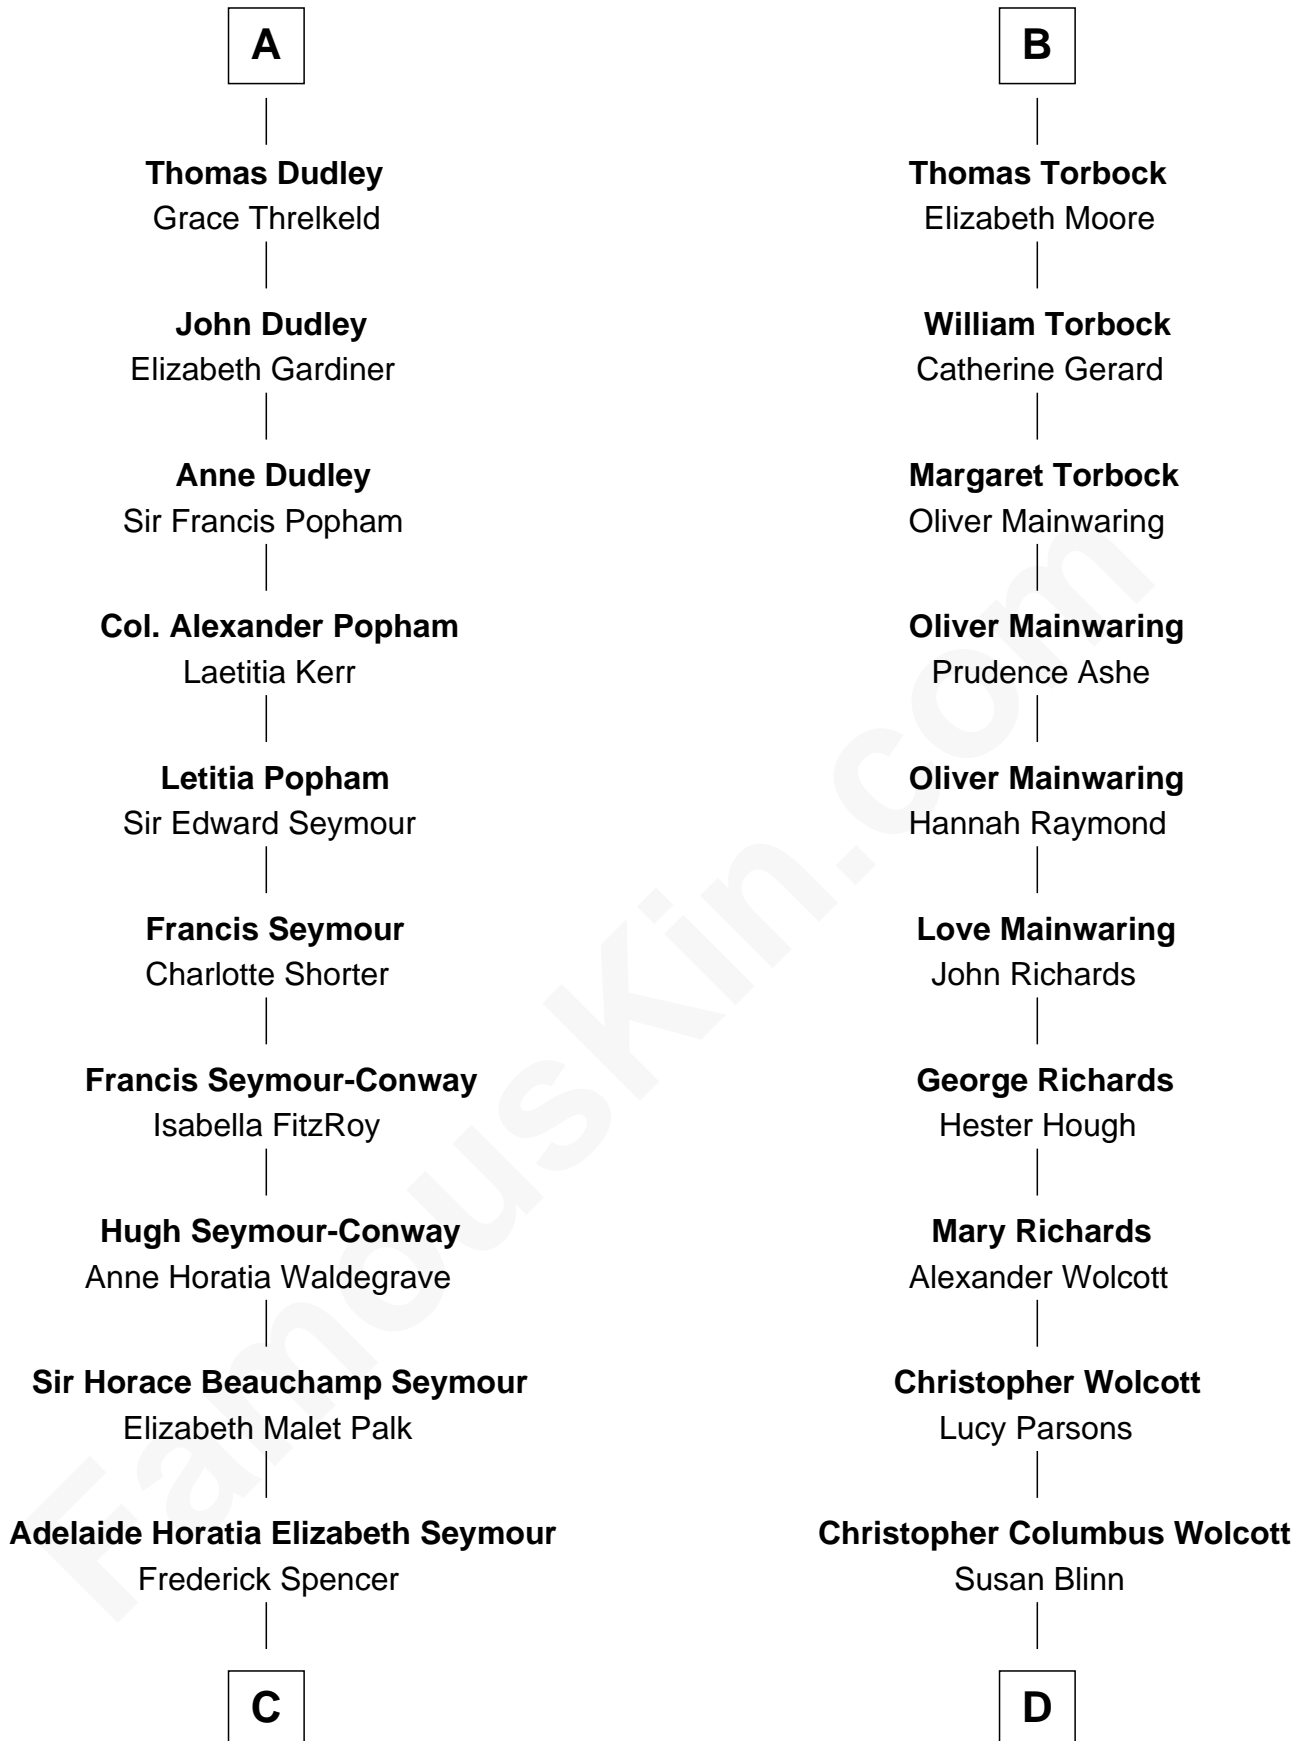

FamousKin.com

Relationship Chart of

Prince William

Prince of Wales

19th cousin 2 times removed of

Buckminster Fuller
Author, Architect, and Inventor

C

Charles Robert Spencer

Margaret Baring

Albert Edward John Spencer

Cynthia Elinor Beatrix Hamilton

Edward John Spencer

Frances Ruth Burke Roche

Princess Diana Frances Spencer

Charles III, King of the United Kingdom

Prince William