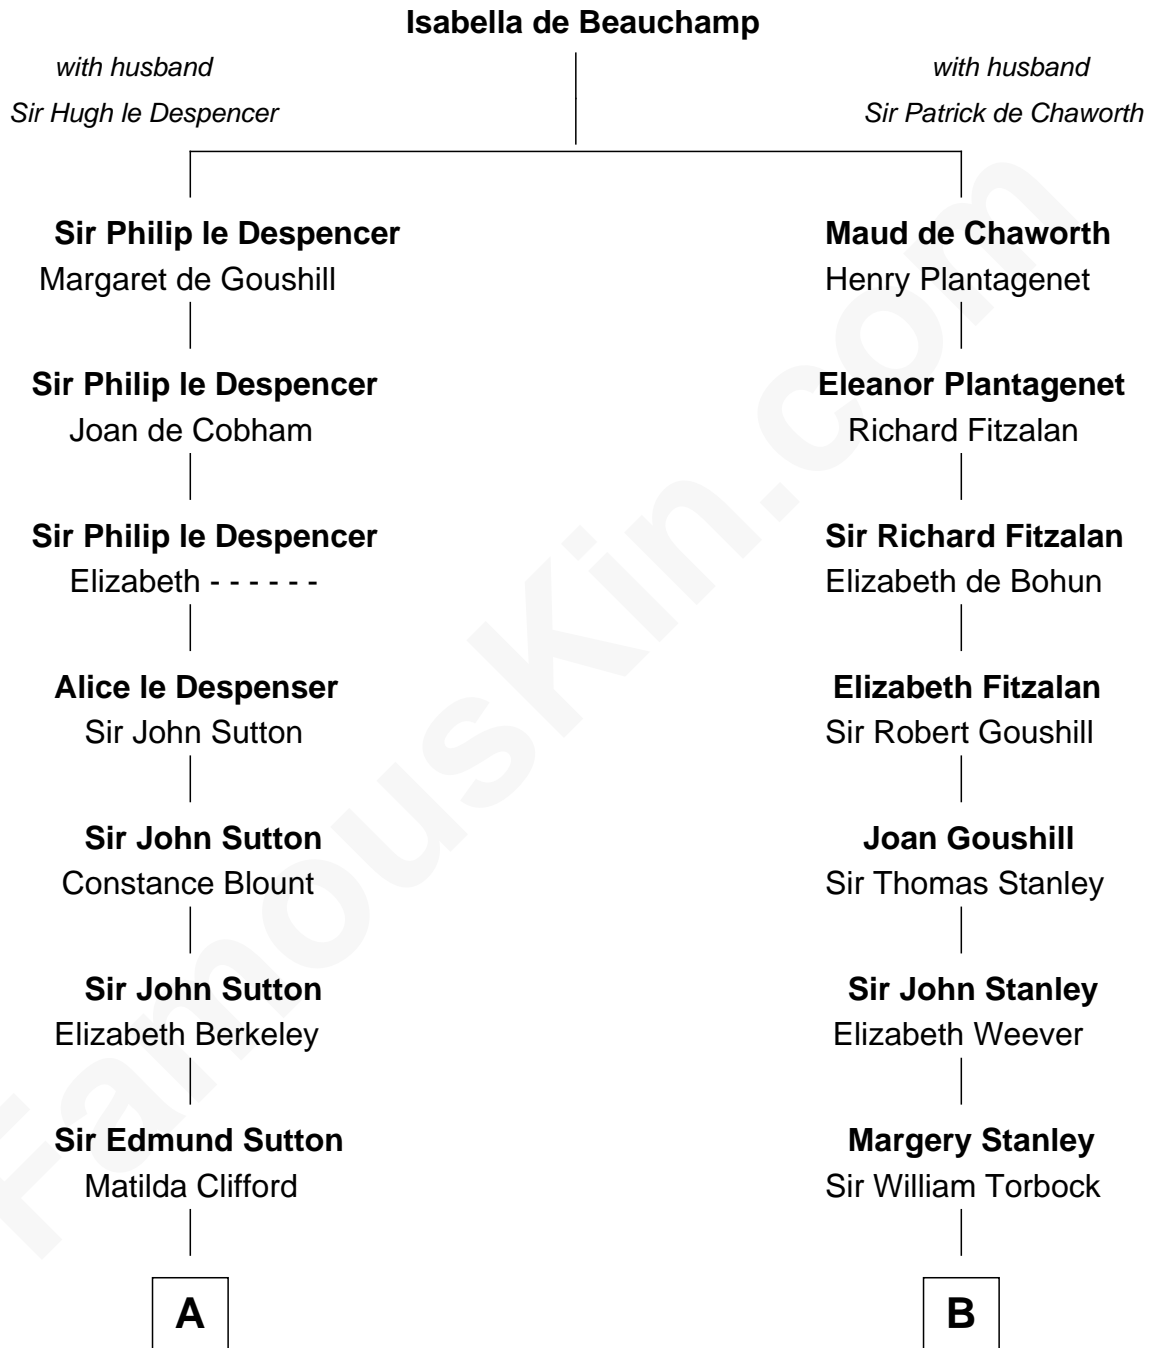

FamousKin.com

Relationship Chart of

Prince William

Prince of Wales

19th cousin 2 times removed of

Buckminster Fuller
Author, Architect, and Inventor

C

Charles Robert Spencer

Margaret Baring

Albert Edward John Spencer

Cynthia Elinor Beatrix Hamilton

Edward John Spencer

Frances Ruth Burke Roche

Princess Diana Frances Spencer

Charles III, King of the United Kingdom

Prince William