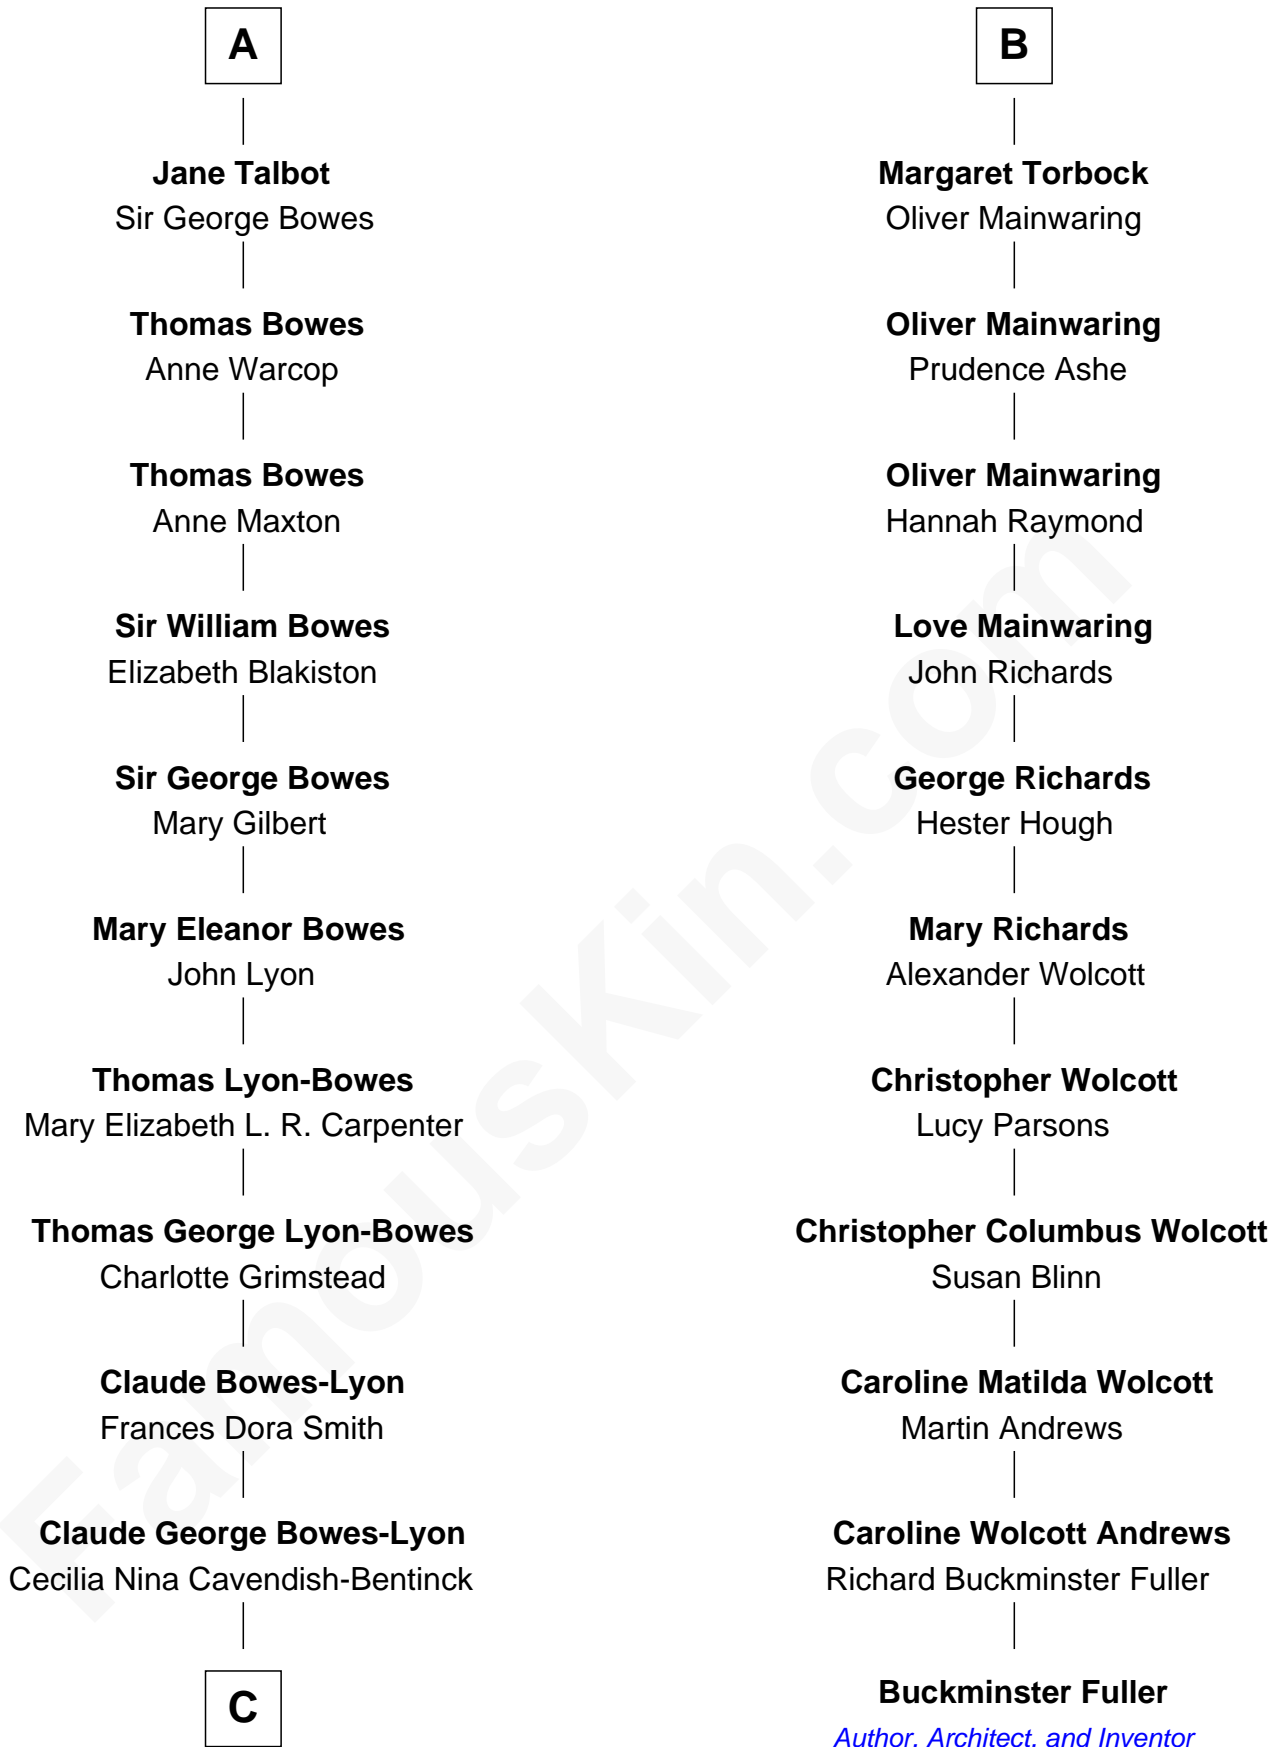

FamousKin.com

Relationship Chart of

Prince William

Prince of Wales

17th cousin 3 times removed of

Buckminster Fuller
Author, Architect, and Inventor

C

Elizabeth Bowes-Lyon

George VI, King of the United Kingdom

Elizabeth II, Queen of the United Kingdom

Prince Philip of Edinburgh

Charles III, King of the United Kingdom

Princess Diana Frances Spencer

Prince William

Prince of Wales