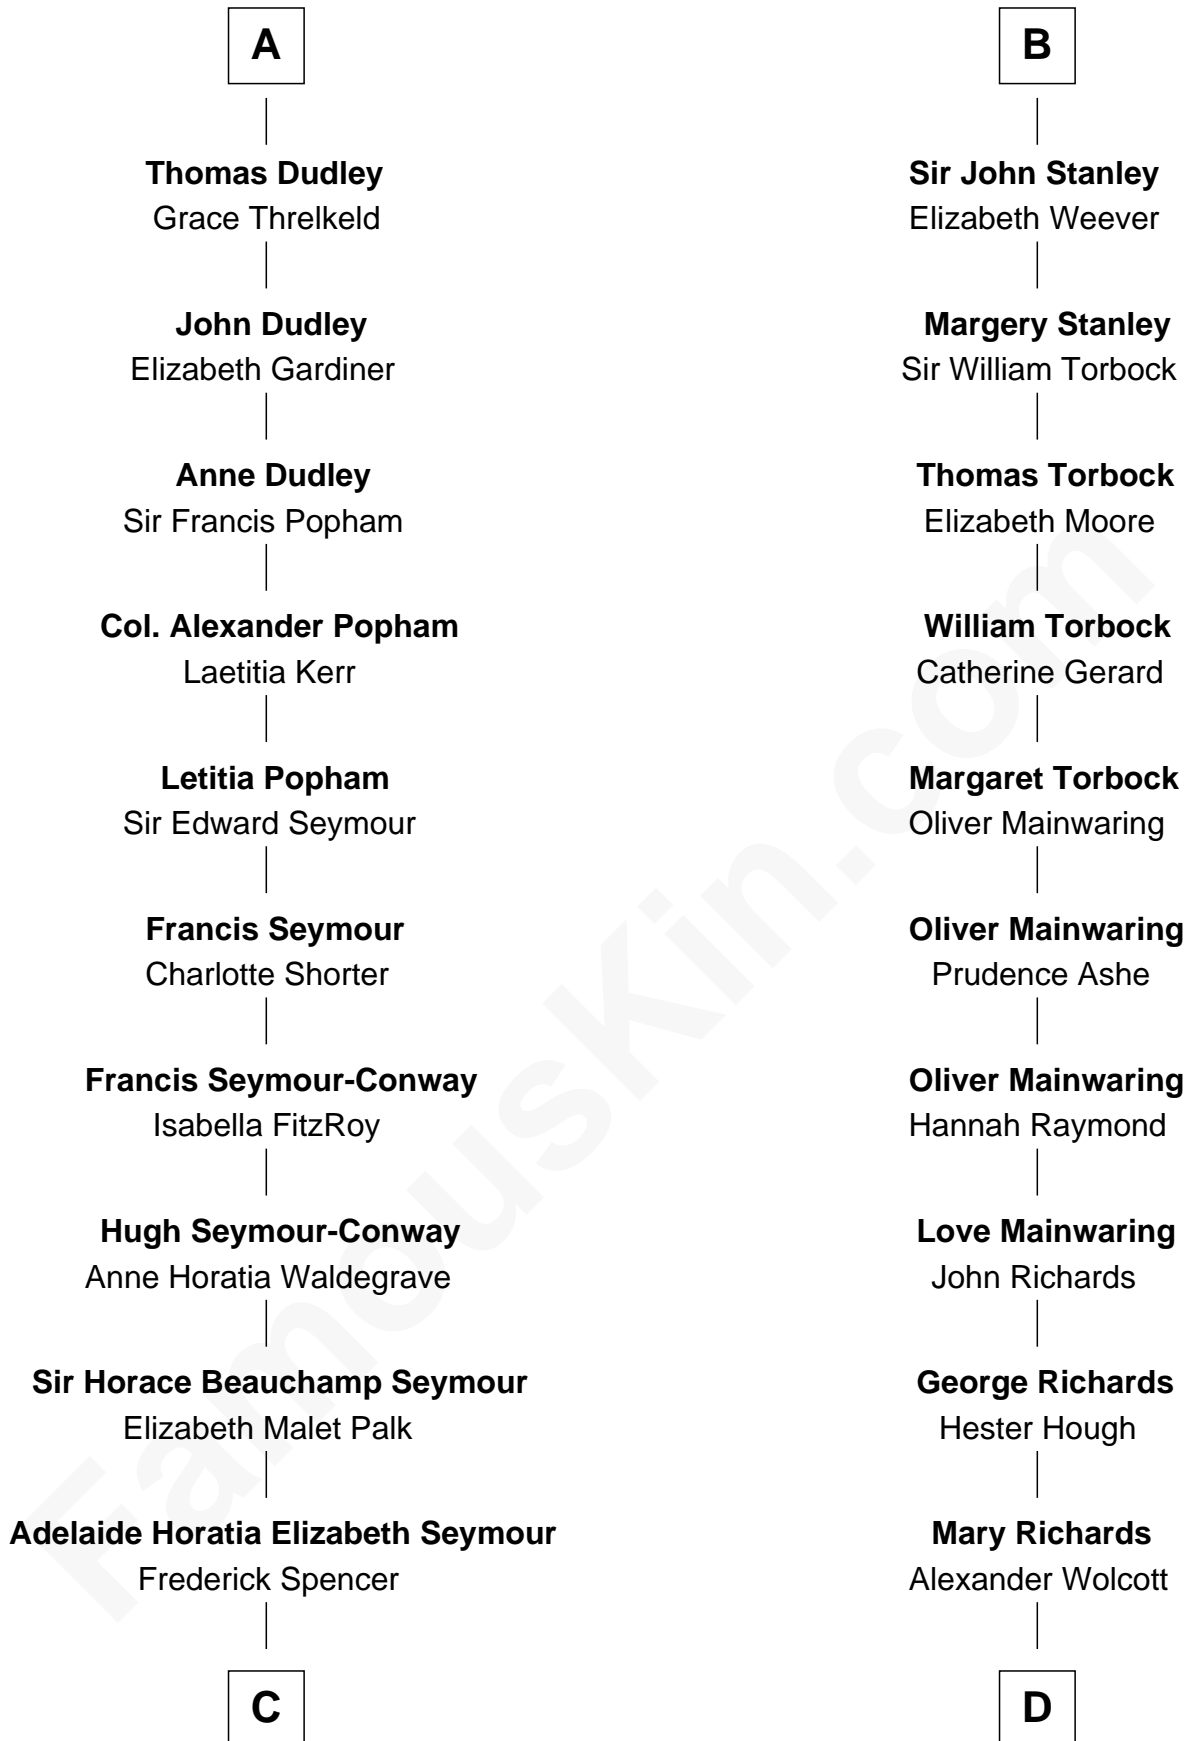

FamousKin.com Relationship Chart of

Prince William

Prince of Wales

21st cousin of

Buckminster Fuller

Author, Architect, and Inventor

William de Braiose

Eva Marshal

Eve de Braiose
Sir William de Cantilupe

Milicent de Cantilupe
Eudo la Zouche

Eve la Zouche
Sir Maurice de Berkeley

Thomas de Berkeley
Katherine de Clyvedon

Sir John Berkeley
Elizabeth Betteshorne

Elizabeth Berkeley
Sir John Sutton

Sir Edmund Sutton
Matilda Clifford

A

Eleanor de Braiose
Sir Humphrey de Bohun

Humphrey de Bohun
Maud de Fiennes

Humphrey de Bohun
Elizabeth Plantagenet

Sir William de Bohun
Elizabeth de Badlesmere

Elizabeth de Bohun
Sir Richard Fitzalan

Elizabeth Fitzalan
Sir Robert Goushill

Joan Goushill
Sir Thomas Stanley

B

C

Charles Robert Spencer

Margaret Baring

Albert Edward John Spencer

Cynthia Elinor Beatrix Hamilton