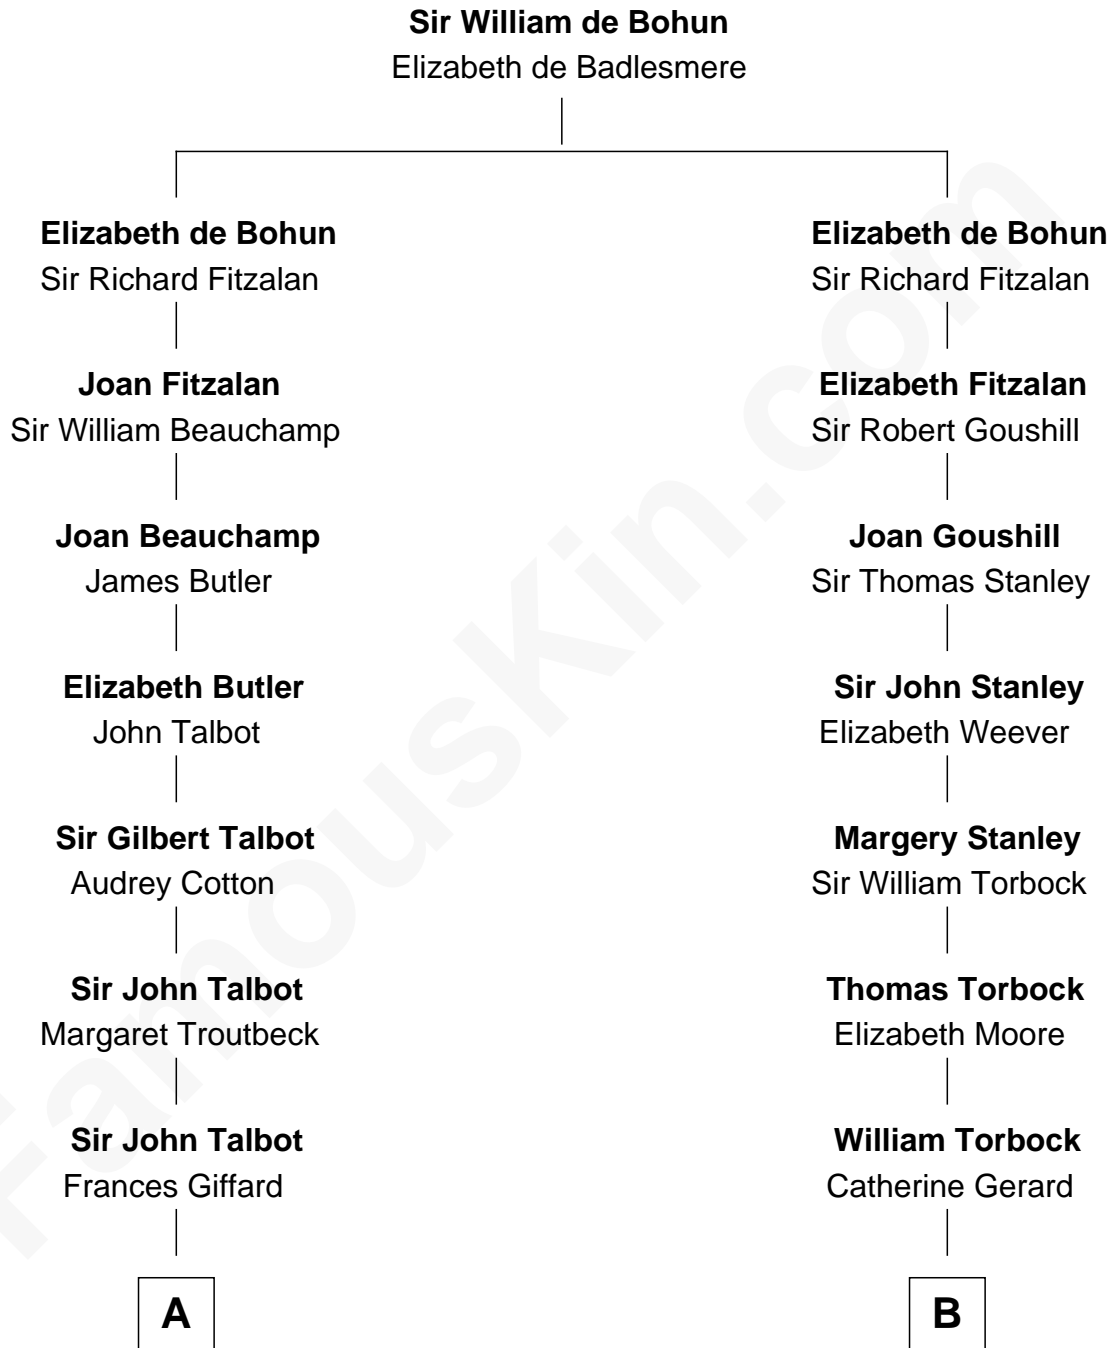

FamousKin.com

Relationship Chart of

Prince William

Prince of Wales

17th cousin 3 times removed of

Buckminster Fuller
Author, Architect, and Inventor

C

Elizabeth Bowes-Lyon

George VI, King of the United Kingdom

Elizabeth II, Queen of the United Kingdom

Prince Philip of Edinburgh

Charles III, King of the United Kingdom

Princess Diana Frances Spencer

Prince William

Prince of Wales