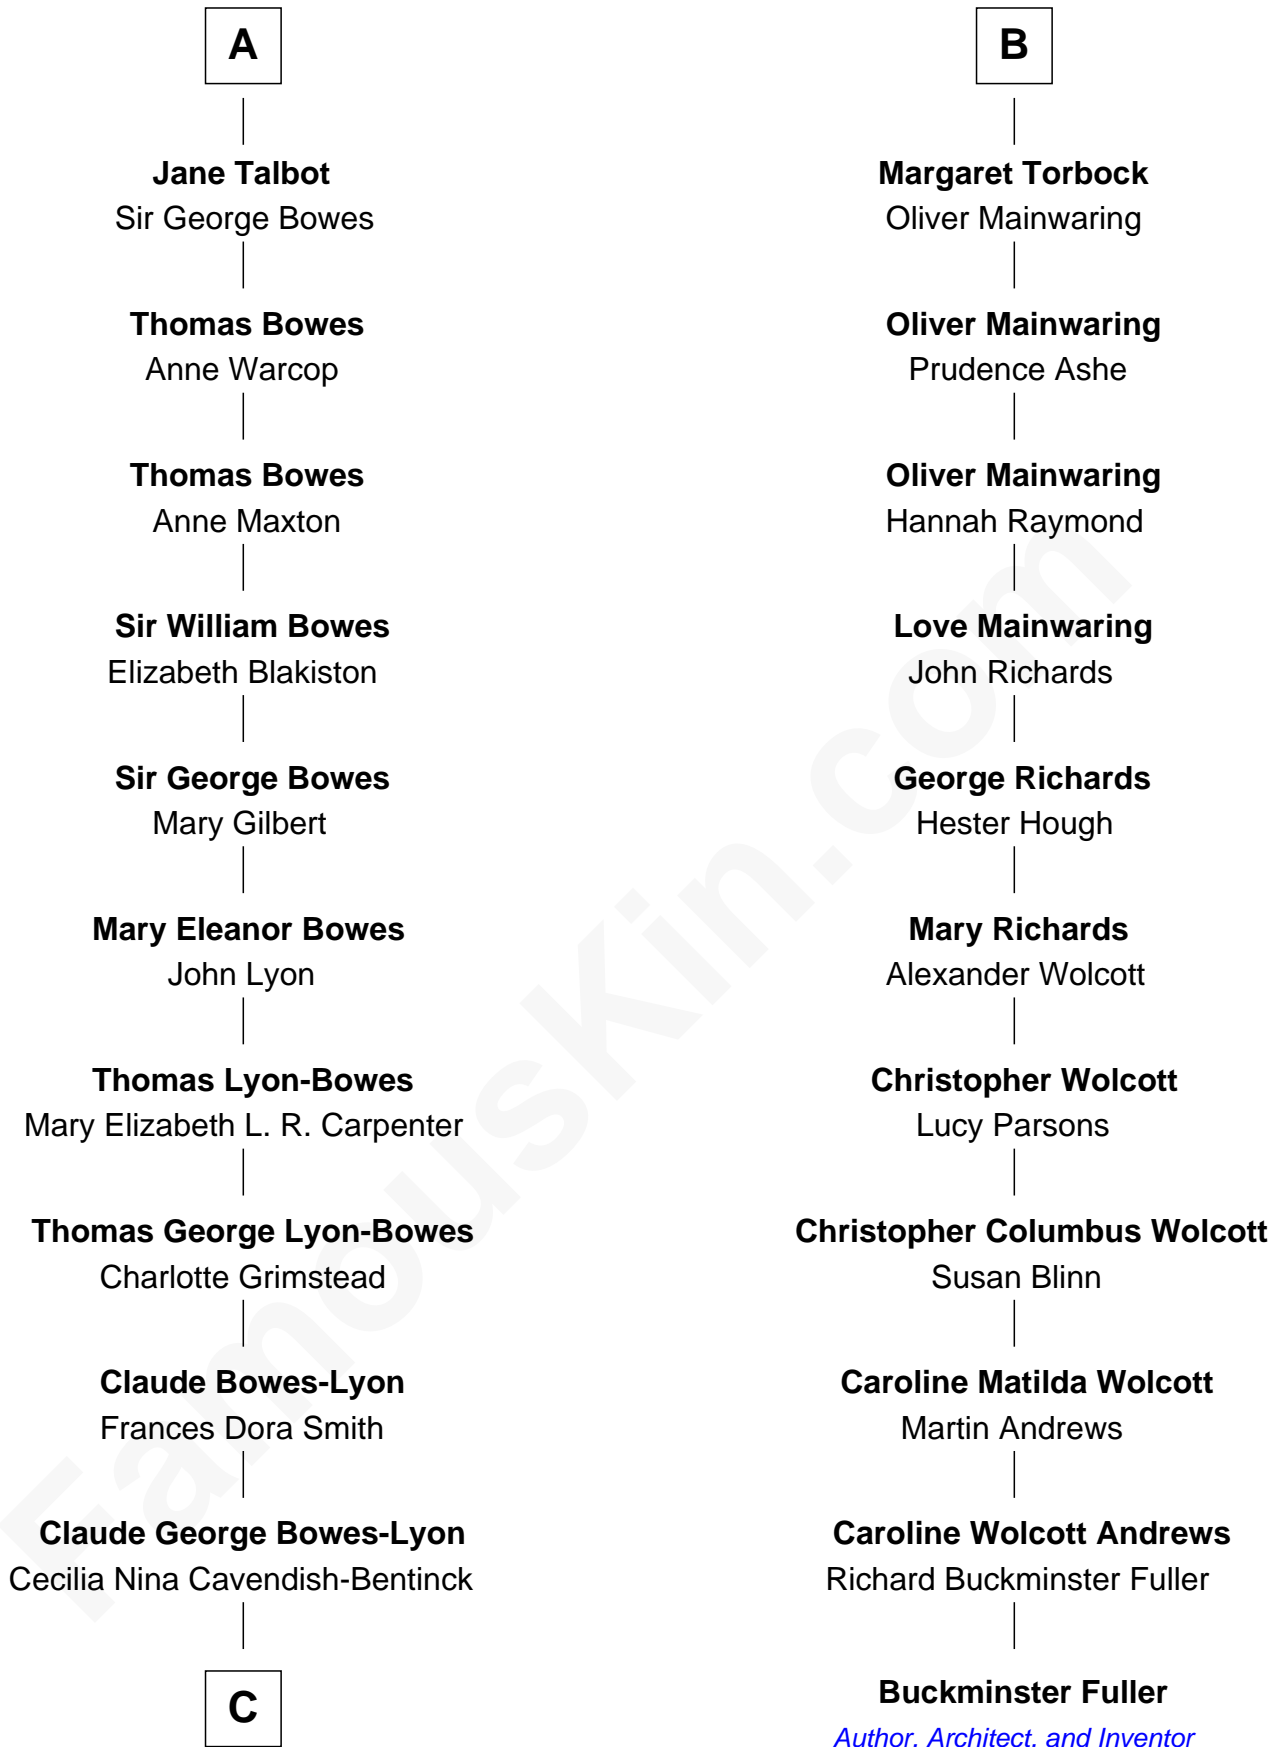

FamousKin.com
Relationship Chart of
Prince William
Prince of Wales

17th cousin 3 times removed of
Buckminster Fuller
Author, Architect, and Inventor

Sir Thomas Lathom

C

Elizabeth Bowes-Lyon

George VI, King of the United Kingdom

Elizabeth II, Queen of the United Kingdom

Prince Philip of Edinburgh

Charles III, King of the United Kingdom

Princess Diana Frances Spencer

Prince William

Prince of Wales

FamousKin.com