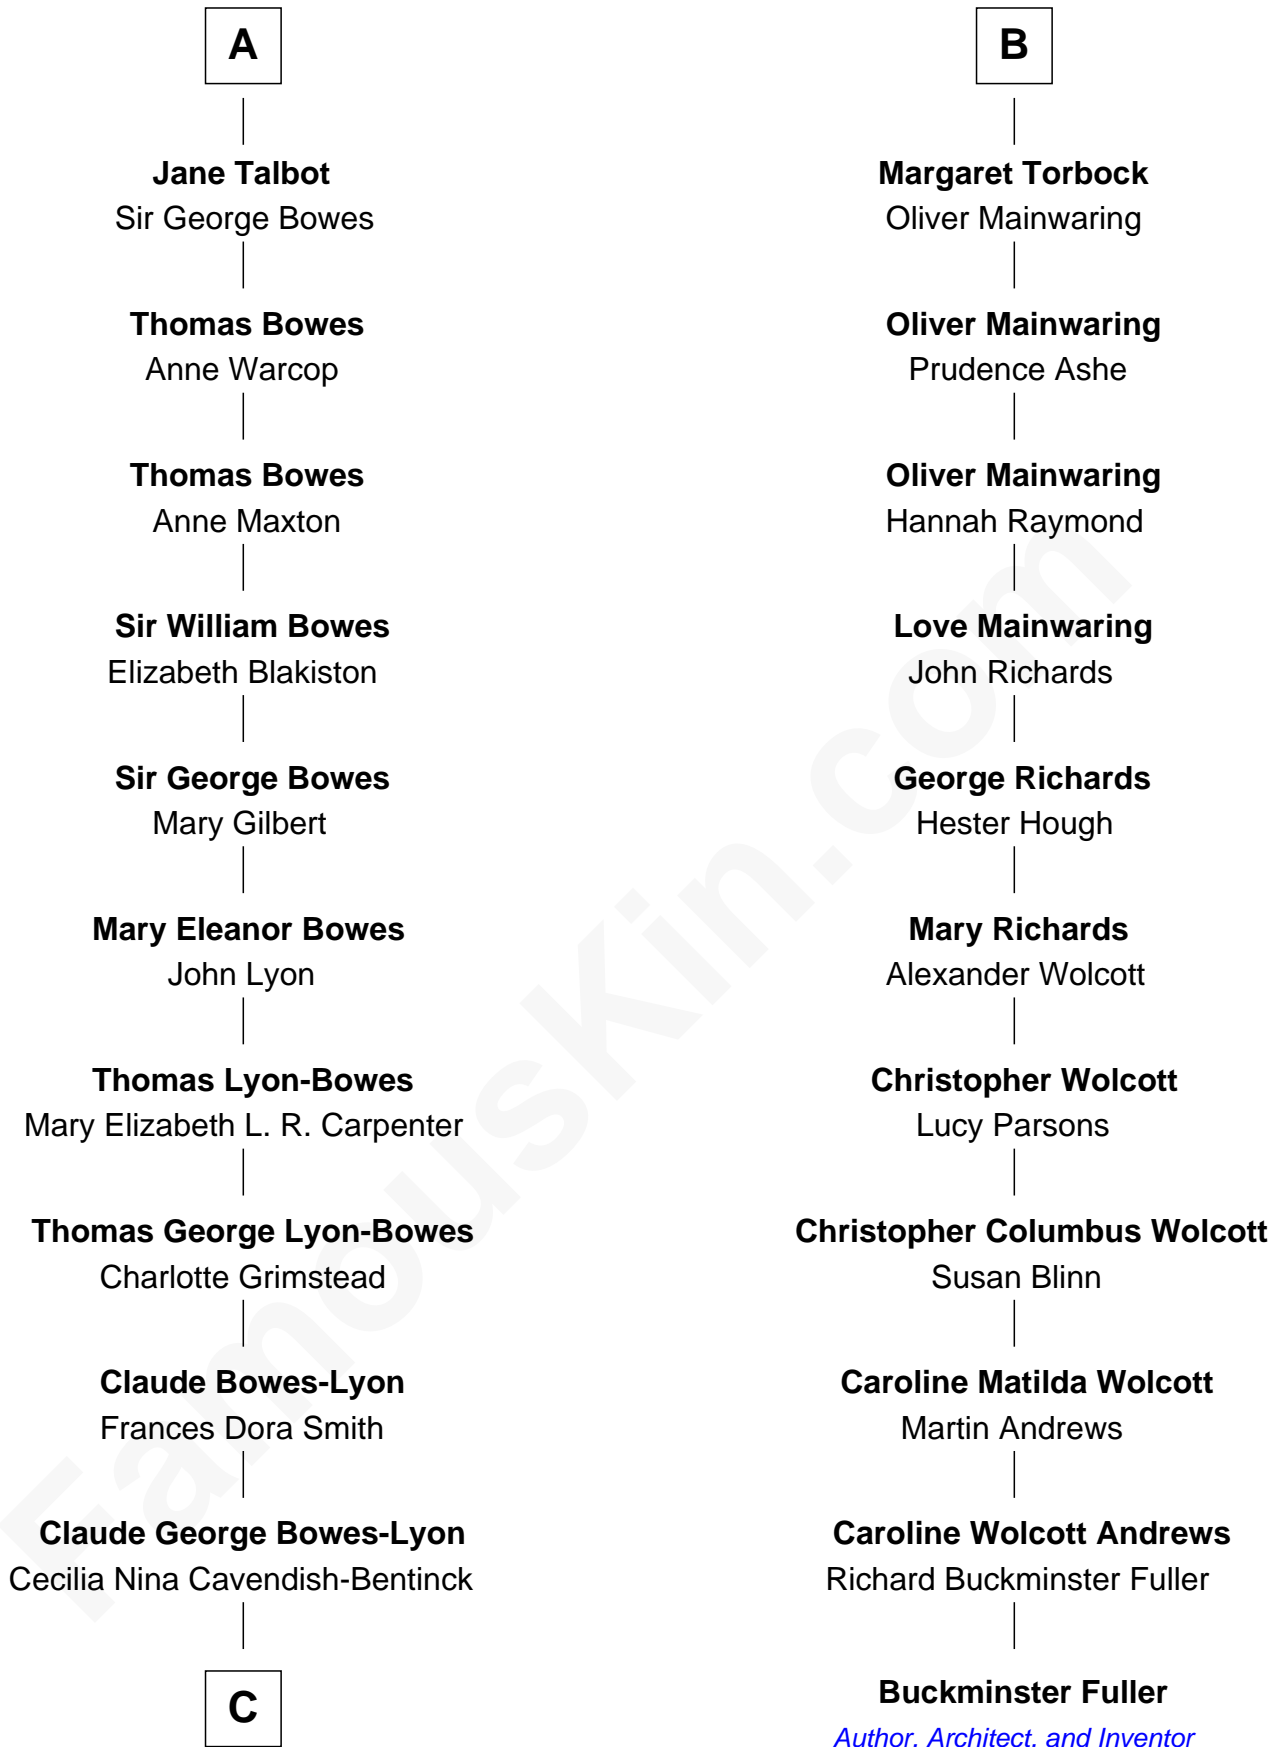

## Relationship Chart of

### Prince William

*Prince of Wales*

17th cousin 3 times removed of

**Buckminster Fuller**  
*Author, Architect, and Inventor*

**C**

**Elizabeth Bowes-Lyon**

George VI, King of the United Kingdom

**Elizabeth II, Queen of the United Kingdom**