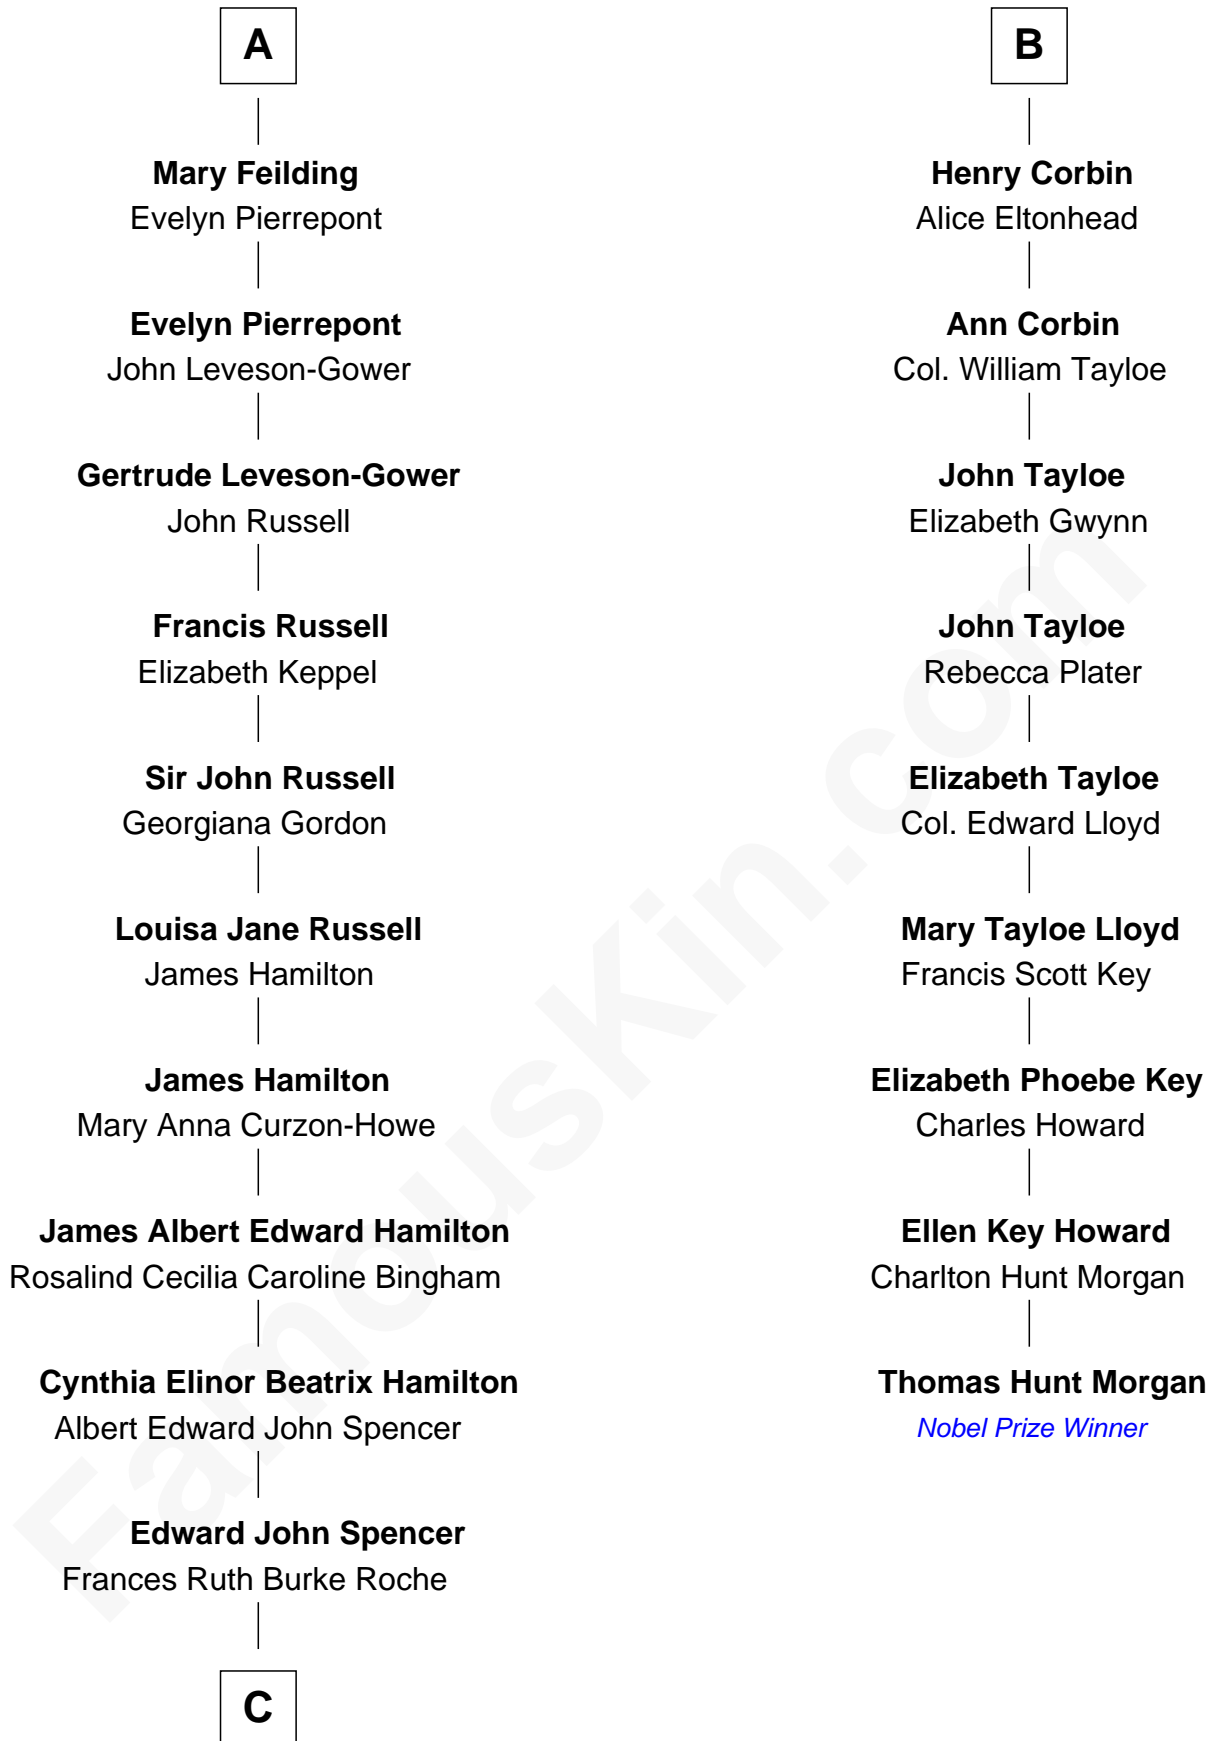

FamousKin.com
Relationship Chart of
Prince William
Prince of Wales

15th cousin 3 times removed of

Thomas Hunt Morgan
Nobel Prize Winner in Physiology or Medicine

C

Princess Diana Frances Spencer
Charles III, King of the United Kingdom