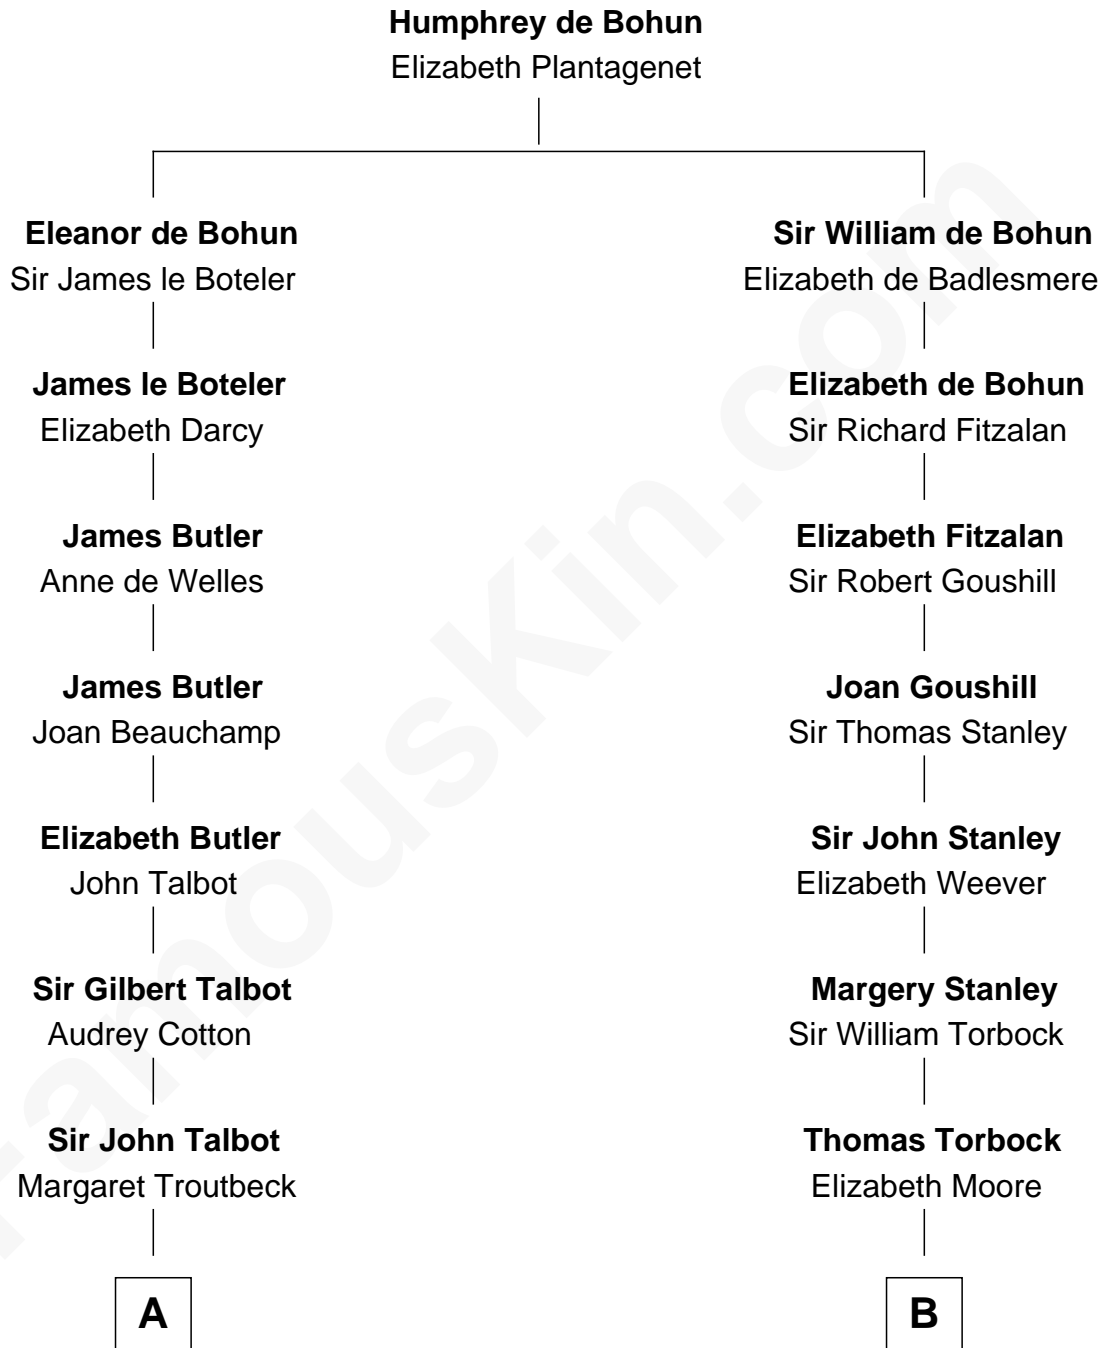

FamousKin.com
Relationship Chart of
Prince William
Prince of Wales

18th cousin 3 times removed of

Thomas Hunt Morgan
Nobel Prize Winner in Physiology or Medicine

C

Claude George Bowes-Lyon
Cecilia Nina Cavendish-Bentinck

Elizabeth Bowes-Lyon
George VI, King of the United Kingdom

Elizabeth II, Queen of the United Kingdom
Prince Philip of Edinburgh

Charles III, King of the United Kingdom
Princess Diana Frances Spencer

Prince William
Prince of Wales