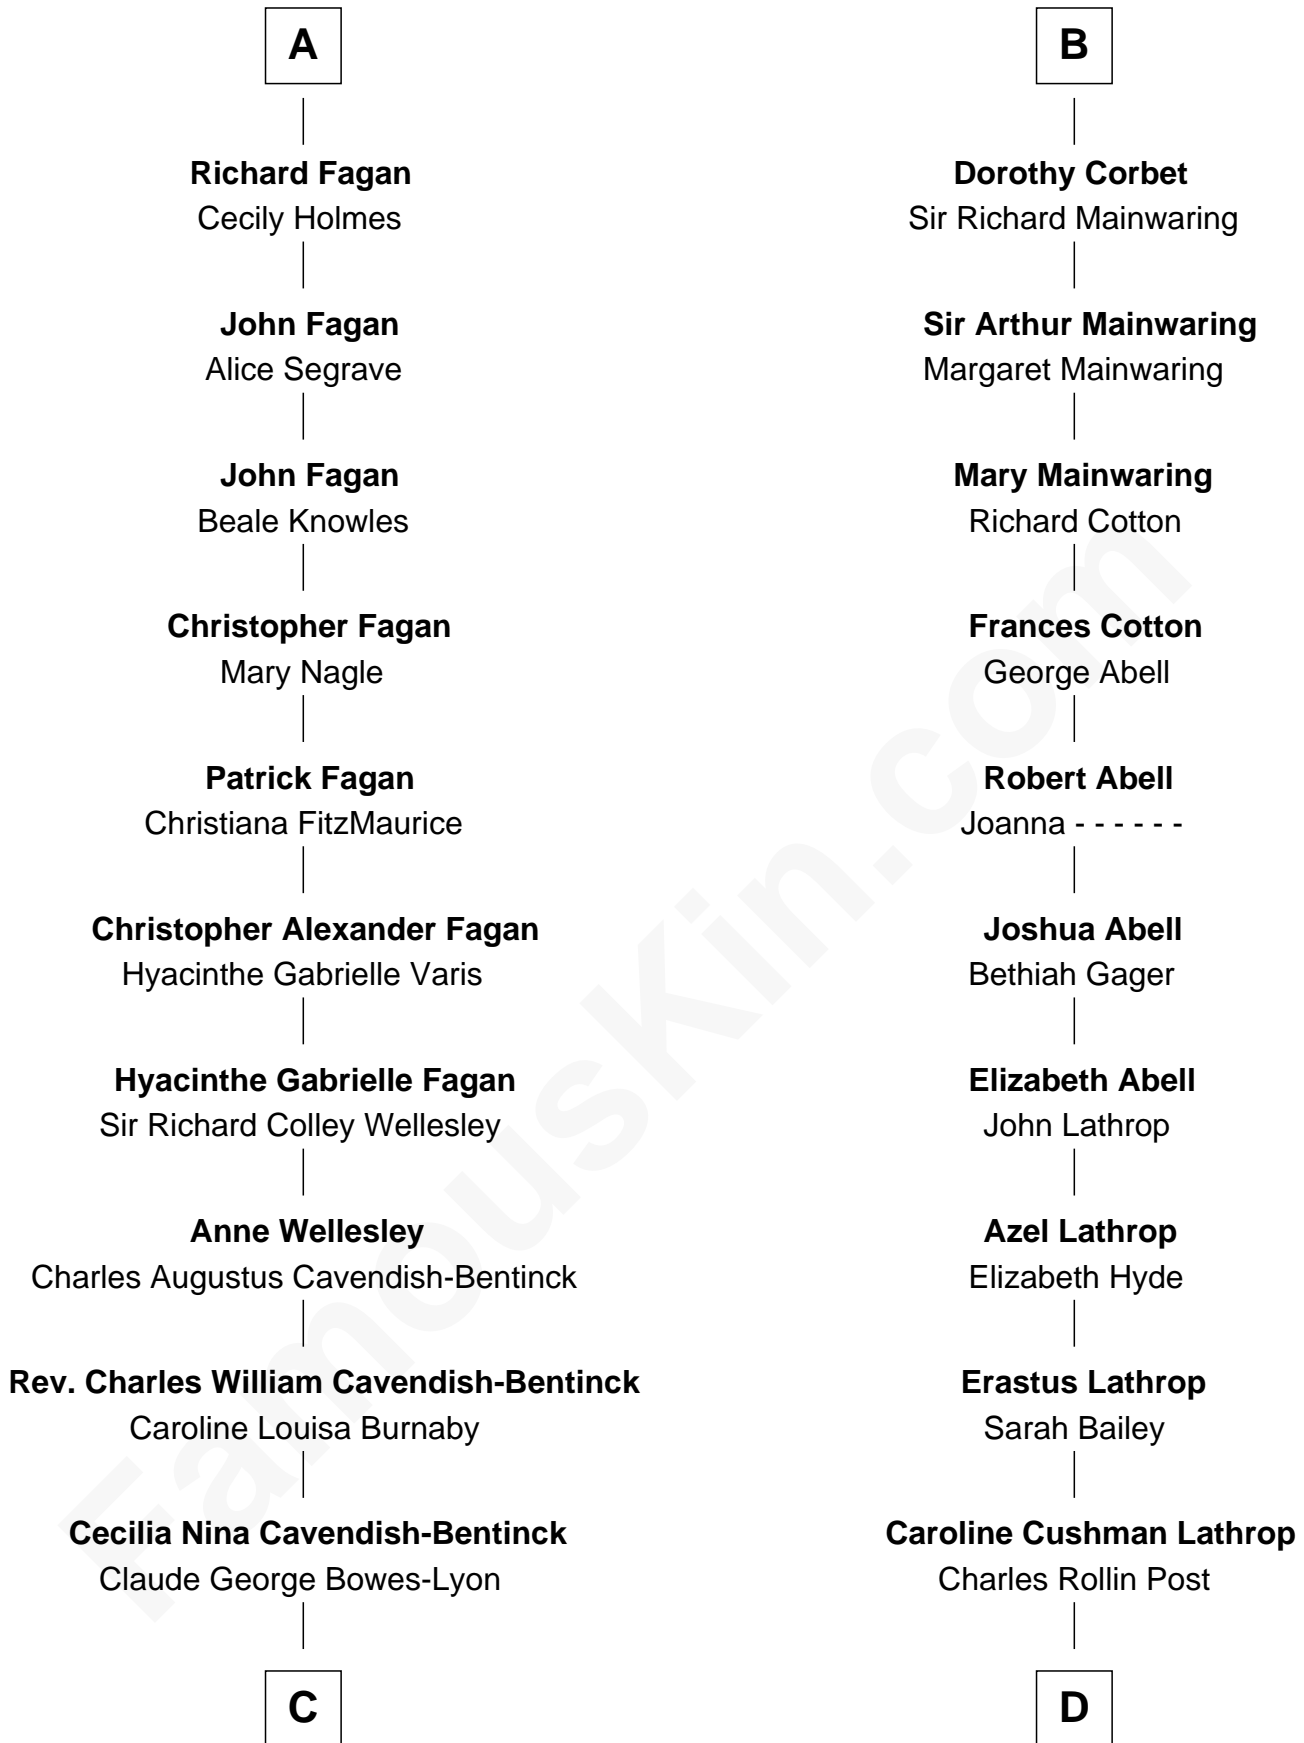

FamousKin.com Relationship Chart of

Prince William

Prince of Wales

18th cousin 2 times removed of

Marjorie Post

Founder of General Foods

John de Mowbray

Joan of Lancaster

John de Mowbray
Elizabeth de Segrave

Eleanor de Mowbray
John de Welles

Eudo de Welles
Maud de Greystoke

Sir William de Welles
Anne Barnewall

Ismay de Welles
Thomas Nangle

John Nangle
Eleanor Dowdall

Amy Nangle
Thomas Fagan

A

John de Mowbray
Elizabeth de Segrave

Margaret Mowbray
Sir Reginald Lucy

Sir Walter Lucy
Eleanor L'Arcedeckne

Eleanor Lucy
Sir Thomas Hopton

Elizabeth Hopton
Sir Roger Corbet

Sir Richard Corbet
Elizabeth Devereux

Sir Robert Corbet
Elizabeth Vernon

B

C

Elizabeth Bowes-Lyon

George VI, King of the United Kingdom

Elizabeth II, Queen of the United Kingdom

Prince Philip of Edinburgh

Charles III, King of the United Kingdom