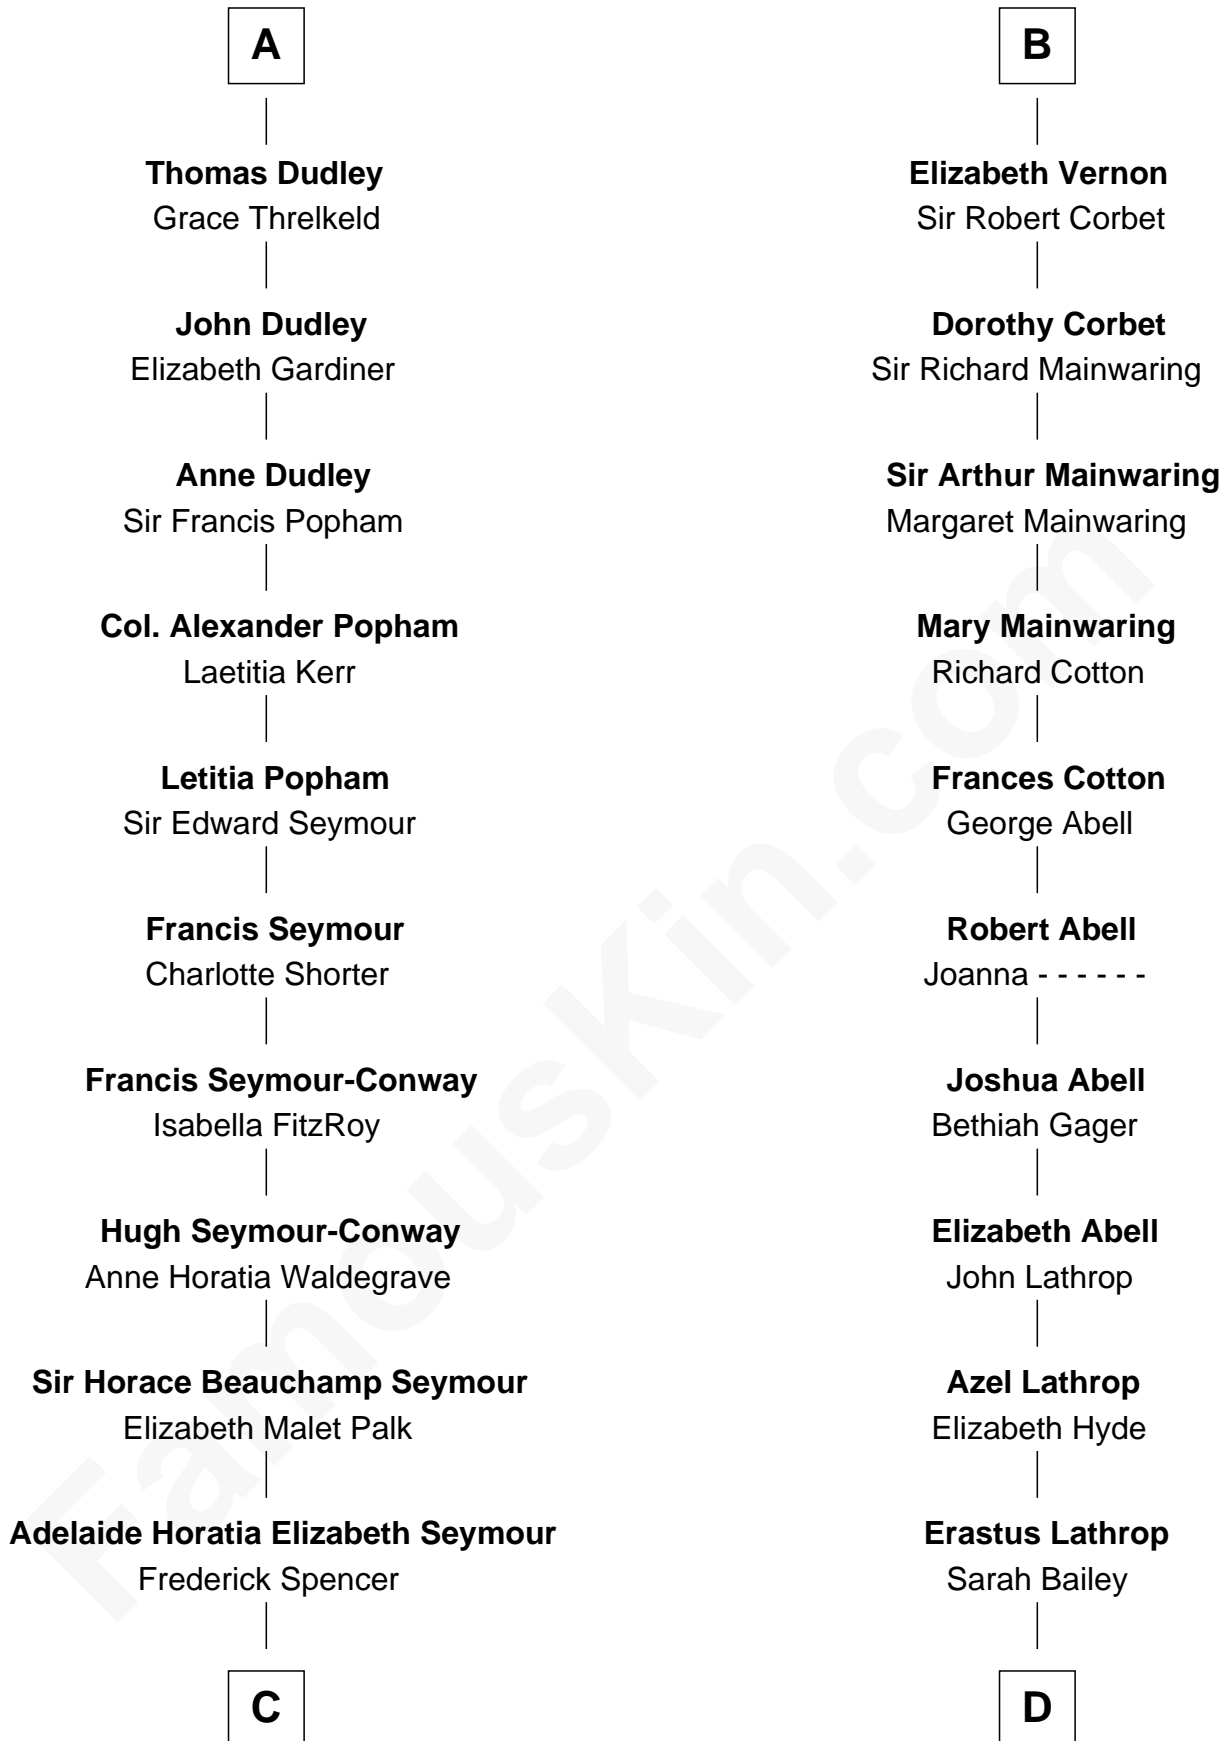

# FamousKin.com Relationship Chart of

**Prince William**

*Prince of Wales*

19th cousin 2 times removed of

**Marjorie Post**

*Founder of General Foods*

**Edmund Plantagenet**

Blanche of Artois

**C**

**Charles Robert Spencer**

Margaret Baring

**Albert Edward John Spencer**

Cynthia Elinor Beatrix Hamilton

**Edward John Spencer**

Frances Ruth Burke Roche

**Princess Diana Frances Spencer**

Charles III, King of the United Kingdom

**Prince William**

*Prince of Wales*

**D**

**Caroline Cushman Lathrop**

Charles Rollin Post

**Charles William Post**

Elle Letitia Merriweather