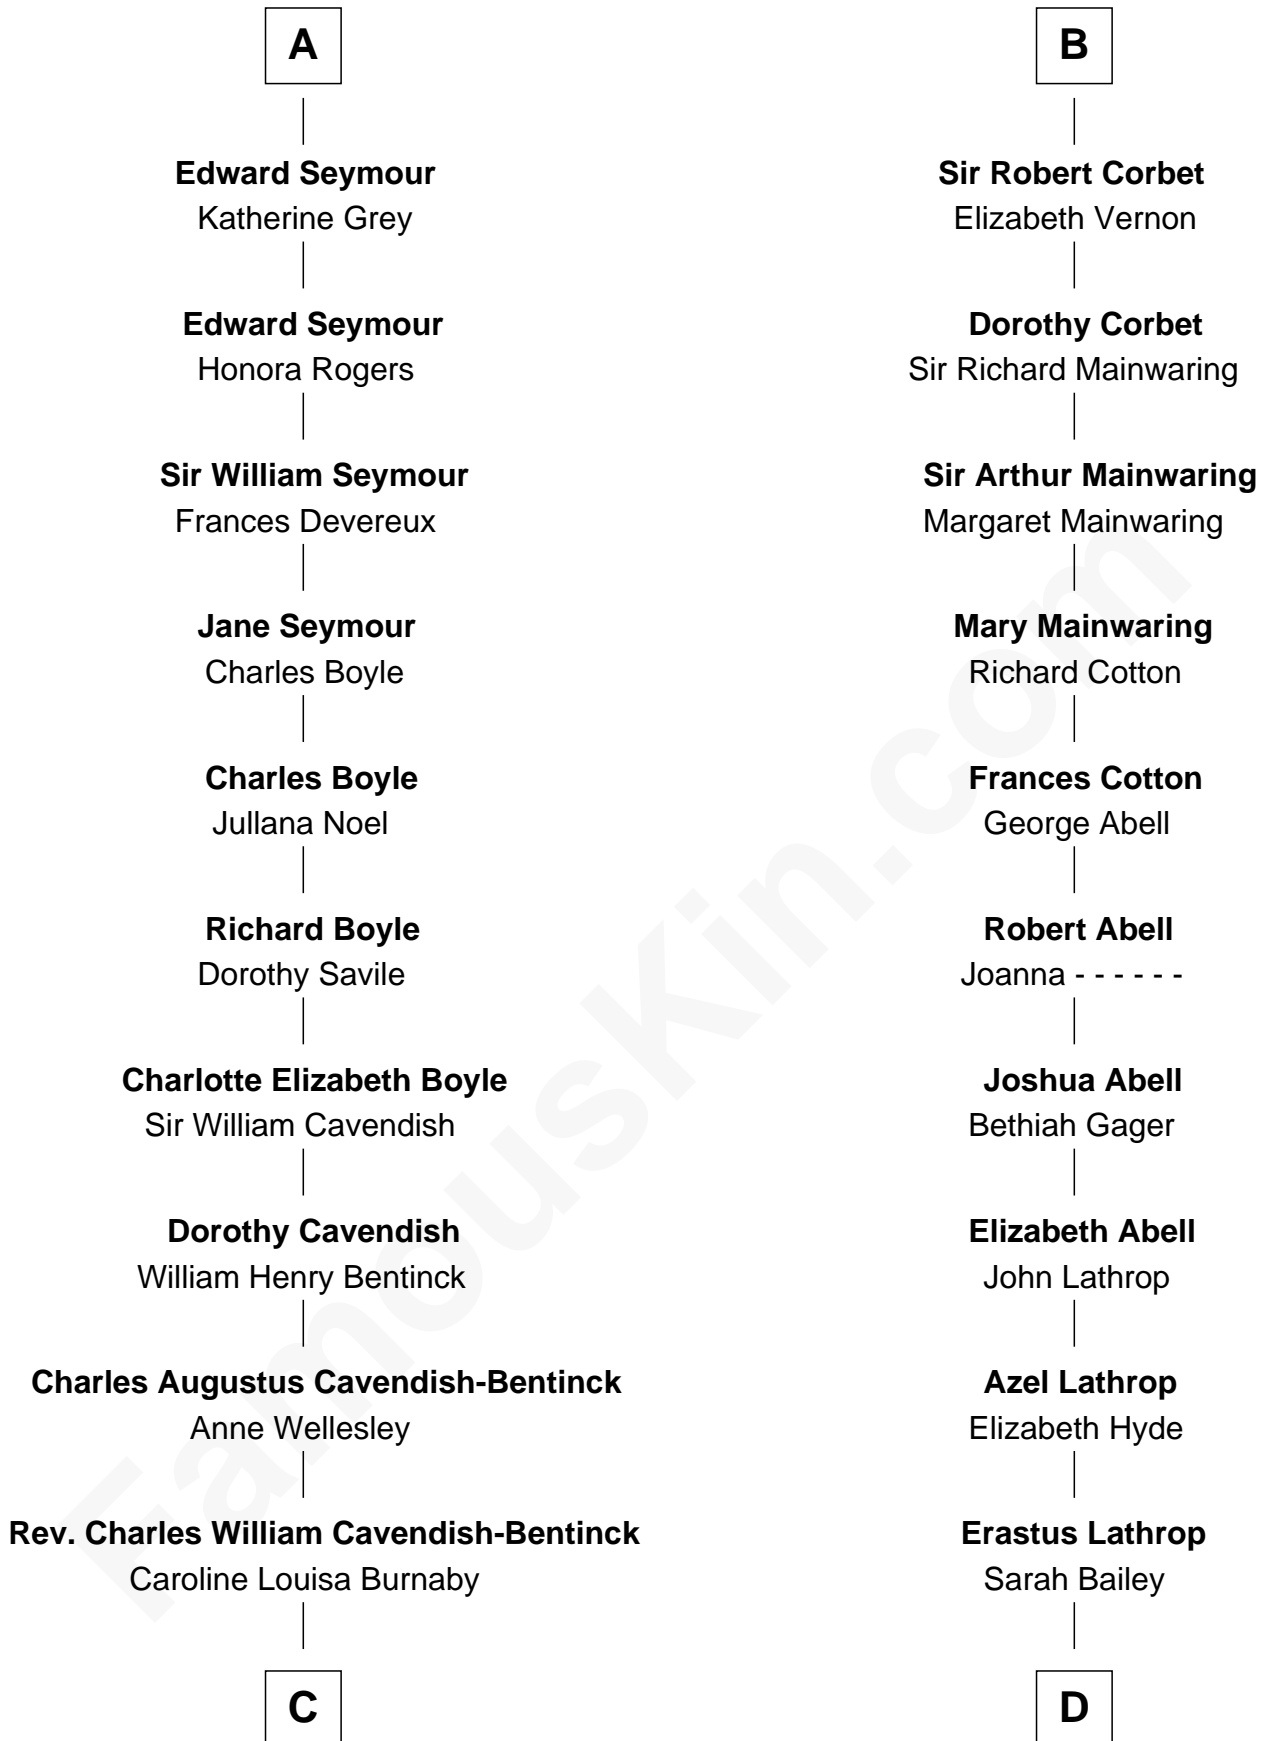

FamousKin.com
Relationship Chart of
Prince William
Prince of Wales

19th cousin 2 times removed of
Marjorie Post
Founder of General Foods

C

Cecilia Nina Cavendish-Bentinck

Claude George Bowes-Lyon

Elizabeth Bowes-Lyon

George VI, King of the United Kingdom

Elizabeth II, Queen of the United Kingdom

Prince Philip of Edinburgh

Charles III, King of the United Kingdom

Princess Diana Frances Spencer

Prince William

Prince of Wales