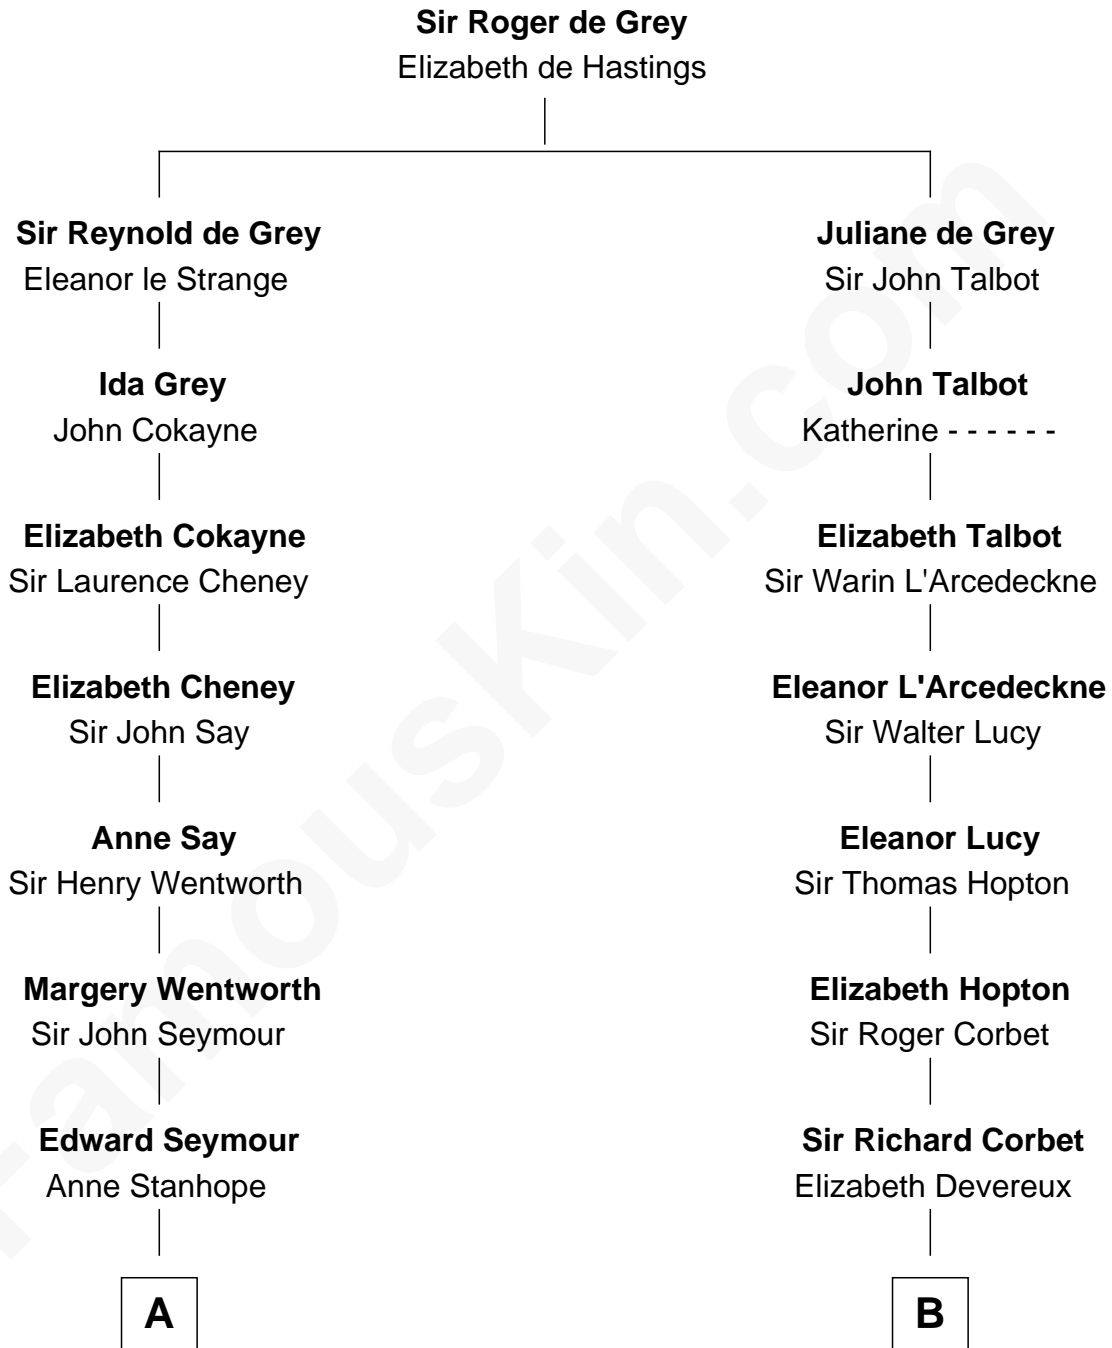

FamousKin.com
Relationship Chart of
Prince William
Prince of Wales

19th cousin 2 times removed of
Marjorie Post
Founder of General Foods

C

Cecilia Nina Cavendish-Bentinck

Claude George Bowes-Lyon

Elizabeth Bowes-Lyon

George VI, King of the United Kingdom

Elizabeth II, Queen of the United Kingdom

Prince Philip of Edinburgh

Charles III, King of the United Kingdom

Princess Diana Frances Spencer

Prince William

Prince of Wales