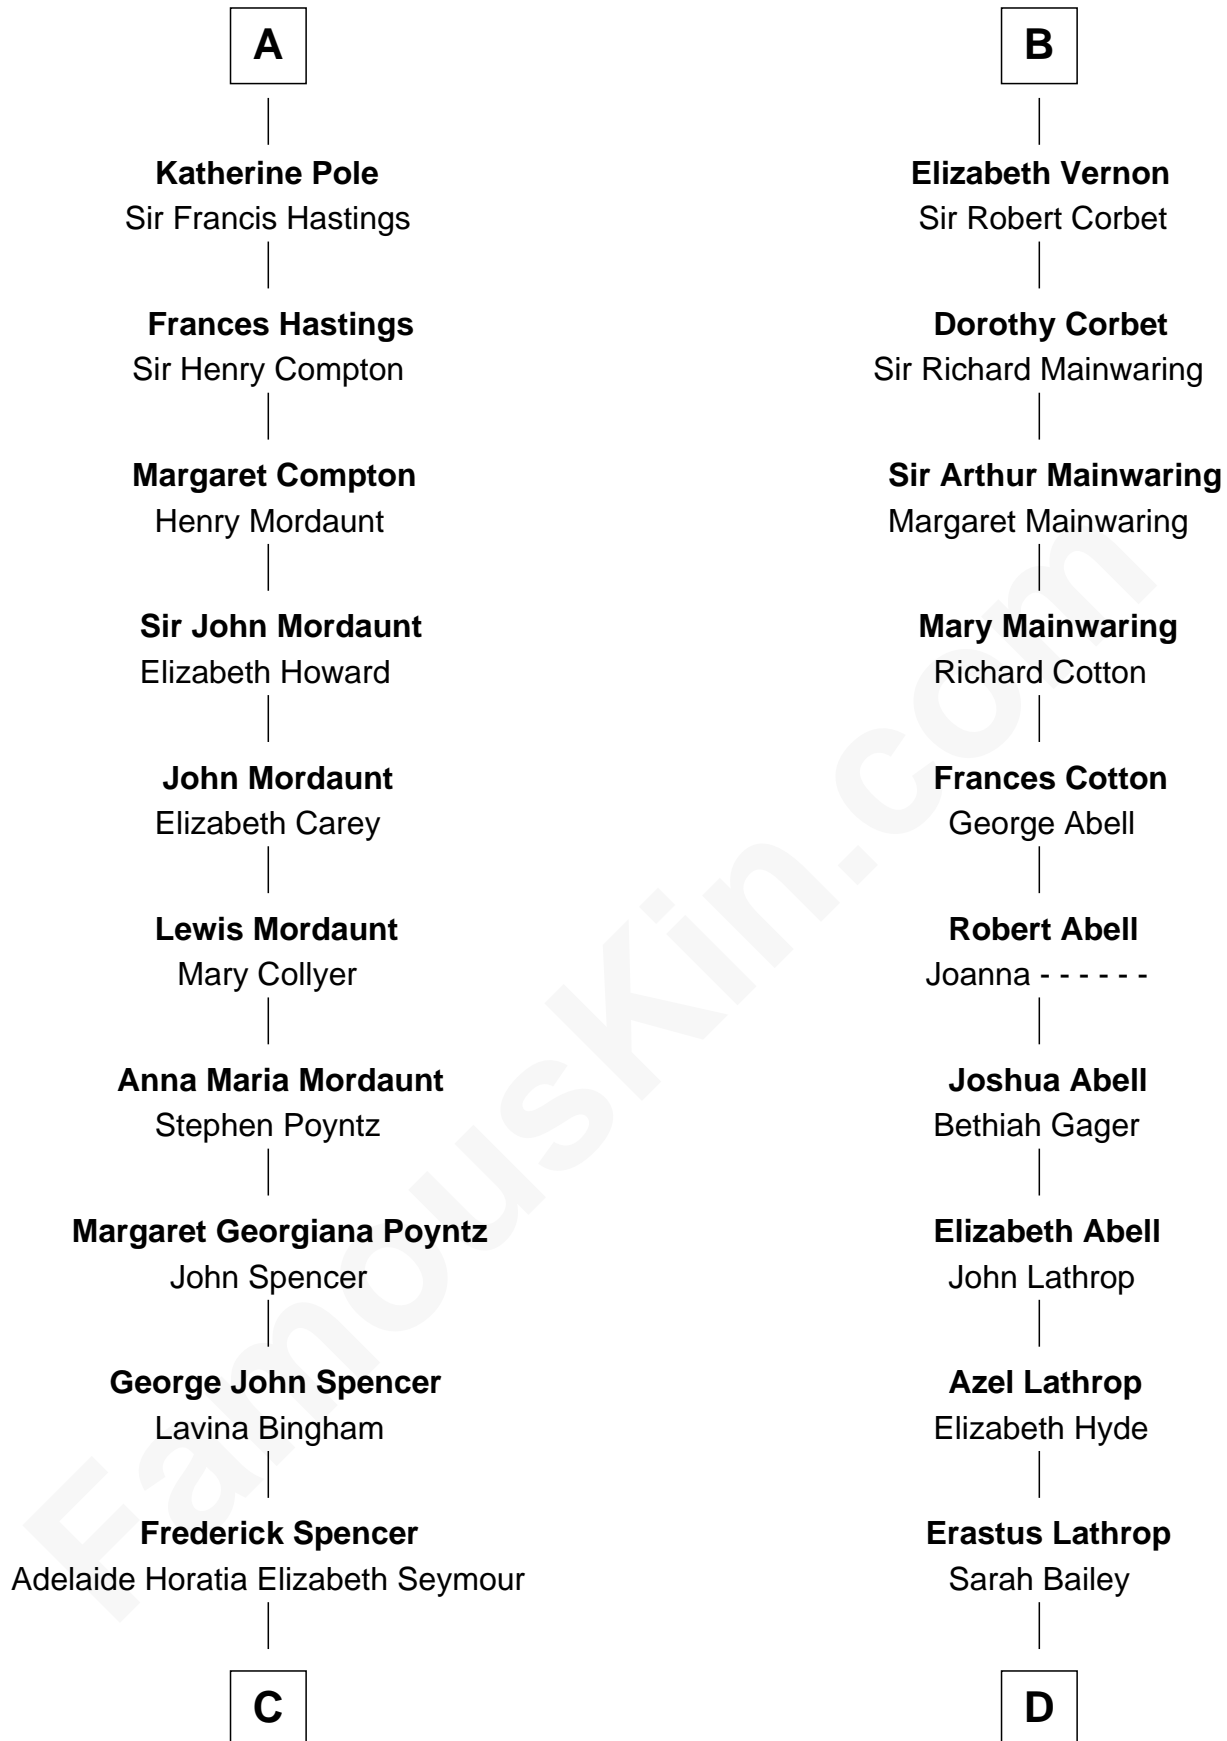

FamousKin.com Relationship Chart of

Prince William

Prince of Wales

19th cousin 2 times removed of

Marjorie Post

Founder of General Foods

C

Charles Robert Spencer

Margaret Baring

Albert Edward John Spencer

Cynthia Elinor Beatrix Hamilton

Edward John Spencer

Frances Ruth Burke Roche

Princess Diana Frances Spencer

Charles III, King of the United Kingdom

Prince William