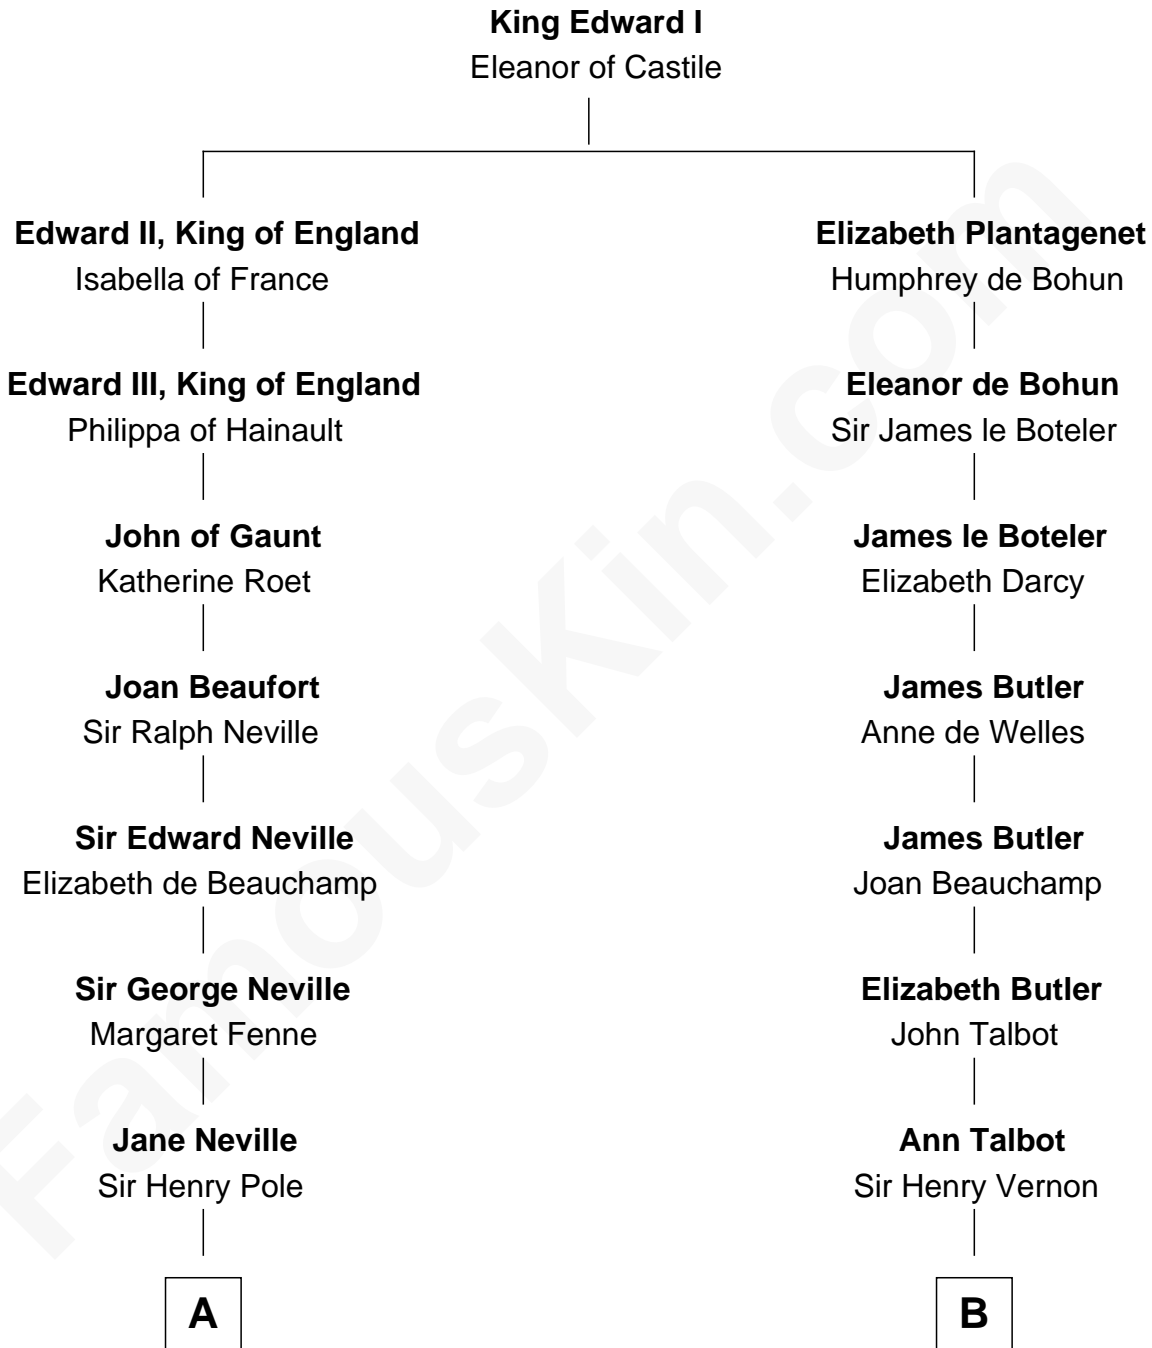

FamousKin.com Relationship Chart of

Prince William

Prince of Wales

19th cousin 2 times removed of

Marjorie Post

Founder of General Foods

C

Charles Robert Spencer

Margaret Baring

Albert Edward John Spencer

Cynthia Elinor Beatrix Hamilton

Edward John Spencer

Frances Ruth Burke Roche

Princess Diana Frances Spencer

Charles III, King of the United Kingdom

Prince William