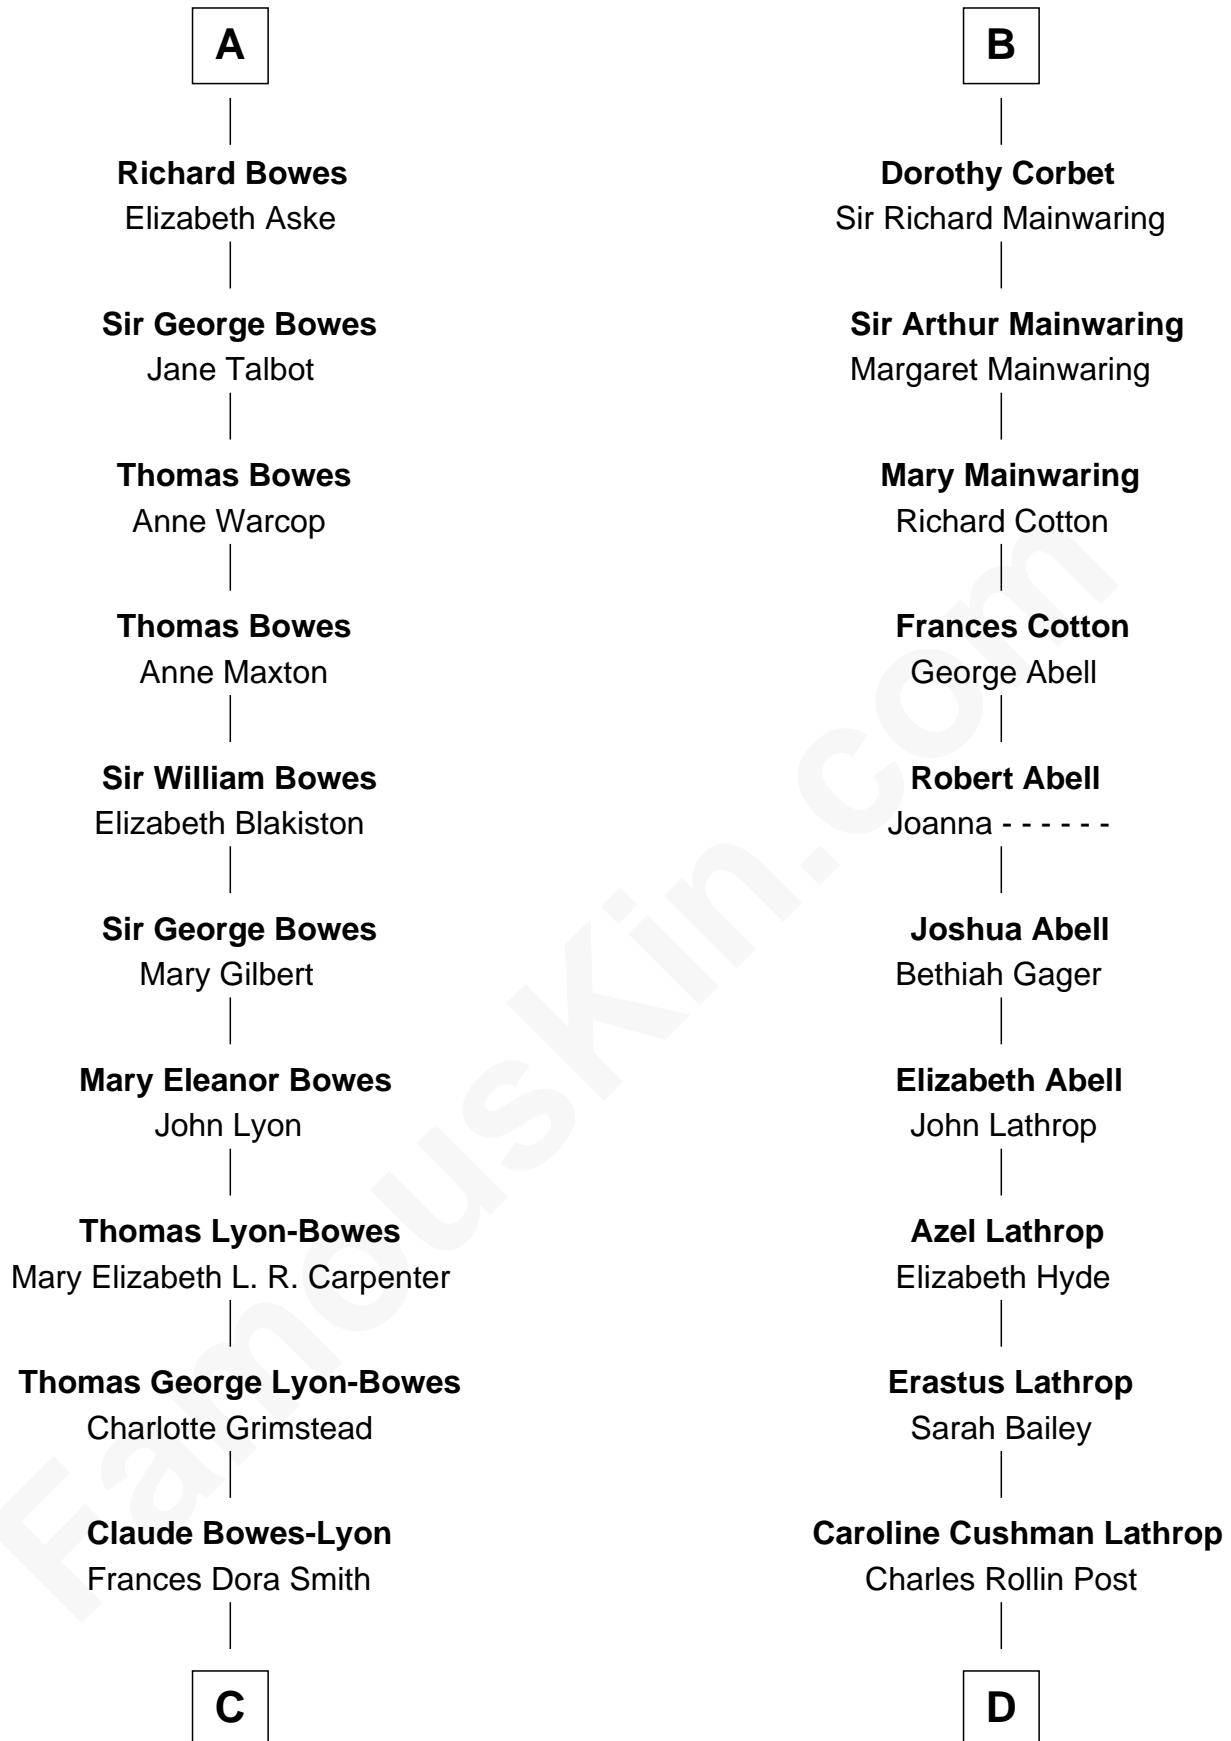

FamousKin.com Relationship Chart of

Prince William

Prince of Wales

18th cousin 3 times removed of

Marjorie Post

Founder of General Foods

C

Claude George Bowes-Lyon
Cecilia Nina Cavendish-Bentinck

Elizabeth Bowes-Lyon
George VI, King of the United Kingdom

Elizabeth II, Queen of the United Kingdom
Prince Philip of Edinburgh

Charles III, King of the United Kingdom
Princess Diana Frances Spencer

Prince William
Prince of Wales