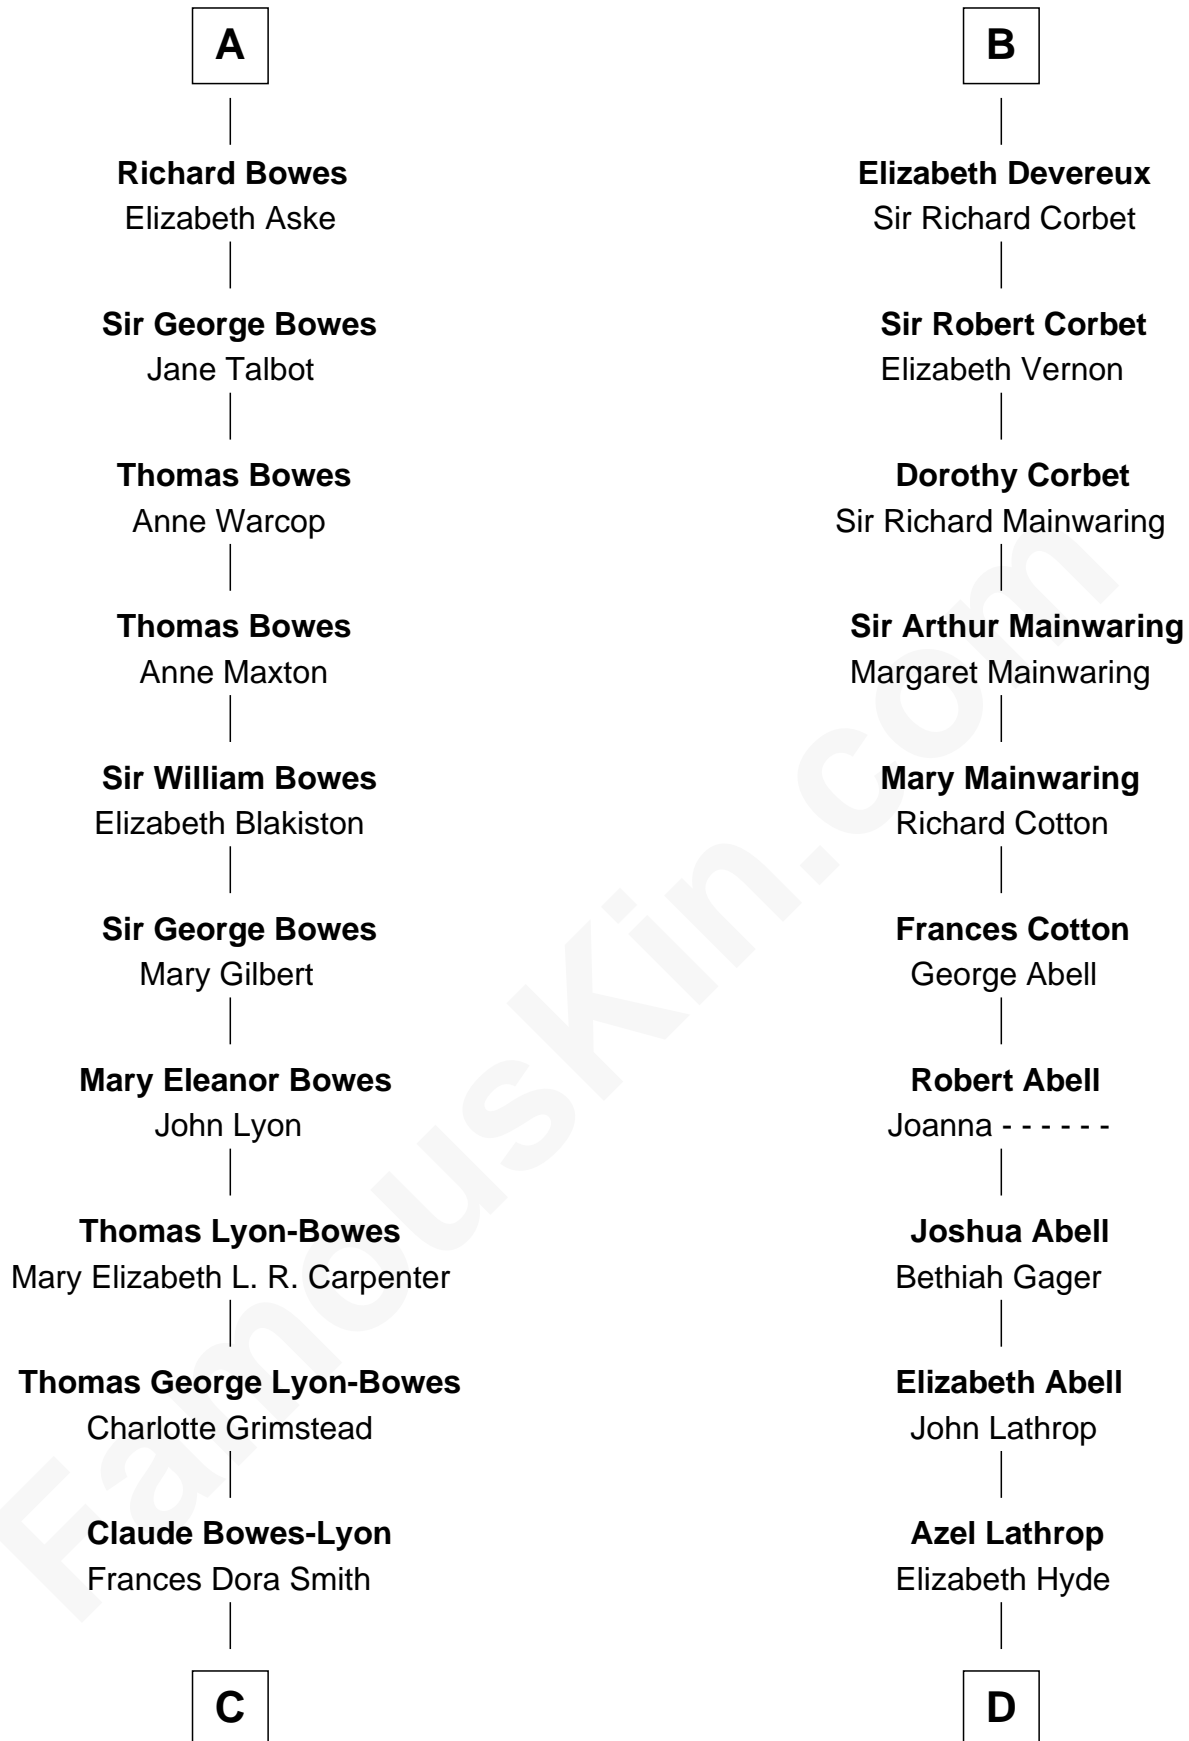

FamousKin.com Relationship Chart of

Prince William

Prince of Wales

20th cousin 1 time removed of

Marjorie Post

Founder of General Foods

Sir Edmund Mortimer

Margaret de Fiennes

C

Claude George Bowes-Lyon
Cecilia Nina Cavendish-Bentinck

Elizabeth Bowes-Lyon
George VI, King of the United Kingdom

Elizabeth II, Queen of the United Kingdom
Prince Philip of Edinburgh

Charles III, King of the United Kingdom
Princess Diana Frances Spencer

Prince William
Prince of Wales

D

Erastus Lathrop
Sarah Bailey

Caroline Cushman Lathrop
Charles Rollin Post

Charles William Post
Elle Letitia Merriweather

Marjorie Post
Founder of General Foods