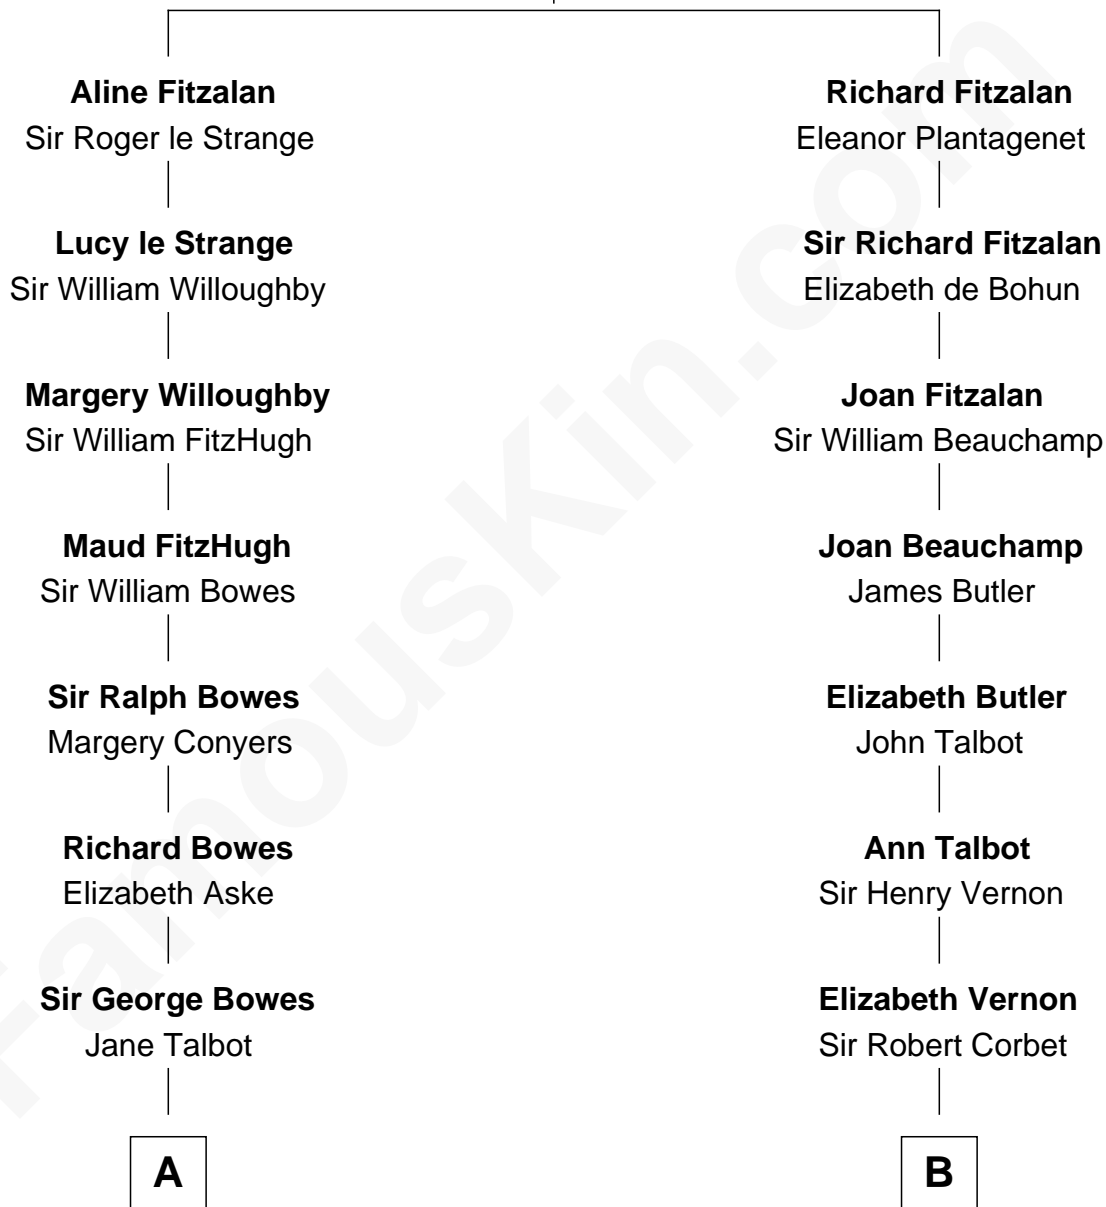

# FamousKin.com Relationship Chart of

**Prince William**

*Prince of Wales*

18th cousin 1 time removed of

**Marjorie Post**

*Founder of General Foods*

**Edmund Fitzalan**

Alice de Warenne

**C**

**Elizabeth II, Queen of the United Kingdom**

Prince Philip of Edinburgh

**Charles III, King of the United Kingdom**

Princess Diana Frances Spencer

**Prince William**

*Prince of Wales*

**D**