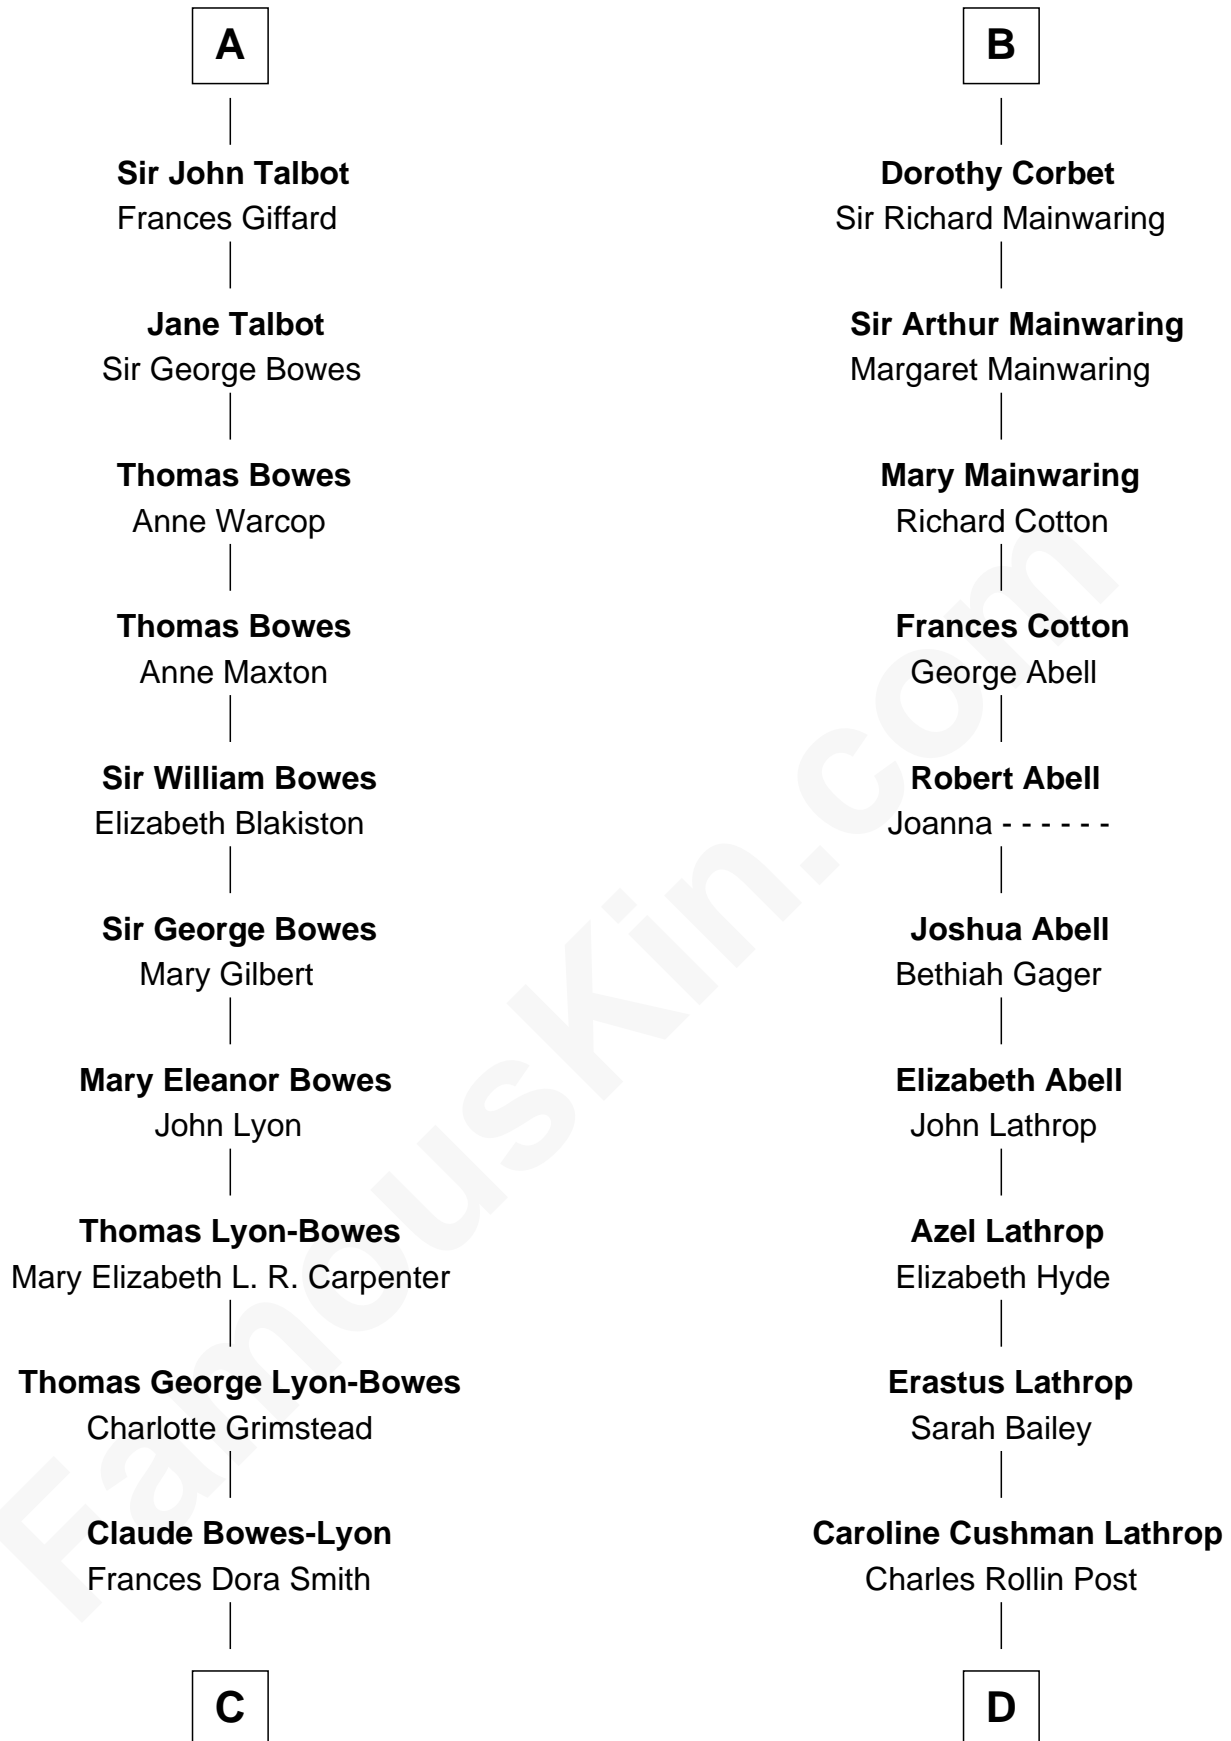

FamousKin.com
Relationship Chart of
Prince William
Prince of Wales

18th cousin 3 times removed of
Marjorie Post
Founder of General Foods

Sir Richard de Burgh
 Margaret - - - - -

C

Claude George Bowes-Lyon
Cecilia Nina Cavendish-Bentinck

Elizabeth Bowes-Lyon
George VI, King of the United Kingdom

Elizabeth II, Queen of the United Kingdom
Prince Philip of Edinburgh

Charles III, King of the United Kingdom
Princess Diana Frances Spencer

Prince William
Prince of Wales