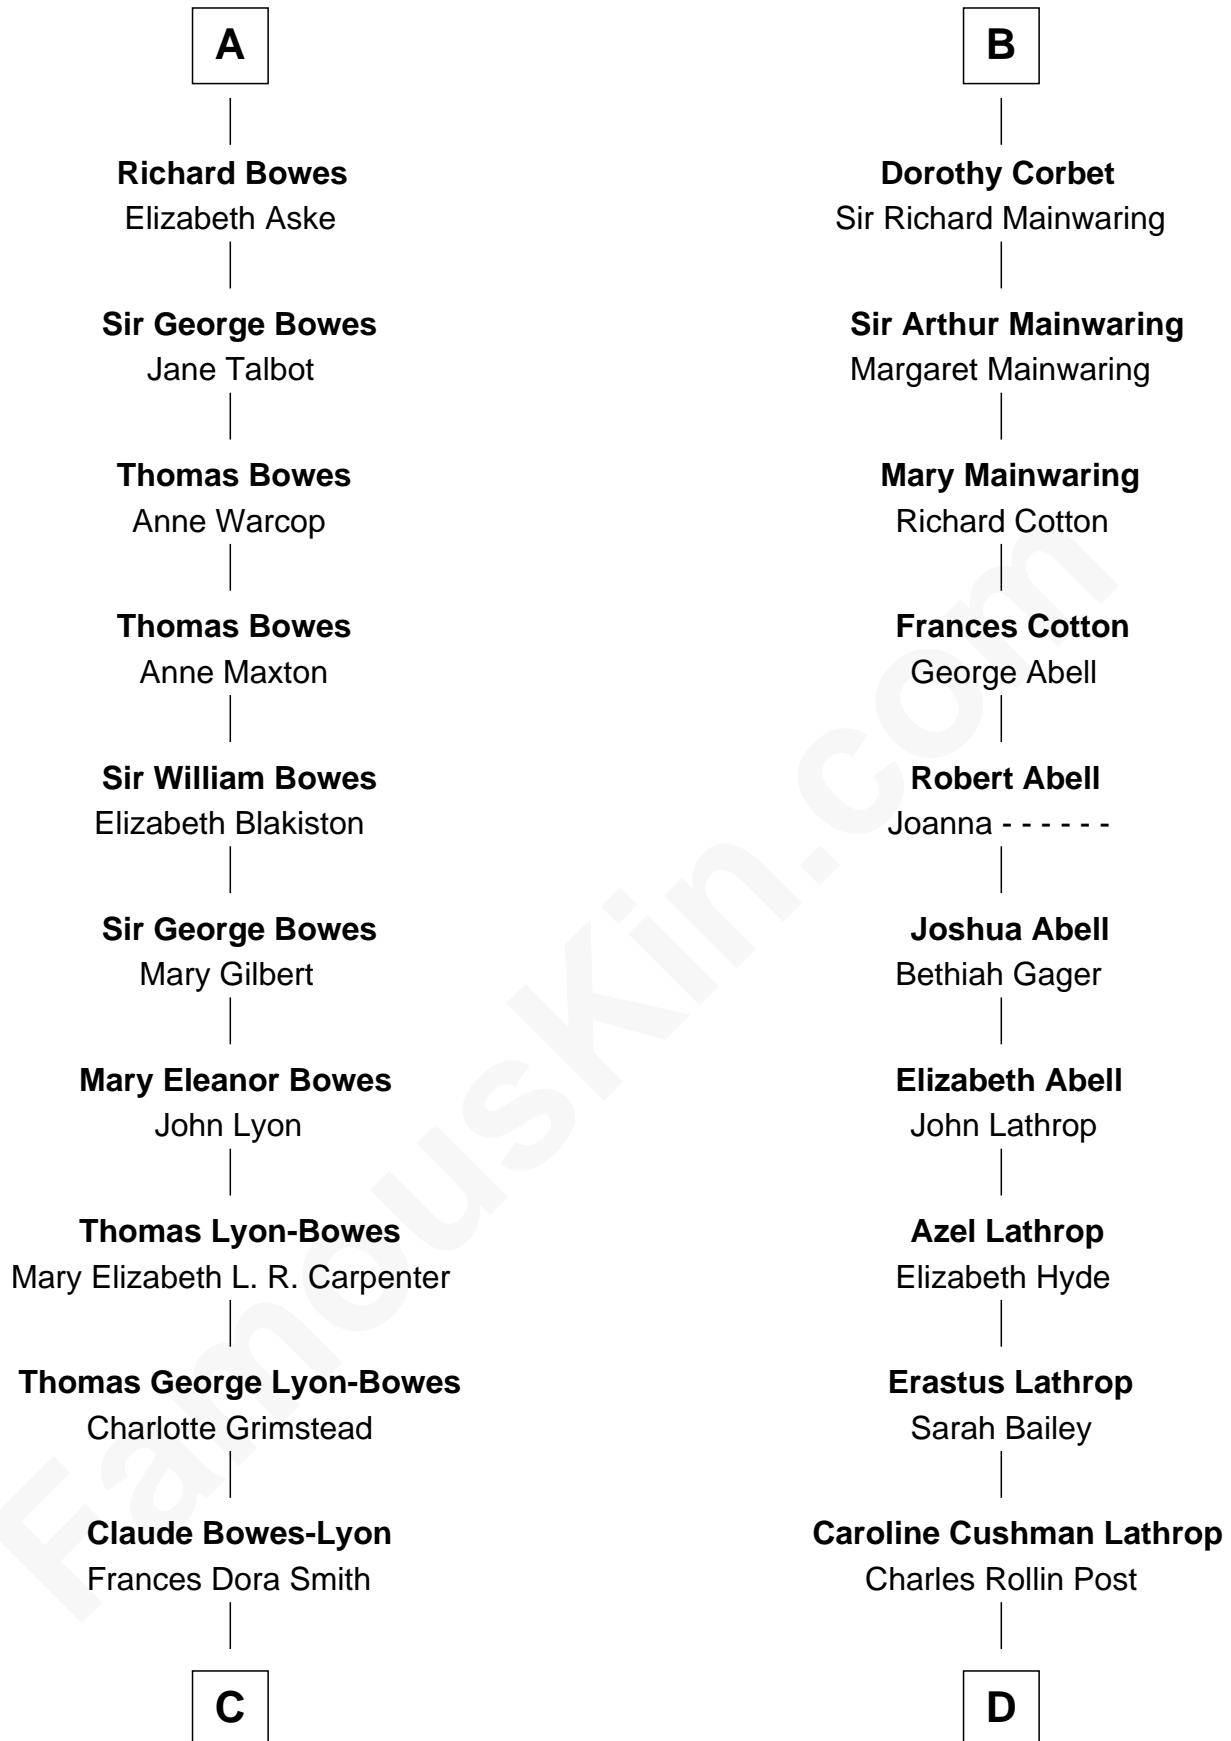

FamousKin.com Relationship Chart of

Prince William

Prince of Wales

18th cousin 3 times removed of

Marjorie Post

Founder of General Foods

Ralph VII de Toeni

Mary - - - - -

C

Claude George Bowes-Lyon
Cecilia Nina Cavendish-Bentinck

Elizabeth Bowes-Lyon
George VI, King of the United Kingdom

Elizabeth II, Queen of the United Kingdom
Prince Philip of Edinburgh

Charles III, King of the United Kingdom
Princess Diana Frances Spencer

Prince William
Prince of Wales

D

Charles William Post
Elle Letitia Merriweather

Marjorie Post
Founder of General Foods

FamousKin.com