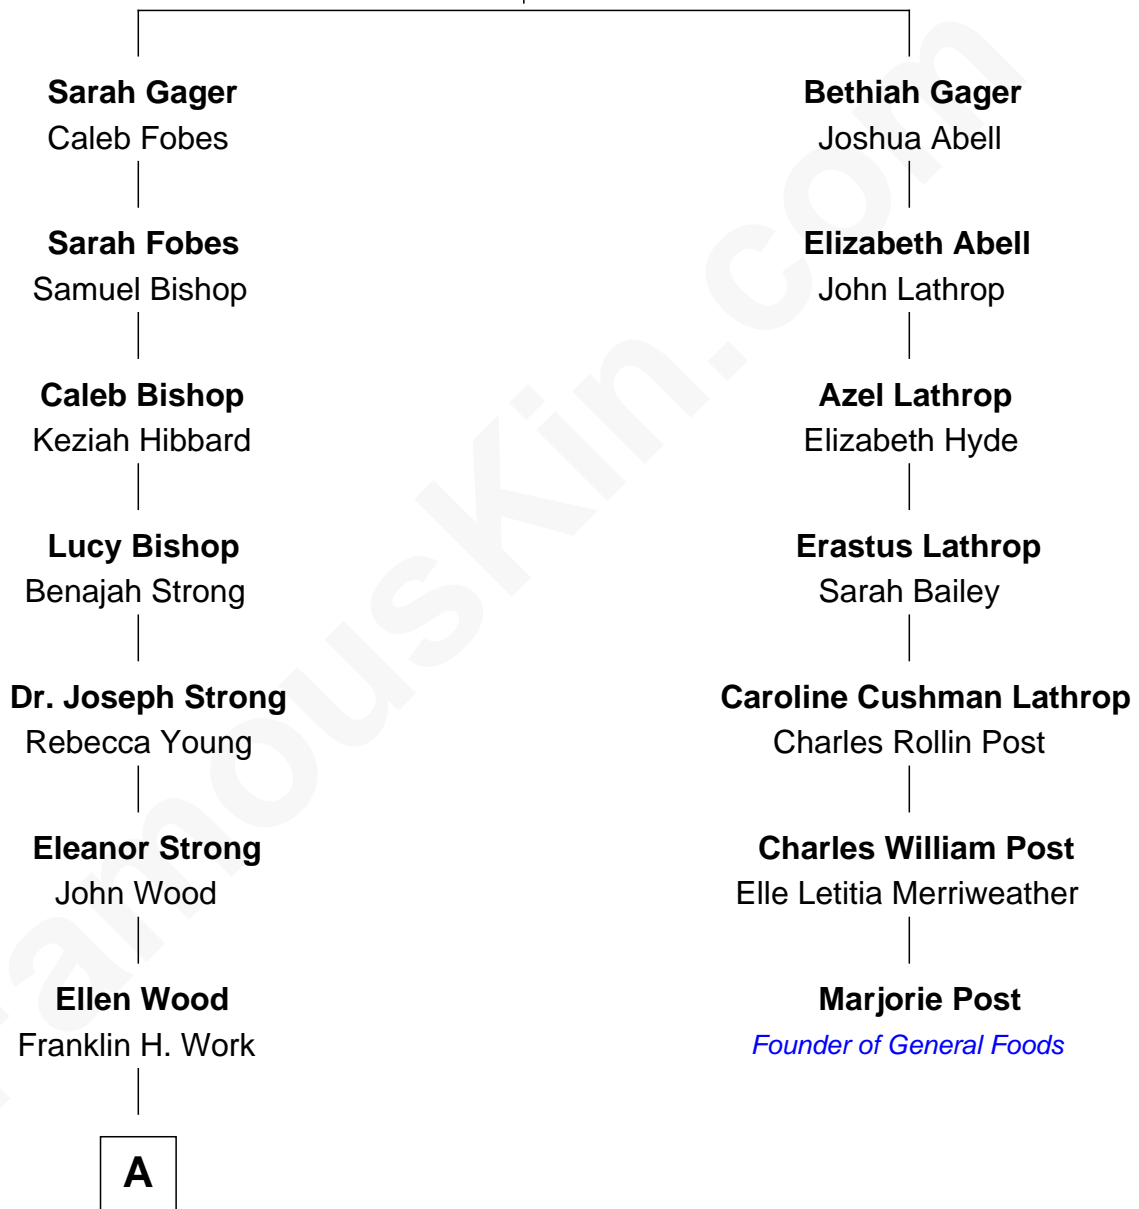

FamousKin.com Relationship Chart of

Prince William

Prince of Wales

6th cousin 5 times removed of

Marjorie Post

Founder of General Foods

John Gager
Elizabeth Gore

A

—
Frances Eleanor Work

James Boothby Burke Roche

—
Edmund Maurice Burke Roche

Ruth Sylvia Gill

—
Frances Ruth Burke Roche

Edward John Spencer

—
Princess Diana Frances Spencer

Charles III, King of the United Kingdom