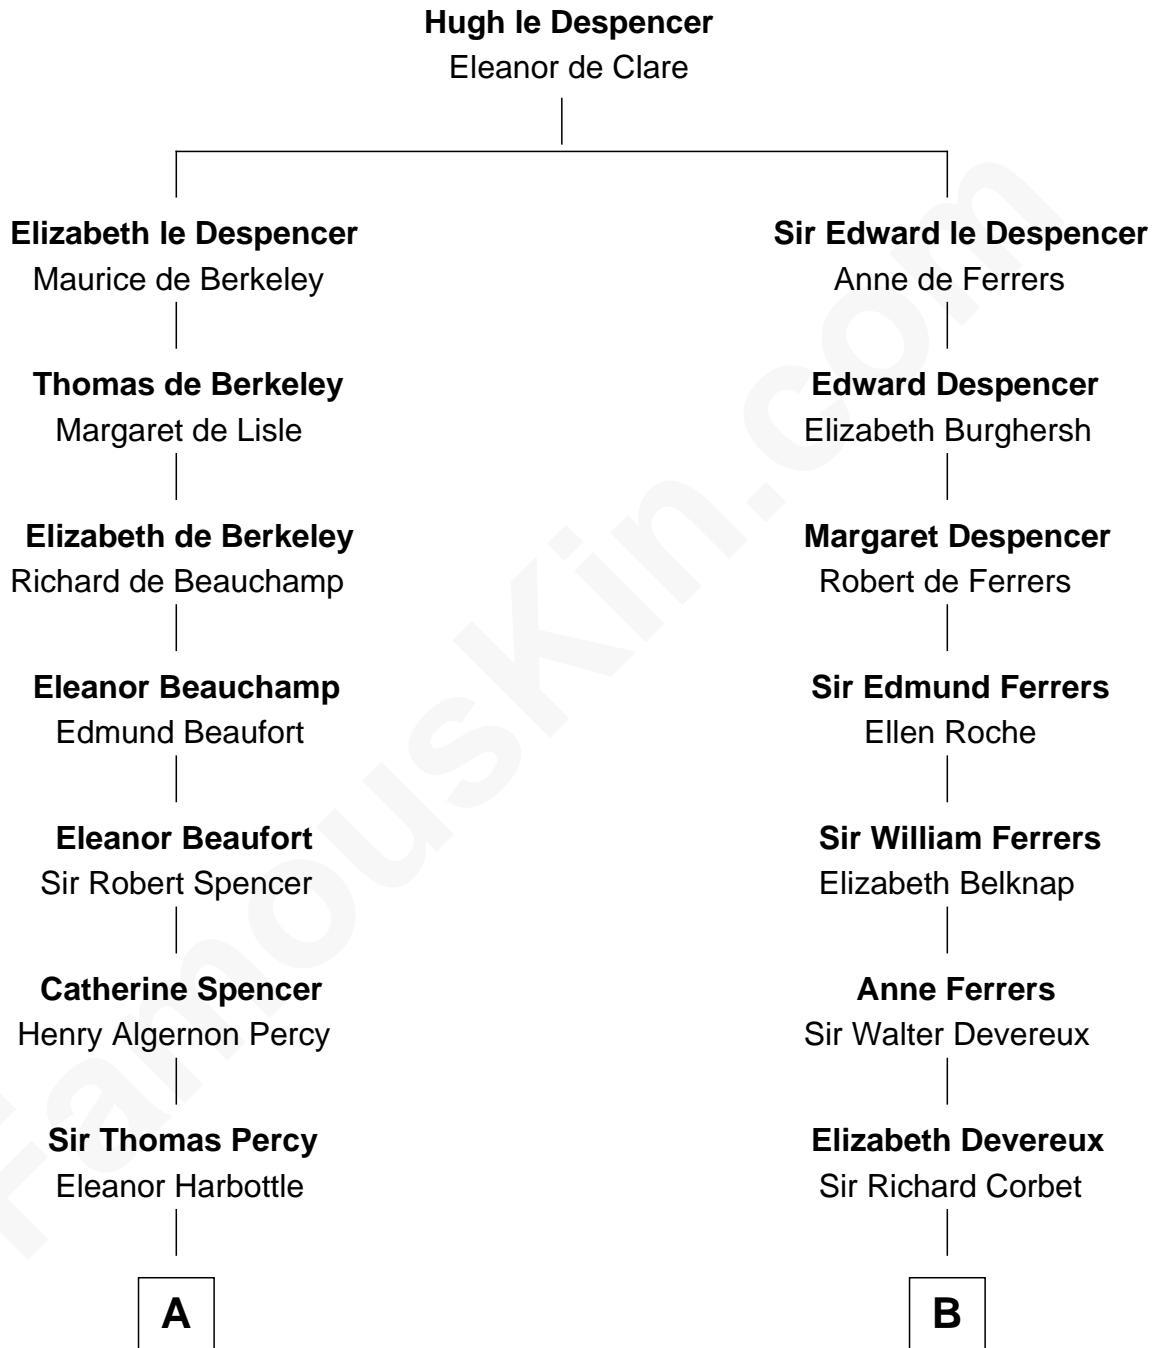

FamousKin.com
Relationship Chart of
Prince William
Prince of Wales

19th cousin 2 times removed of
Marjorie Post
Founder of General Foods

A

Henry Percy
Katherine Neville

Henry Percy
Dorothy Devereux

Dorothy Percy
Robert Sydney

Dorothy Sydney
Henry Spencer

Sir Robert Spencer
Ann Digby

Sir Charles Spencer
Anne Churchill

John Spencer
Georgiana Carolina Carteret

John Spencer
Margaret Georgiana Poyntz

George John Spencer
Lavina Bingham

Frederick Spencer
Adelaide Horatia Elizabeth Seymour

C

B

Sir Robert Corbet
Elizabeth Vernon

Dorothy Corbet
Sir Richard Mainwaring

Sir Arthur Mainwaring
Margaret Mainwaring

Mary Mainwaring
Richard Cotton

Frances Cotton
George Abell